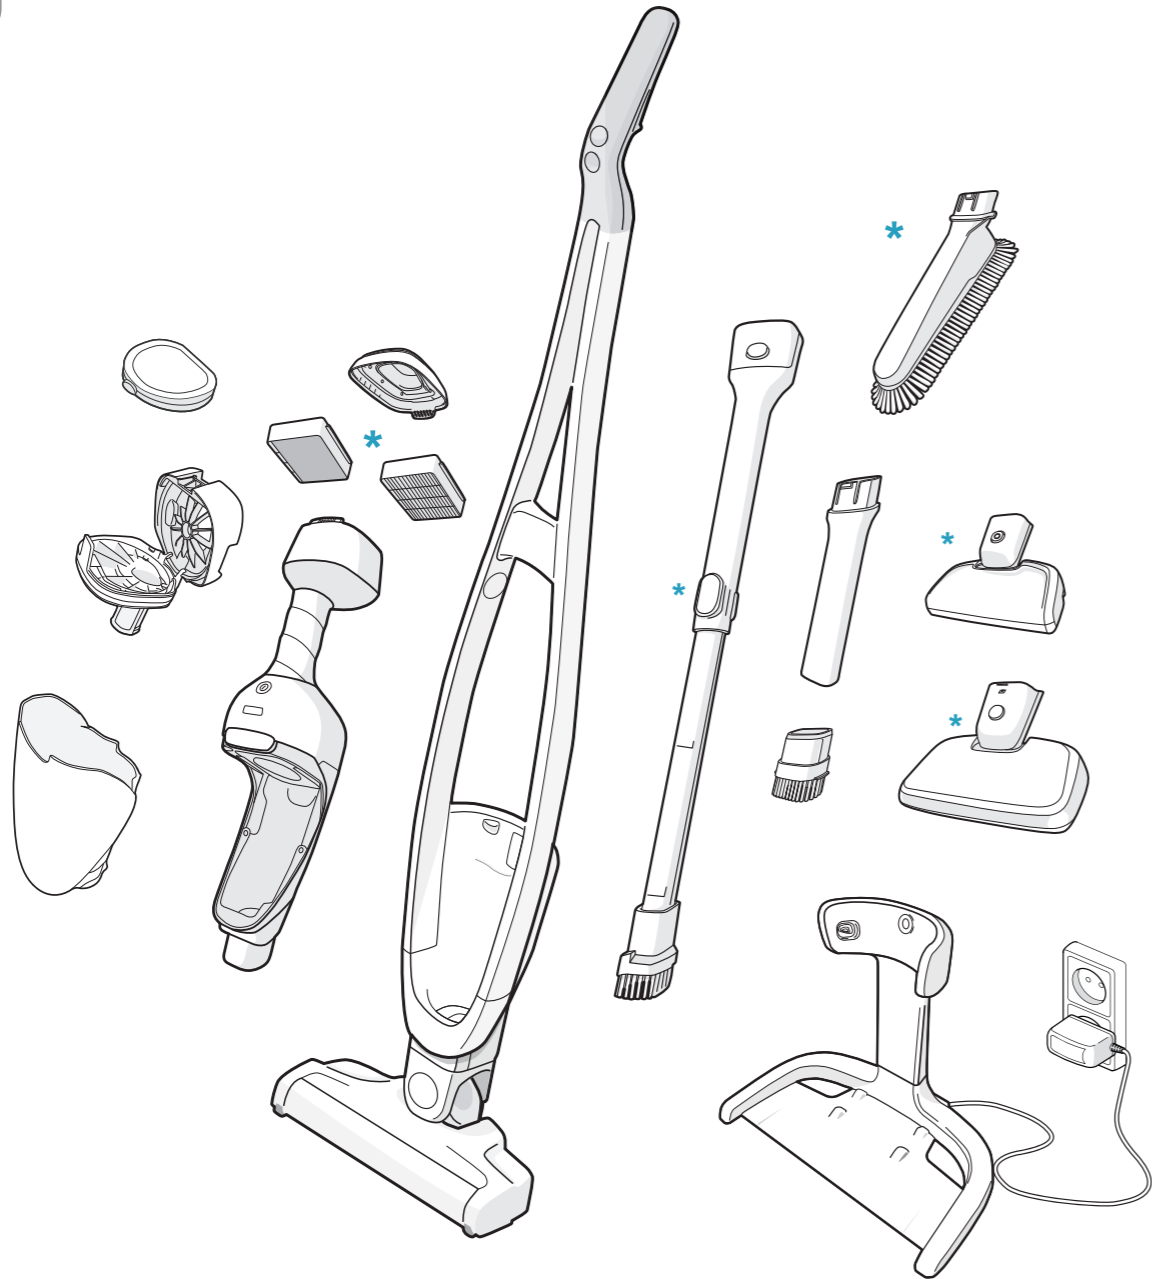

www.aeg.com
support.emea.aeg.com