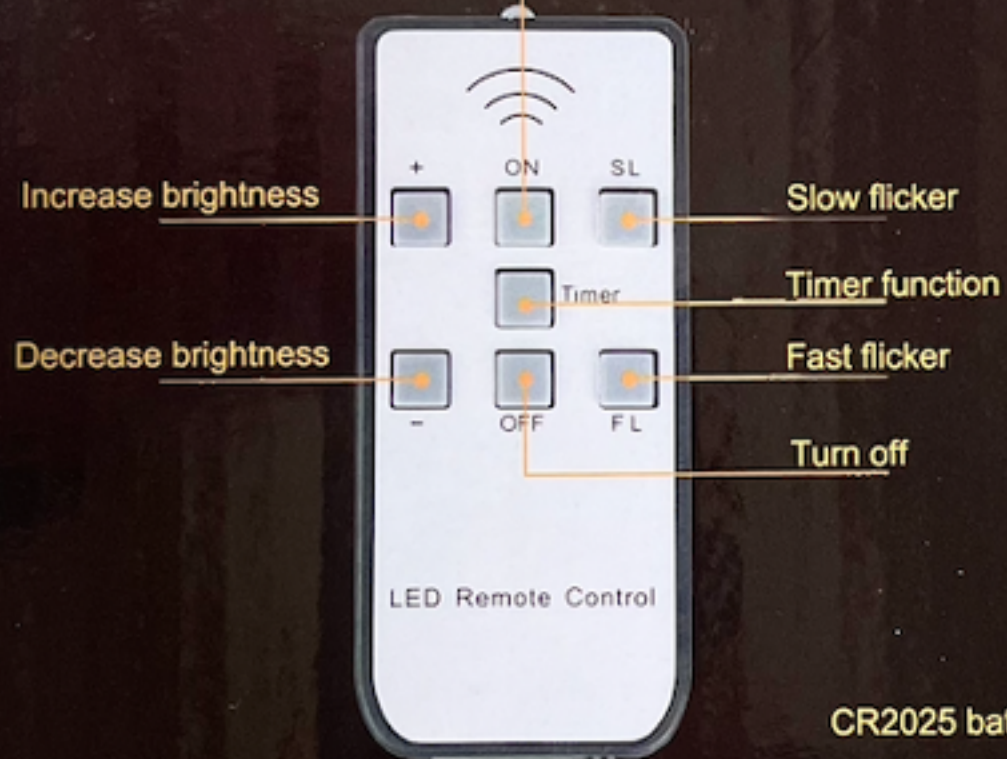

## Remote Control

Switch on (static brightness)

CR2025 battery (included)

   RoHS  
MADE IN CHINA