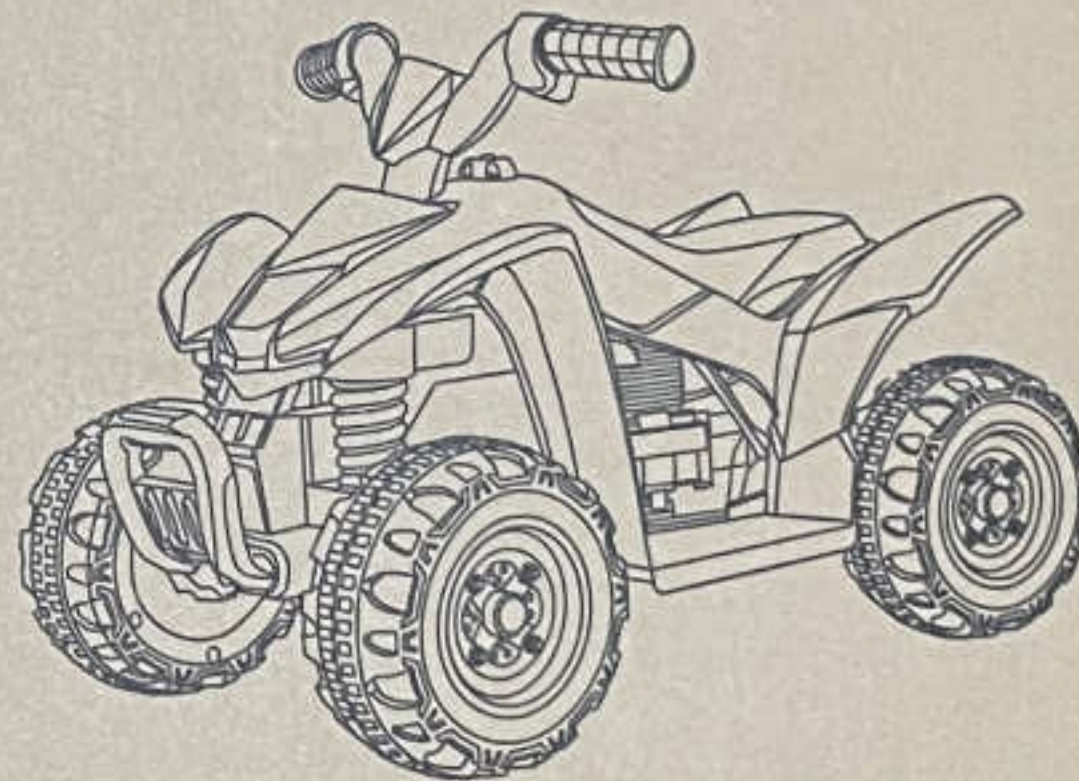

HONDA
Official Licensed Product

Honda ATV Electric Ride-on

ITEM NO.:	H3	MEAS.:	63X35X28.5CM
QTY.:	1PC	COLOR:	pink
G.W.:	5.65KGS	SPEC:	6V4AH
N.W.:	4.6KGS	MADE IN CHINA	

Licensee: Ningbo Prince Toys Co., Ltd.

Eco Toys

Warning: Battery and charger inside
Must be assembled by an adult.

⚠ Safety Information
⚠ WARNING: Prevent injuries and deaths.
 Direct adult supervision required. Keep children within safe riding areas. These areas must be...
 away from swimming pools and other bodies of water to prevent drownings.
 generally level to prevent tipovers.
 away from steep and steep inclines, cars, roads and alleys.
Riding Rules: Make sure your children know and follow these rules for safe driving and riding:
 Always sit on the seat.
 Always wear straps.
 Only 1 rider at a time.
⚠ CAUTION: this package contains small parts.
 For adult assembly only.