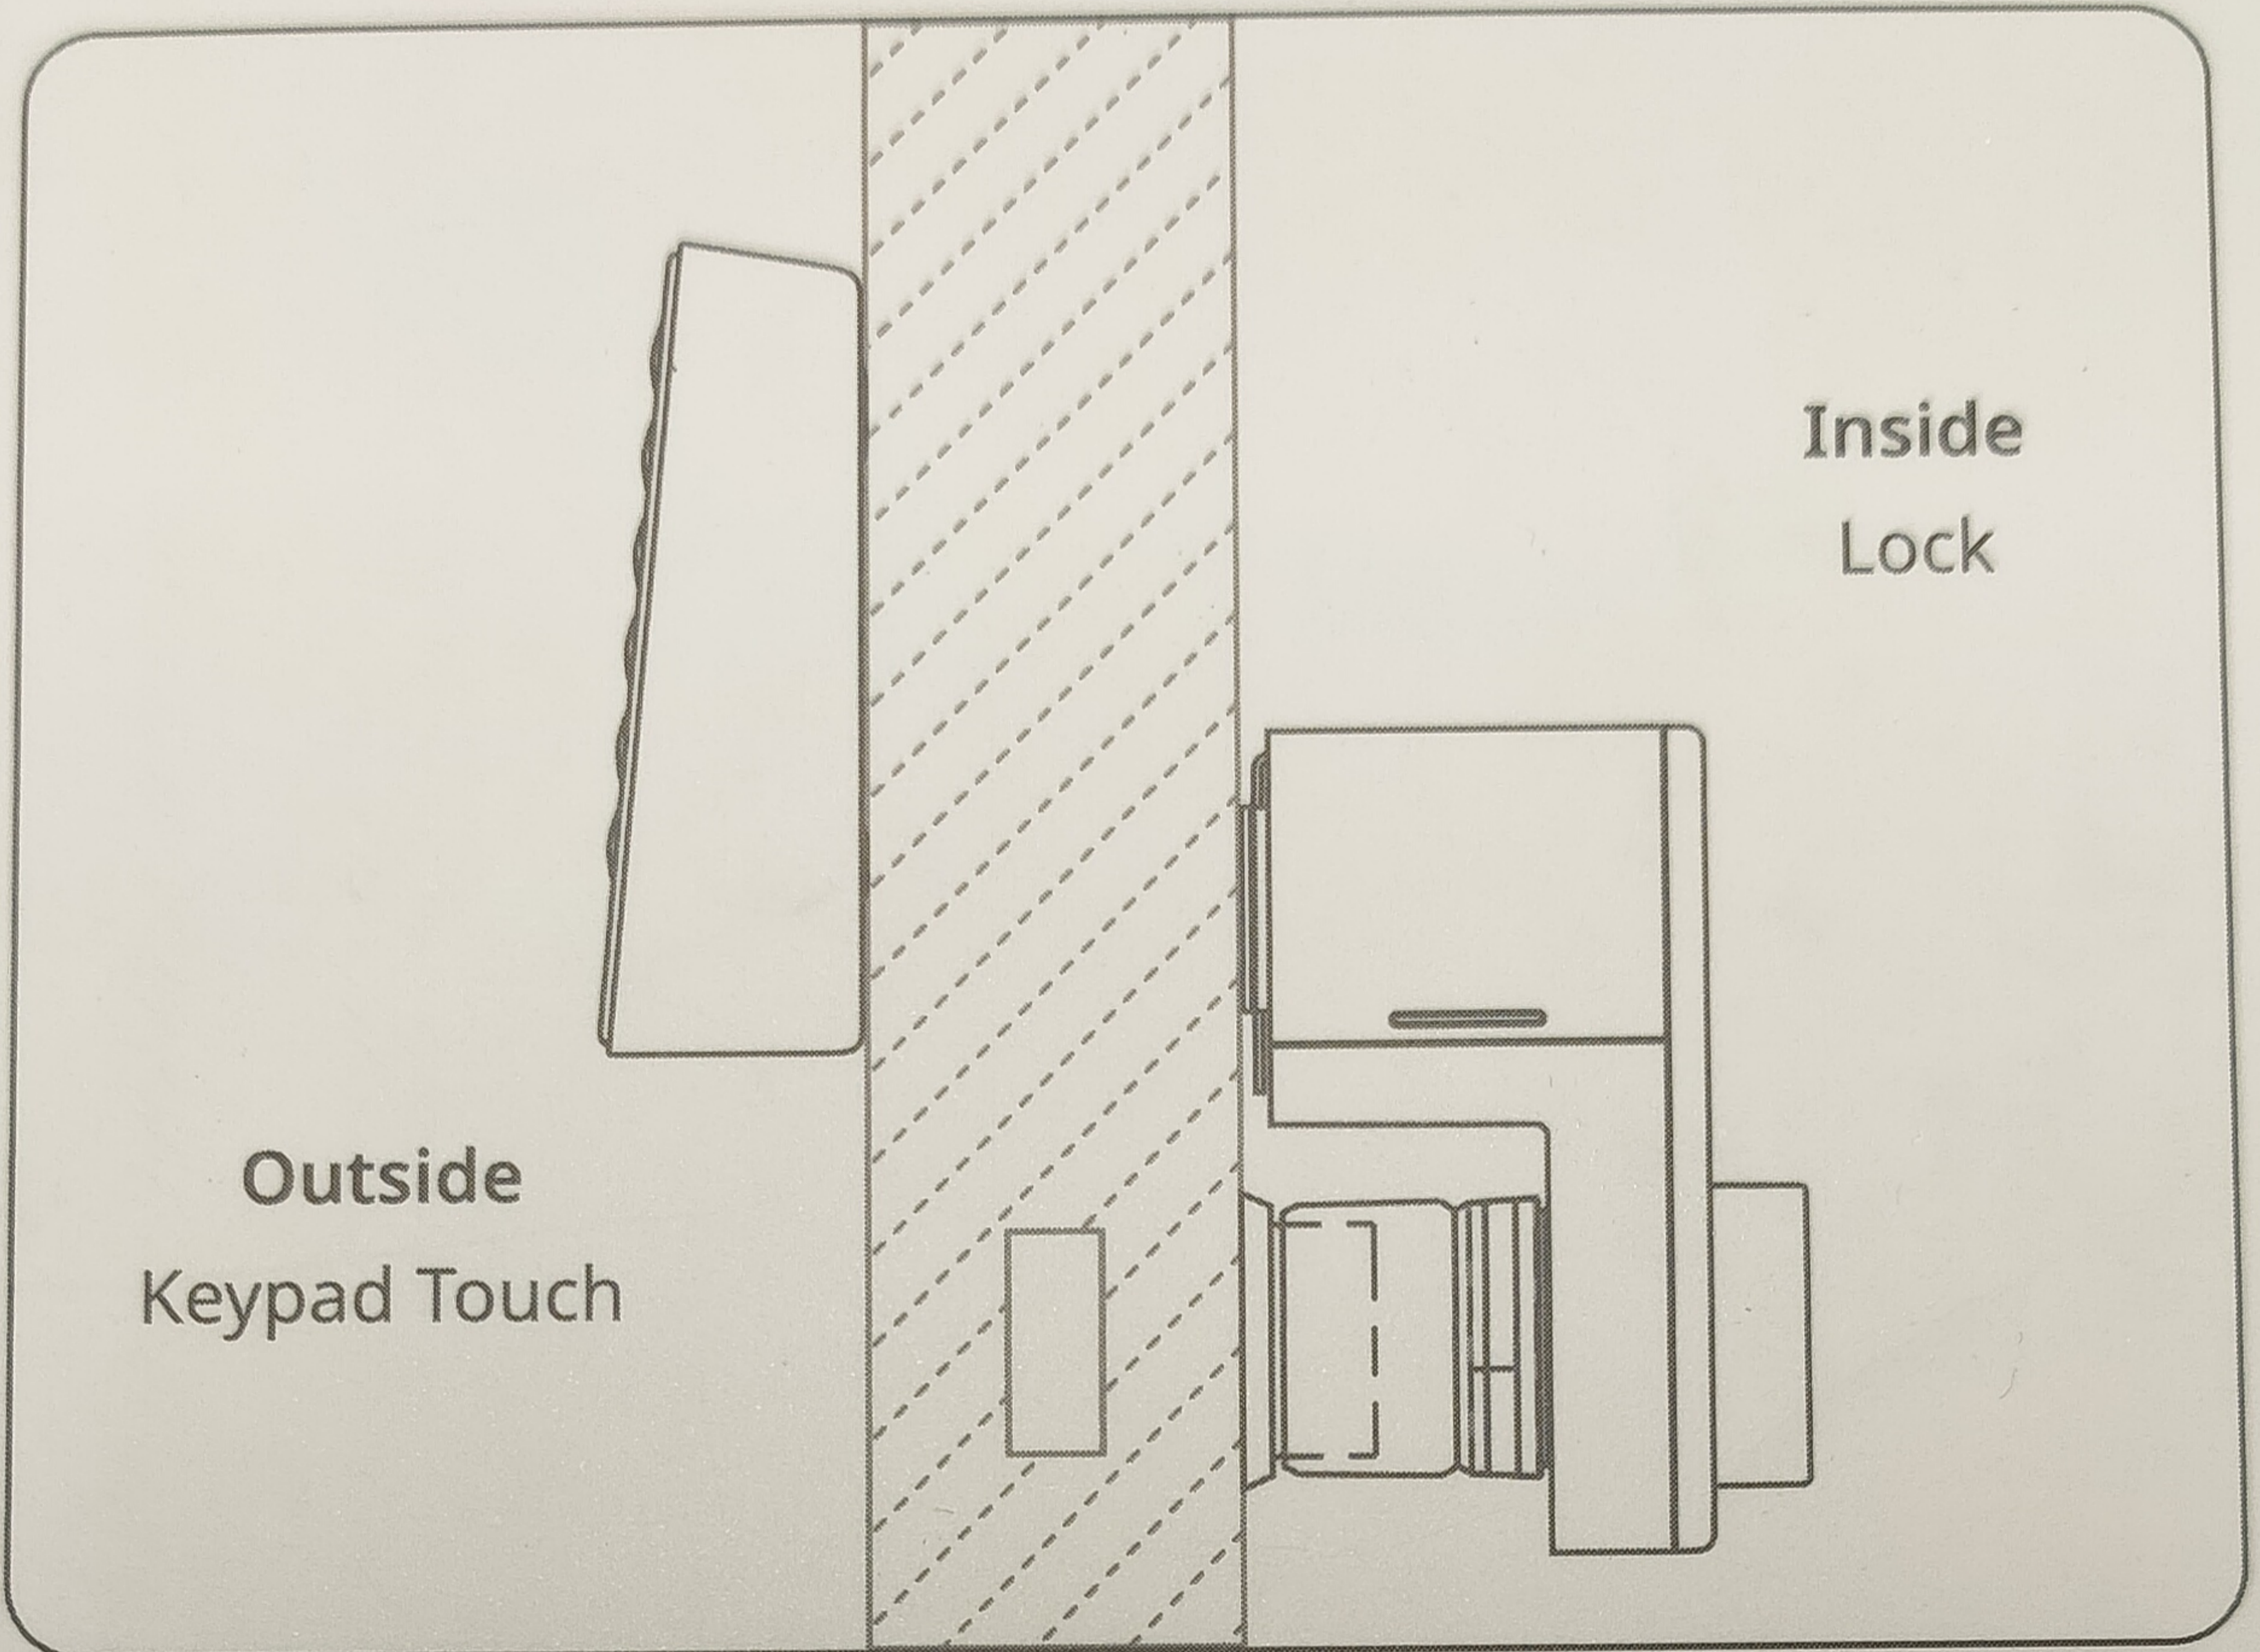

Works as part of SwitchBot Ecosystem

Specifications

Size: 112 × 38 × 36 mm (4.4 × 1.5 × 1.4 in.)

Weight: 130 g (4.6 oz.) (with battery)

Battery: 2 CR123A batteries

Battery Life: Approx. 2 years

Usage Environment: Outdoor and Indoor