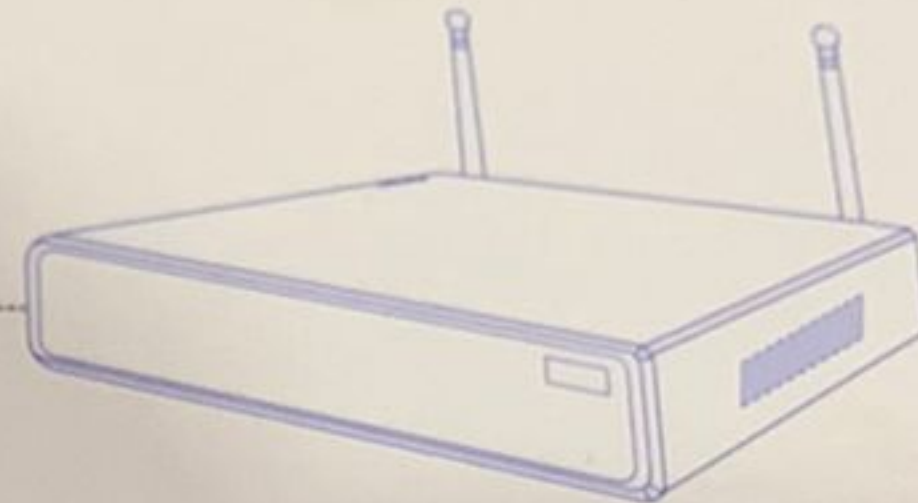

5G Kit

• Home • Office • Shop • Factory

Features:

- With built-in dedicated module, for safer and more reliable transmission.
- Unpack and play when the power on, without configuration for live video.
- HD image quality, clear and delicate pictures.
- Special module for long distance transmission and strong anti-tamper ability.
- Capable for using with cable and without cable, adaptable for various environments.
- Support P2P cloud, remote connection in seconds, fluent image quality.
- Multiple client softwares, support android/iOS/PC.etc.

MODEL: ZX-W602HE-XW(Z-4)-KIT

POWER: DC12V 1080P

6992020112701

FACTORY QUALITY ASSURANCE