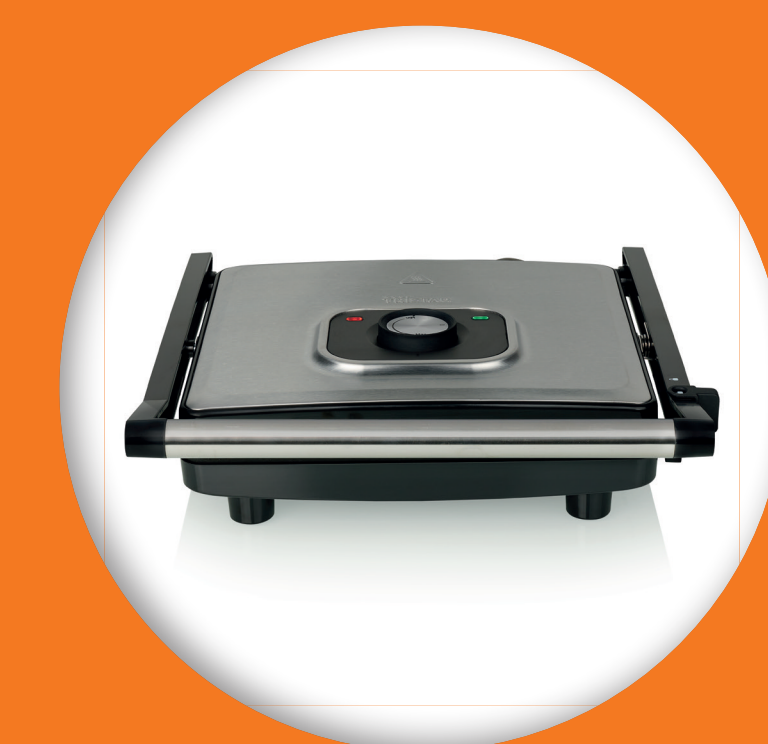

Horizontal and vertical storage

Adjustable thermostat on the lid

WWW.TRISTAR.EU

30x26cm

2000W

- 30.26cm Large baking surface of 30 x 26 cm to make 2 paninis in one session
- Set the perfect grill temperature with the adjustable thermostat
- Sliding system for height positioning and optimal contact
- Integrated grease tray
- Power on and ready indication lights
- Non-stick coating
- 0.8m Power cord of 0.8 m
- 2000W High power of 2000 watts