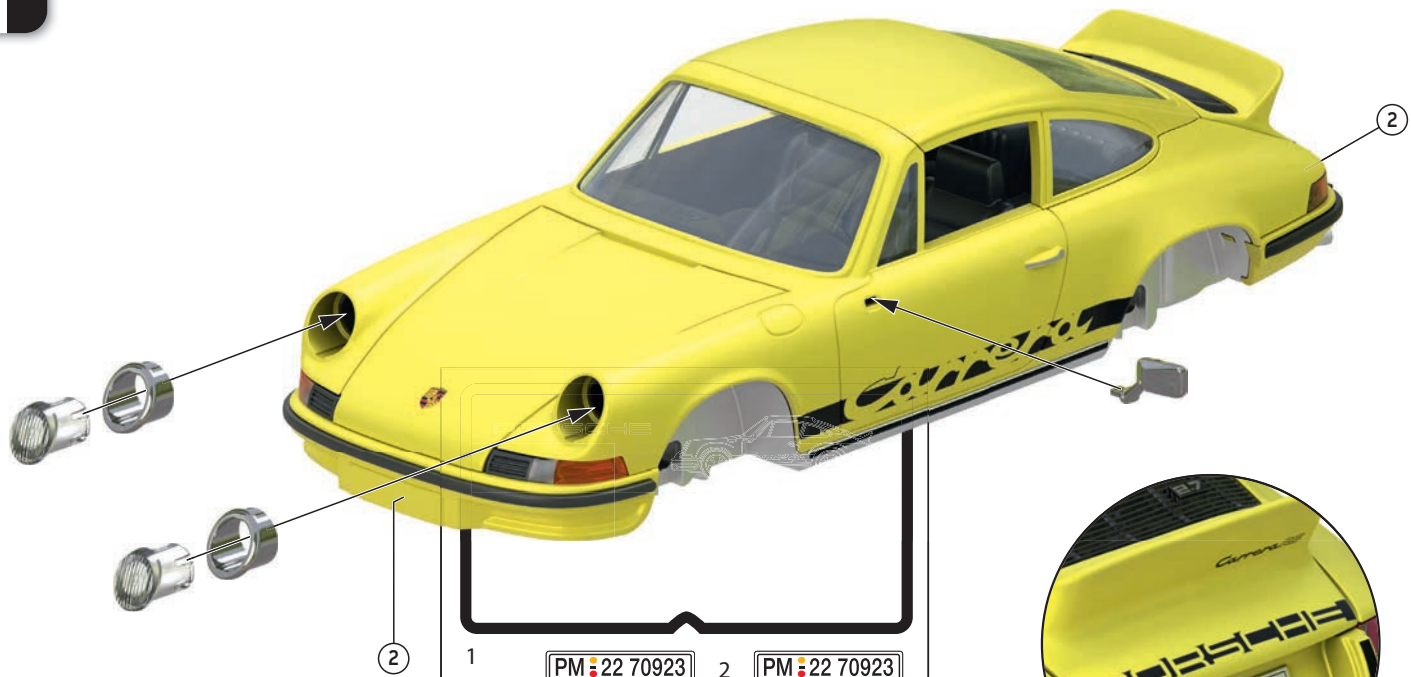

1

- 1 PM:22 70923
- 2 PM:22 70923

© 2022 geobra Brandstätter Stiftung & Co. KG No.30818576
Brandstätterstraße 2-10, 90513 Zirndorf/Germany 11.21