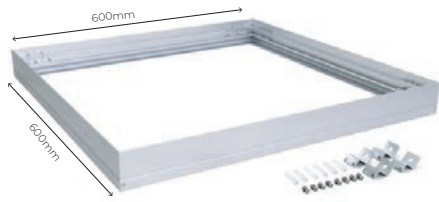

MOUNTED FRAME 60x60

03023

FIT FOR 595*595 PANEL LIGHT

CE ENEC www.thorgeon.com
Manufactured in PRC

Item size

600 x 600 x 9 mm

Package size

652 x 57 x 55 mm