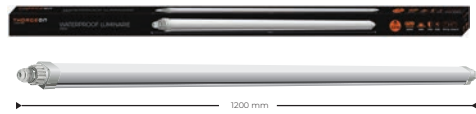

1230 x 360 x 500 mm

Package size

1241 x 166 x 95 mm

WATERPROOF LUMINAIRE 120cm

03040

LED POWER 17/33W
COLOR 3000K
LUMENS 2000/4000
Hz 50-60
Volt 175-265V
Beam 120°
Light Ra80
Temp 50000
Dimm NO DIMM
Temp 15000
IP IP65
IK IK08
Temp -20°C +40°C
Env INDOOR OUTDOOR
Class Class II
Wiring Through wiring 4
Weight 0.795 kg