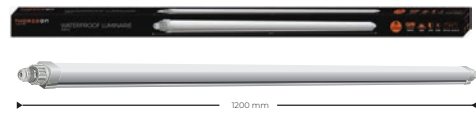

WATERPROOF LUMINAIRE 120cm

03041

LED POWER 17/33W
COLOR 4200K
LUMENS 2000/4000
Hz 50-60
Volt 175-265V
Beam 120°
Light Ra80
Temp 50000
Dimm NO DIMM
Temp 15000
IP IP65
IK IK08
Temp -20°C +40°C
Env INDOOR OUTDOOR
Class Class II
Wiring Through wiring 4
Weight 0.795 kg