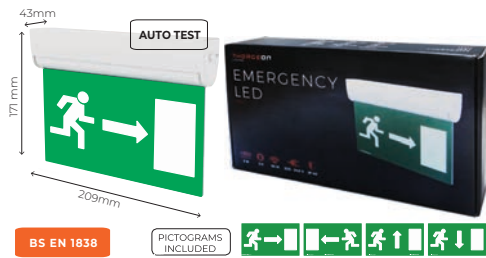

EMERGENCY LED

03027

LED POWER 3 W COLOR 6000 K LUMENS 50 IP 40 30 M

H_z 50-60 220 - 240 V 3 H 24 H 0 °C +25 °C

www.thorgeon.com Manufactured in PRC

Item size 209 x 171 x 43 mm
Package size 540 x 390 x 380 mm
30 pcs