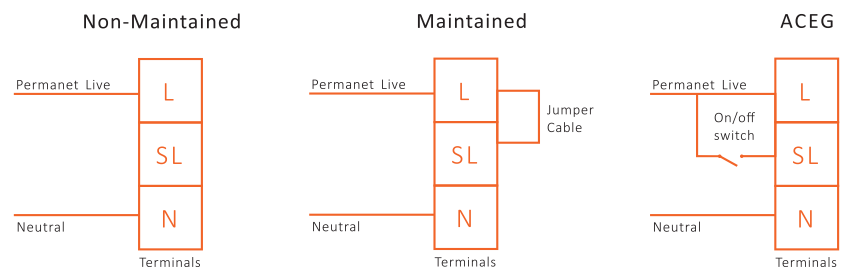

LED EMERGENCY LUMINAIRE

03031

LED POWER 5.0W(AC) 3.0W(DC) COLOR 6000 K LUMENS 180 IP 20

H_z 50-60 220 - 240 V 3 H 24 H 0 °C +25 °C

www.thorgeon.com Manufactured in PRC

Item size Ø 130 x 56,4 mm
Package size 300 x 700 x 350 mm
40 pcs

ALL EMERGENCY LED HAVE UNIVERSAL CONNECTION