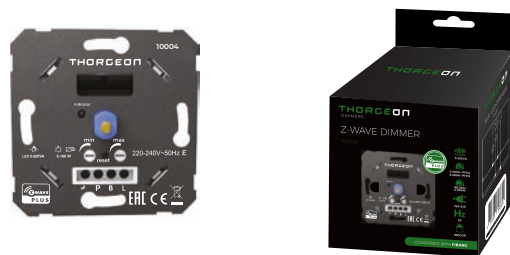

10003

CE ENEC www.thorgeon.com
Manufactured in PRC

COMPATIBLE WITH PHILIPS HUE, AMAZON ALEXA AND GOOGLE HOME

Item size
69,8 x 69,8 x 24 mm
1 pcs

Z-WAVE DIMMER

10004

CE ENEC www.thorgeon.com
Manufactured in PRC