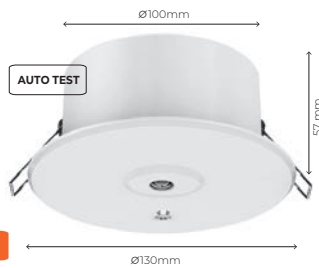

LED EMERGENCY LUMINAIRE

03029

LED POWER 3.0W(AC) 3.0W(DC) COLOR 6000 K LUMENS 220 IP 20

H_z 50-60 220 - 240 V 3 H 24 H 0 °C +25 °C

www.thorgeon.com Manufactured in PRC

Item size Ø 130 x 57 mm
Package size 300 x 700 x 350 mm
40 pcs