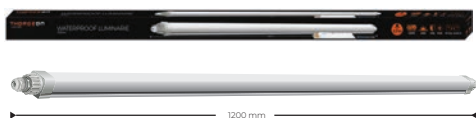

WATERPROOF LUMINAIRE 120cm

03044 PHILIPS driver inside

LED POWER 33W
COLOR 4200K
LUMENS 4000
Hz 50-60
Volt 175-265V
Beam 120°
Light Ra80
Temp 50000
Dimm 10-100%
Temp 15000
IP IP65
IK IK08
Temp -20°C +40°C
Env INDOOR OUTDOOR
Class Class II
Wiring Through wiring 4
Weight 0.925 kg