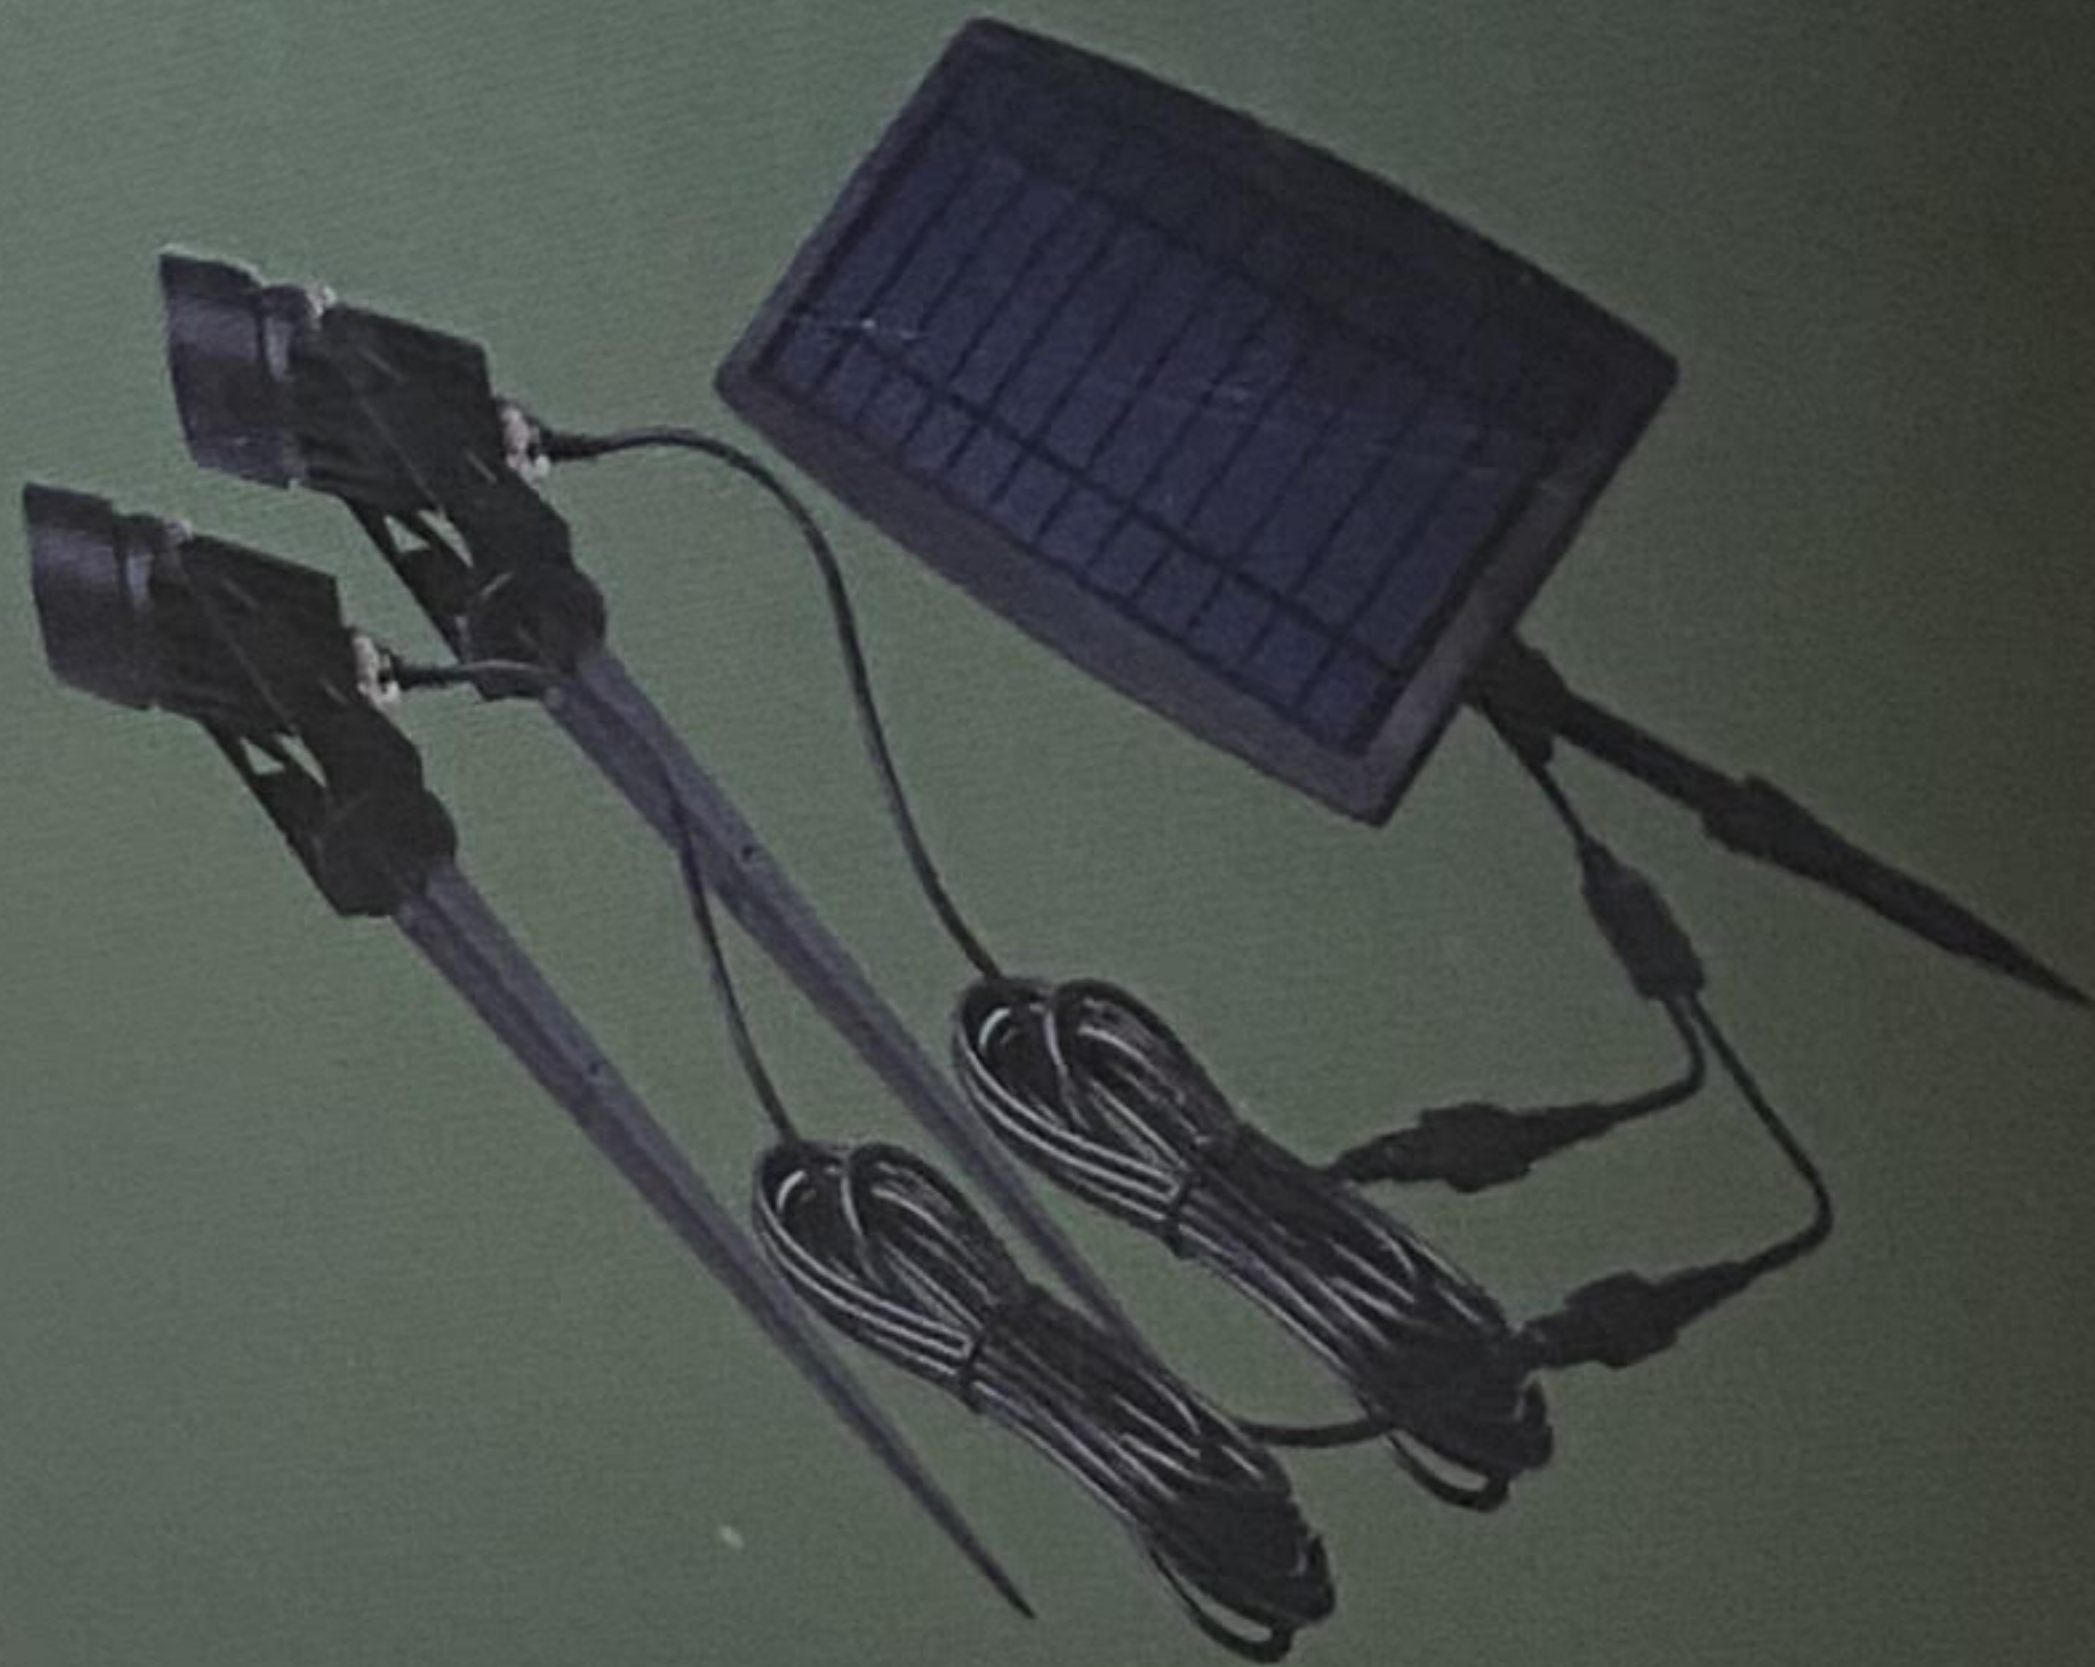

Art. Nr.: 1000424

2x1W
COB

ON
OFF
12.500x

LED
25.000h

2x70
Lumen

Li-Ion
3,7V
2.200mAh
8,14Wh

2x1
Watt

2x3m

40°

°C:
T_z-10
T_s≤45

WARM
WHITE
3.000K

IP65

7h
500x

CRI
RA=80

2s

Non Dimmable

LED'S light
OUTDOOR SERIES

Solar double LED spot
Solar doppel LED spot
Solar dubbele LED spot
Double spot LED solaire

ESHADA
Koning Noerd 350
NL-7323 AM Apeldoorn
www.shada.nl

CE

WEEE NL 350
WEEE DE 37281017
WEEE IT 40133