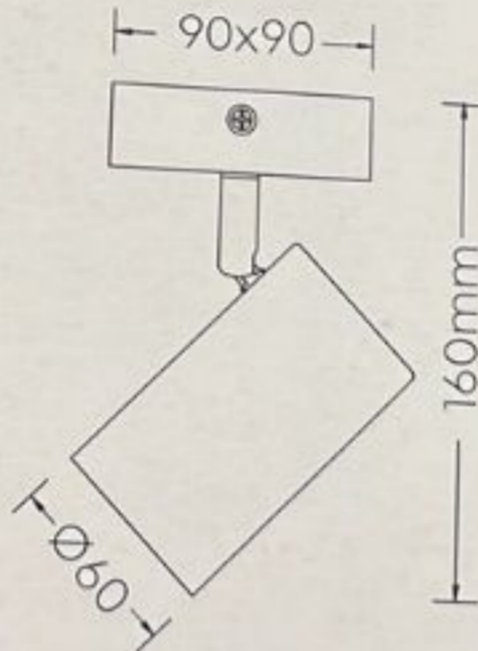

TRIO
LIGHTING FOR YOU

812400107

MARLEY

230V~50Hz
excl. 1x GU10 - max. 15W

 class I

[trio-lighting.com/
812400107](http://trio-lighting.com/812400107)

www.trio-lighting.com

CE