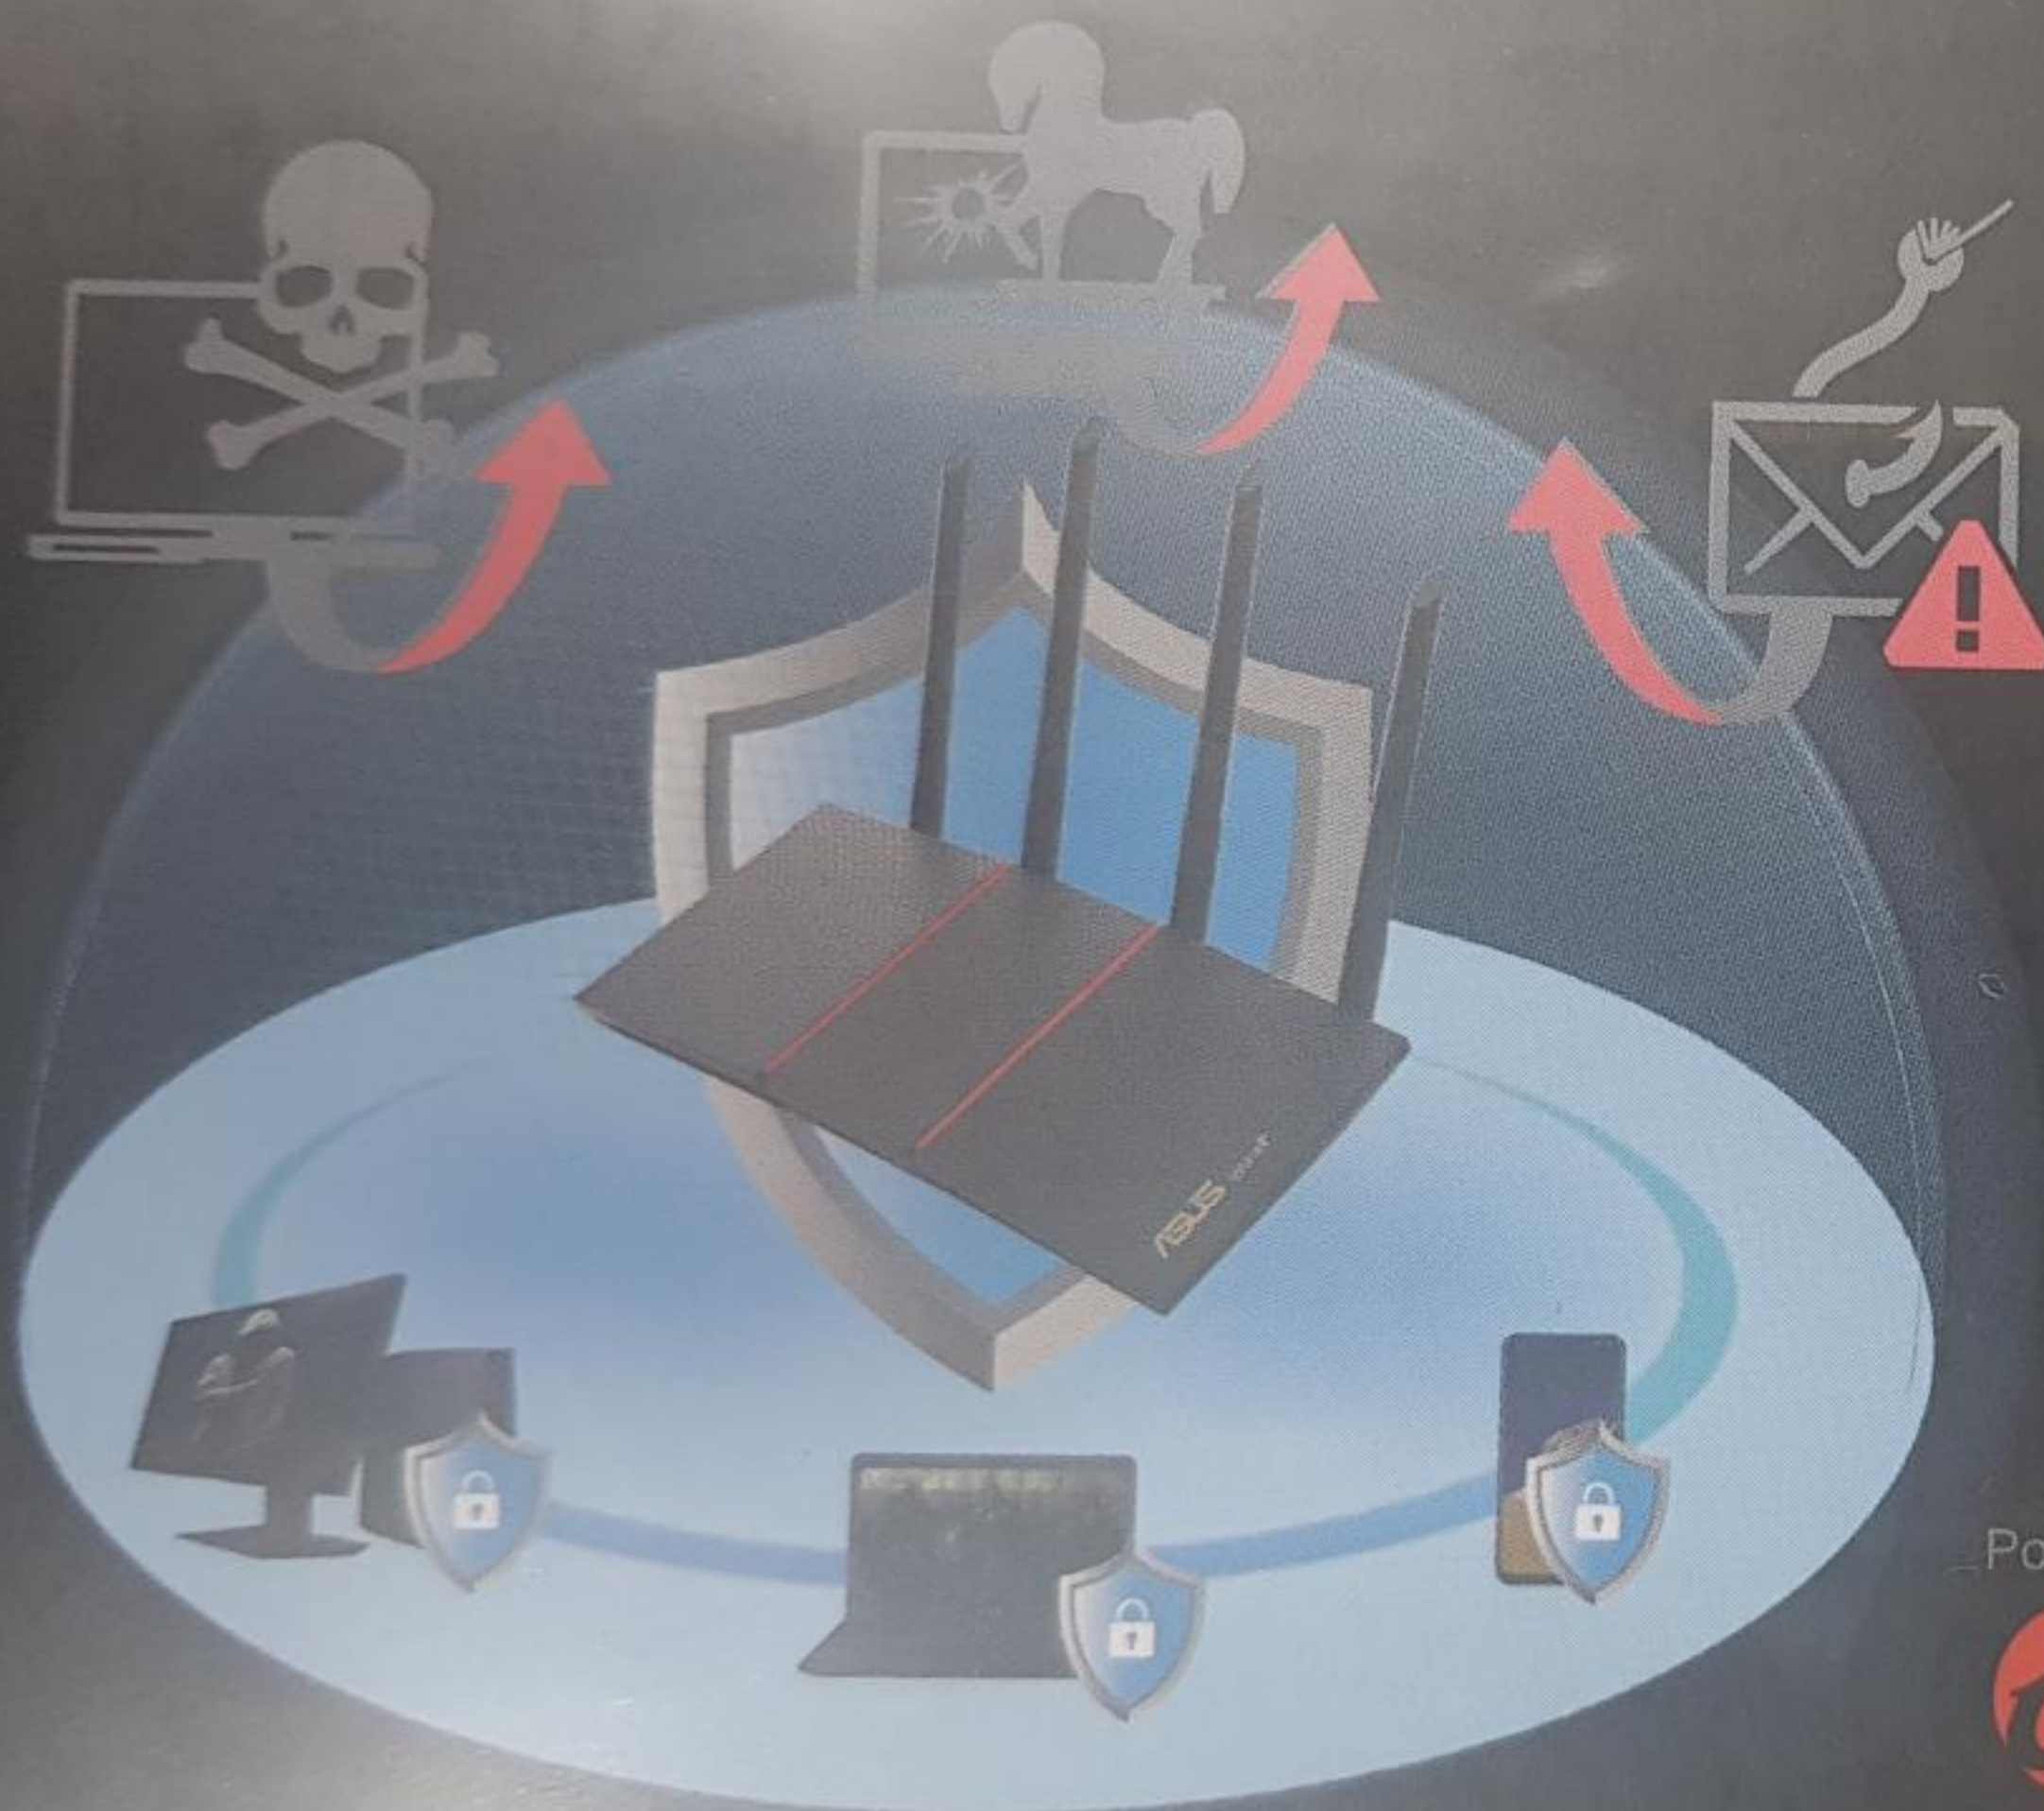

Supports  
AiMesh WiFi system

# Internet Security with Auto Updates

Free lifetime cloud-based security — powered by Trend Micro™ — gives you 24/7 peace of mind for all your connected devices.

Powered by

only when operating in the 5150 to 5875 MHz