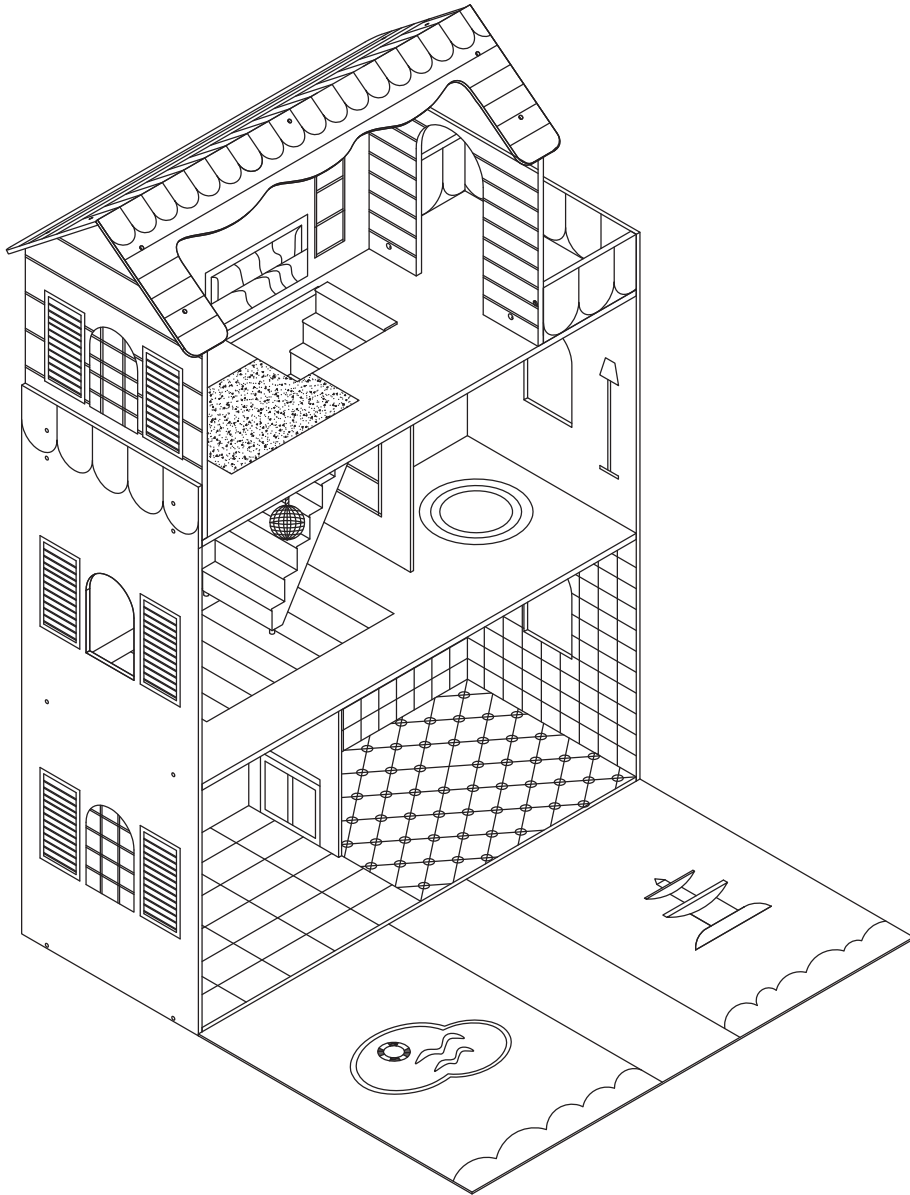

Dreamland Marshmallow 12" Doll House - Pink

TD-12383E

Assembly Instruction

USA

1-800-935-3959

Mon - Fri 9:00am ~ 4:30pm EST

✉ support@teamson.com

EU