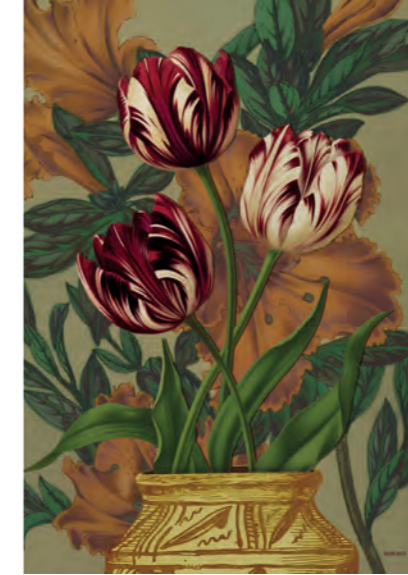

YELLOW MEADOW

CLEMATIS VASE

**CHARMING
PEACOCK**

**SWEET
PEACOCK**

QUIET NATURE

**CIPHALOPTERE
VASE**

LATE TULIPS

QUIET GREEN