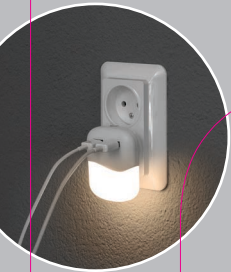

# 100x150mm

**S** smartwares®

Night light

Indoor

Integrated LED

Day/night sensor

2x USB ports

ISL-60026

## LED night light

DE LED-Nachtlicht FR Veilleuse LED NL LED nachtlamp

**S** smartwares®

EN LED night light DE LED Nachtlicht FR Veilleuse LED NL LED nachtlamp  
ES Luz de noche LED IT Luce notturna LED PT Lâmpada nocturna LED  
SV LED-nattlampa PL Lampka nocna LED