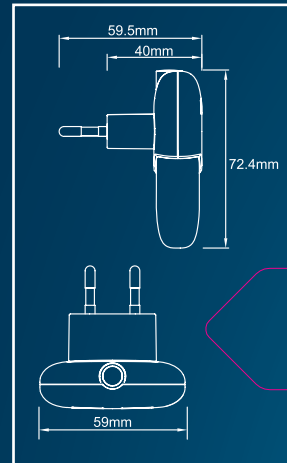

Night light

Indoor

Integrated LED

Day/night sensor

2x USB ports

ISL-60026

LED night light

DE LED-Nachtlicht FR Veilleuse LED NL LED nachtlamp

S smartwares®

EN LED night light DE LED Nachtlicht FR Veilleuse LED NL LED nachtlamp
ES Luz de noche LED IT Luce notturna LED PT Lâmpada nocturna LED
SV LED-nattlampa PL Lampka nocna LED