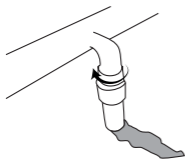

2. Package Content

- 1x Expandable Water hose
- 1x Storage bag
- 1x Holder
- 3x spare sealing rings

3. Instructions

Instruction tips:

When using the hose for the first time, it is recommended that you fill and extend the hose first and stretch the hose slightly to loosen the tightness in the outer folded material cover. Then drain the water and refill to use normally.

Before using your hose, insert the rubber ring firmly into the female coupling. This prevents leaks.

Attach the female end of your hose to the water source.

Attach the supplied ON/OFF valve to the male end of your hose. Turn the power valve to the OFF position.

Turn the head to change the blast mode.

When you are done using your hose, turn the water OFF.

4. Specifications

Length	30m / 100ft
Weight	2277gr / 5.02lb
Material	3750D Polyester, Ptlastic, Latex
Inclusive	Ophanghaak, opberggas, 3 afdicht ringen, 10 spray patterns
Max Temperature	-20°C tot 50°C / -4°F tot 122°F
Max Waterpressure	4-8 bar / 60-115 PSI