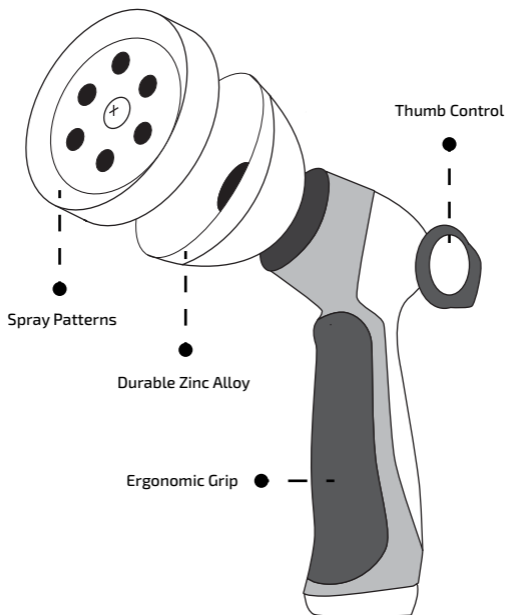

Voordat u uw slang gebruikt, plaatst u de rubberen ring stevig in de vrouwelijke koppeling. Dit voorkomt lekken.

Bevestig het vrouwelijke uiteinde van uw slang aan de waterbron.

Bevestig de meegeleverde aan / uit-klep aan het mannelijke uiteinde van uw slang. Draai de aan / uit-klep naar de UIT-stand.

Before using your hose, insert the rubber ring firmly into the female coupling. This prevents leaks.

Attach the female end of your hose to the water source.

Attach the supplied ON/OFF valve to the male end of your hose. Turn the power valve to the OFF position.

5. Spray patterns

Angeled

Steam

Jett

Flat

Cone

Mist

Full

Centre

Vertical

Shower

6. Product overview

7. Safety instructions

Safety tips and important safety instructions.

- Read these instructions carefully before use.
- Check all parts before use.
- Keep these instructions for future reference
- Only proper adherence to these instructions will ensure the safety and efficient use of this garden hose.
- Do not let children play with this garden hose
- Do not run hot water through this hose
- Do not leave the water turned ON and the hose under pressure when not use.
- Drain your hose in the summer when you are not using it and keep it shaded as much as possible.
- Protect your hose from harsh winter weather by storing it indoors. Be sure to drain the hose completely before storage as water remaining in the hose can freeze, damaging the hose.