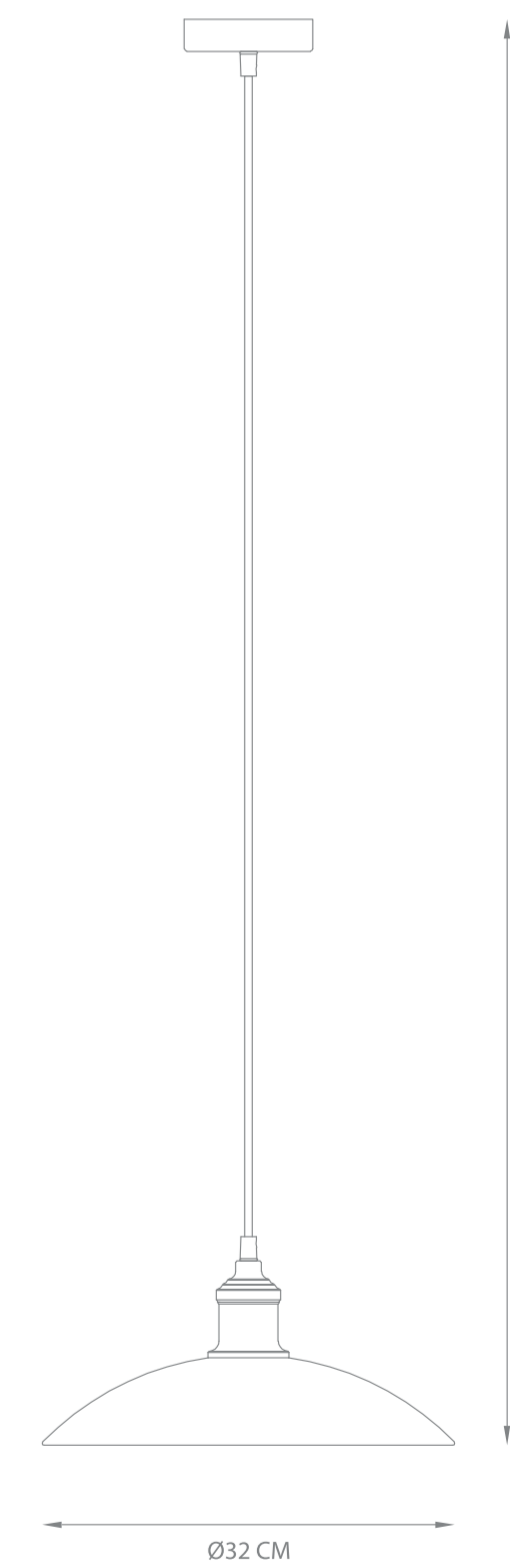

10.044.43 IP-003-B
Batch No.:
smartwares Europe
Jules Verheweg 87
5015 BH Tilburg
The Netherlands
www.smartwares.eu

smartwares Safety and Lighting Ltd.
Meadow House 4
Great Cornbow Subsores,
Weymouth, Dorset DT4 3JL
United Kingdom