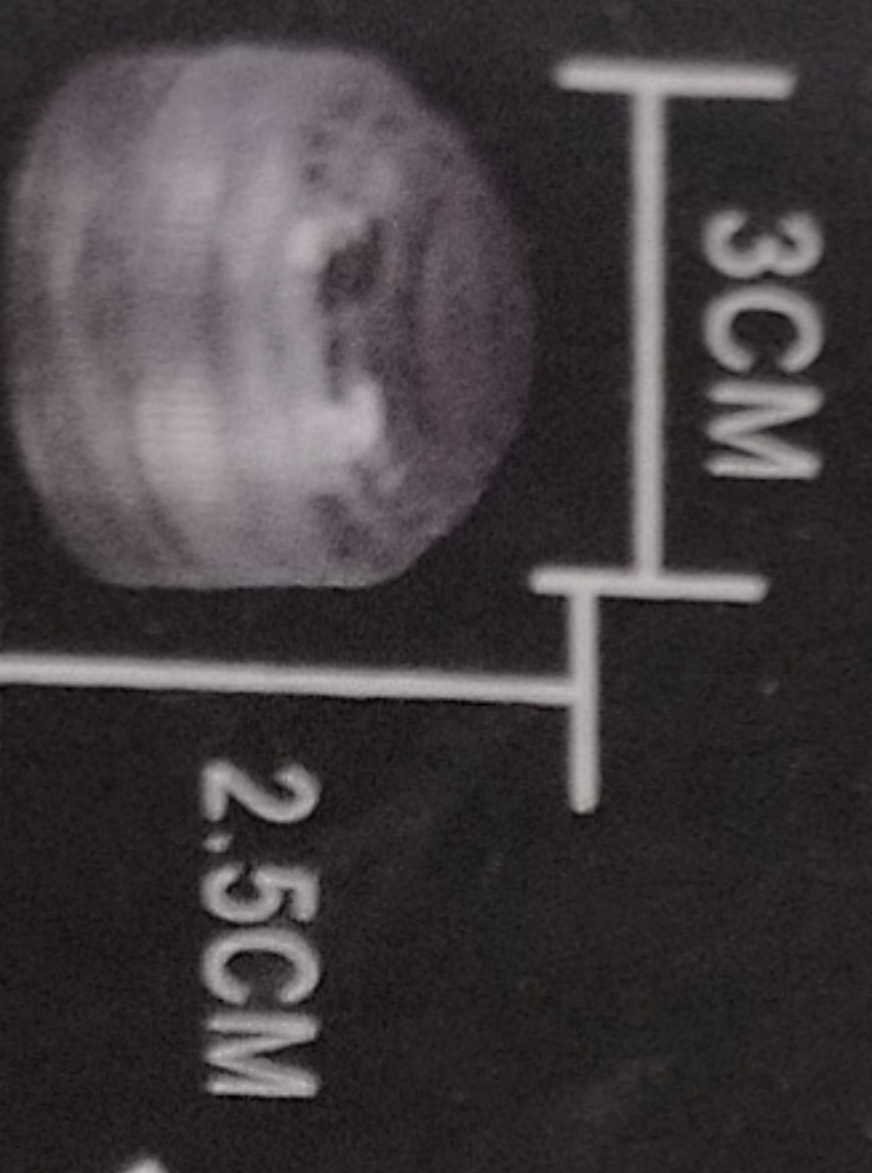

...tball

Made in China

10 PCS

IP68

CE ROHS Reach

LED Submersible floral light, battery operated, waterproof led party lights,

to illuminate flower arrangements, design props, table settings, serving trays

submersible led tea light can go almost

use it in a case to highlight the base

floral light available in Amber, Blue

Teal and White. RGB submersible

intermittently every 3-4 seconds.

Submersible LED lights

with intermittent use.

ages.

The submersible LED light is not a toy, please don't let child play with it.