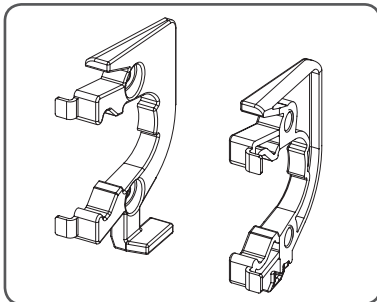

# MONTAGE HANDLEIDING

## Dakraam Rolgordijn

C(K)02, C(K)04, F(K)06, M(K)04, U(K)04: 8 pcs  
M(K)06, S(K)06, M(K)08, U(K)08: 10 pcs  
P(K)10: 12 pcs

Ø3 x 16mm

3

4

5