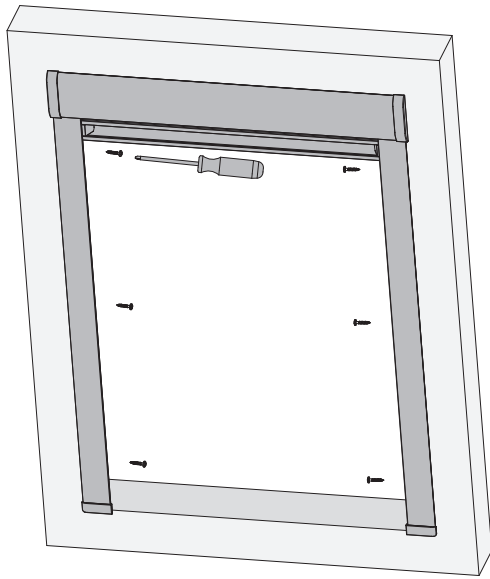

## Dakraam Rolgordijn

C(K)02, C(K)04, F(K)06, M(K)04, U(K)04: 8 pcs  
M(K)06, S(K)06, M(K)08, U(K)08: 10 pcs  
P(K)10: 12 pcs

Ø3 x 16mm

3

4

5