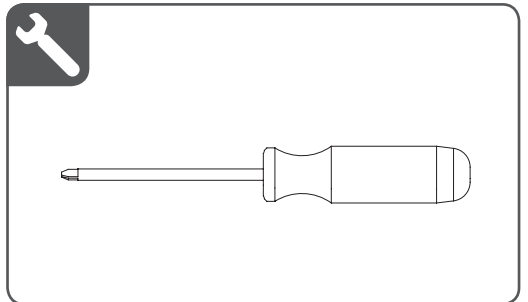

# MONTAGE HANDLEIDING

## Dakraam Rolgordijn

C(K)02, C(K)04, F(K)06, M(K)04, U(K)04: 8 pcs  
M(K)06, S(K)06, M(K)08, U(K)08: 10 pcs  
P(K)10: 12 pcs

Ø3 x 16mm

3

4

5