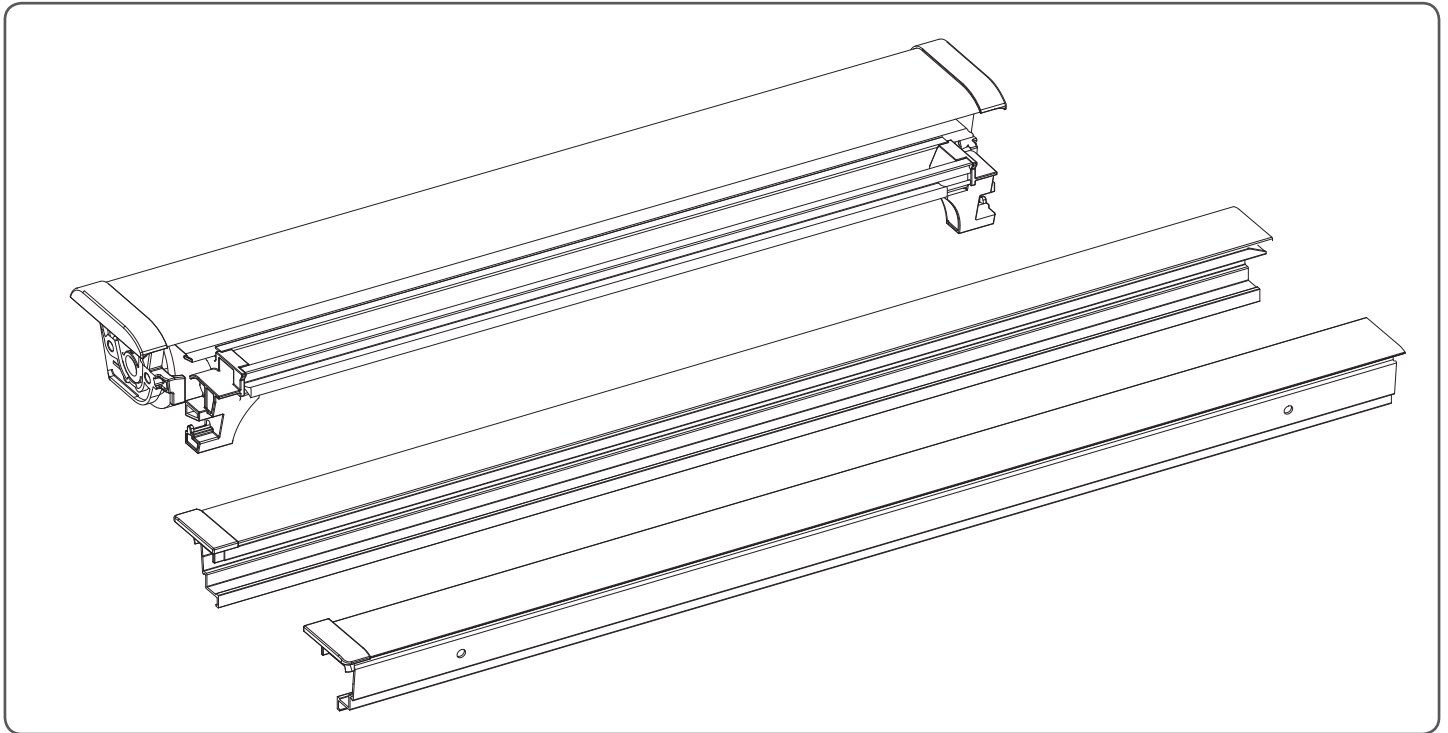

# MONTAGE HANDLEIDING

## Dakraam Rolgordijn

C(K)02, C(K)04, F(K)06, M(K)04, U(K)04: 8 pcs  
M(K)06, S(K)06, M(K)08, U(K)08: 10 pcs  
P(K)10: 12 pcs

Ø3 x 16mm

3

4

5