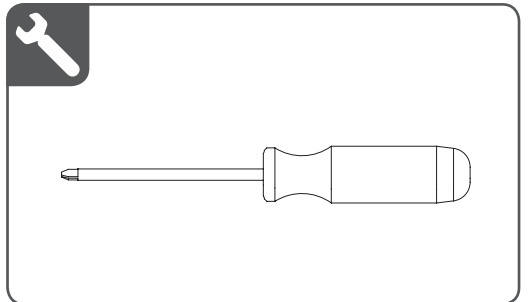

# MONTAGE HANDLEIDING

## Dakraam Rolgordijn

C(K)02, C(K)04, F(K)06, M(K)04, U(K)04: 8 pcs  
M(K)06, S(K)06, M(K)08, U(K)08: 10 pcs  
P(K)10: 12 pcs

3

4

5