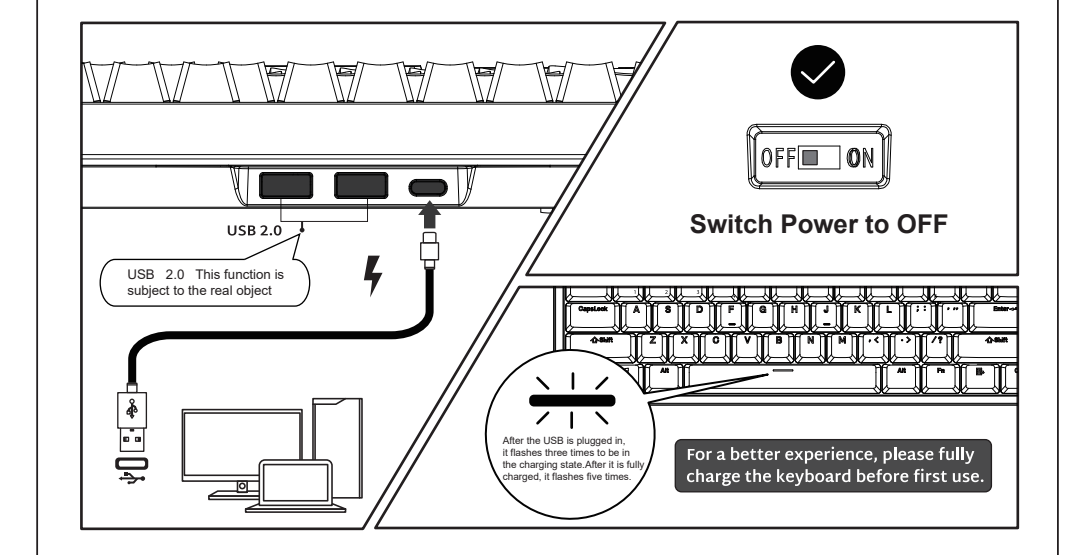

PRODUCT BASIC

WIRED MODE & CHARGING

HOW TO USE

HOW TO USE

BACKLIGHT CONTROL

COUSTOM BACKLIGHT SET

MULTIMEDIA KEY FOR WINDOWS

MULTIMEDIA KEY FOR MAC