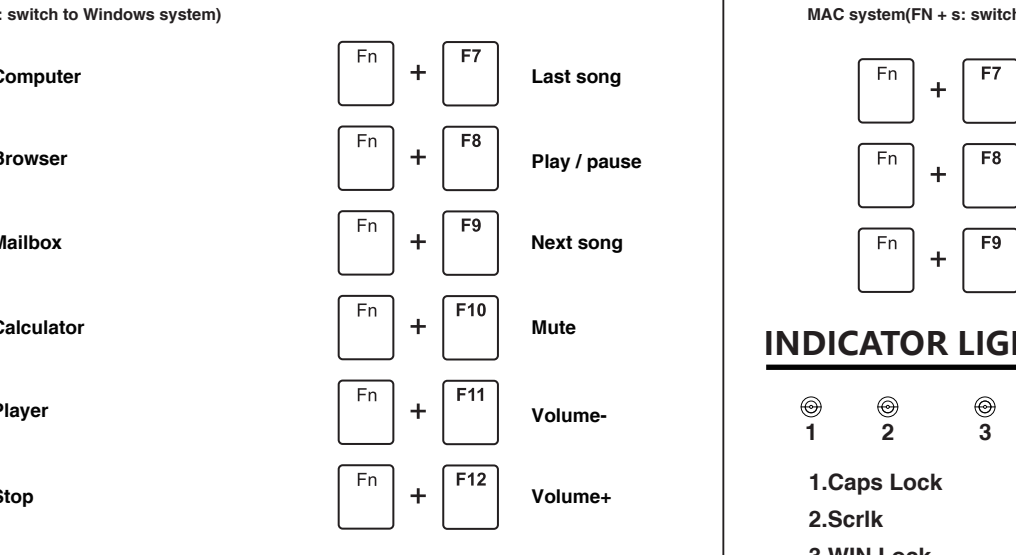

PRODUCT BASIC

WIRED MODE & CHARGING

HOW TO USE

HOW TO USE

BACKLIGHT CONTROL

COUSTOM BACKLIGHT SET

MULTIMEDIA KEY FOR WINDOWS

MULTIMEDIA KEY FOR MAC