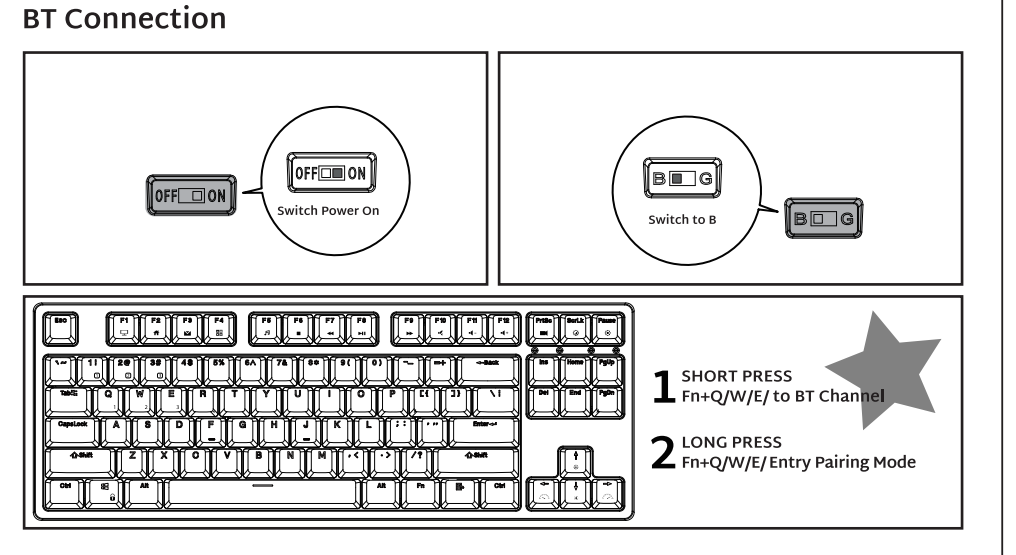

PRODUCT BASIC

WIRED MODE & CHARGING

HOW TO USE

HOW TO USE

BACKLIGHT CONTROL

COUSTOM BACKLIGHT SET

MULTIMEDIA KEY FOR WINDOWS

MULTIMEDIA KEY FOR MAC