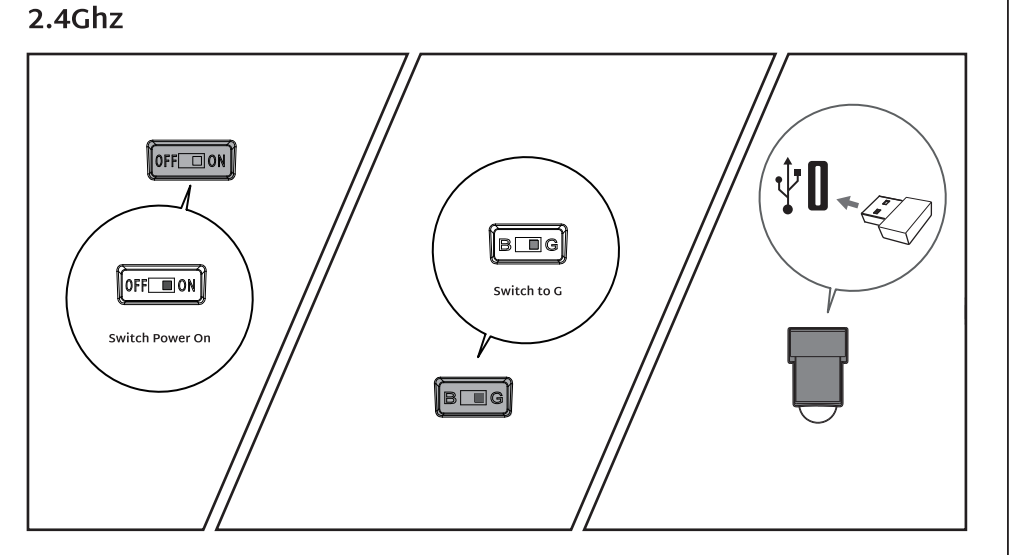

PRODUCT BASIC

WIRED MODE & CHARGING

HOW TO USE

HOW TO USE

BACKLIGHT CONTROL

COUSTOM BACKLIGHT SET

MULTIMEDIA KEY FOR WINDOWS

MULTIMEDIA KEY FOR MAC