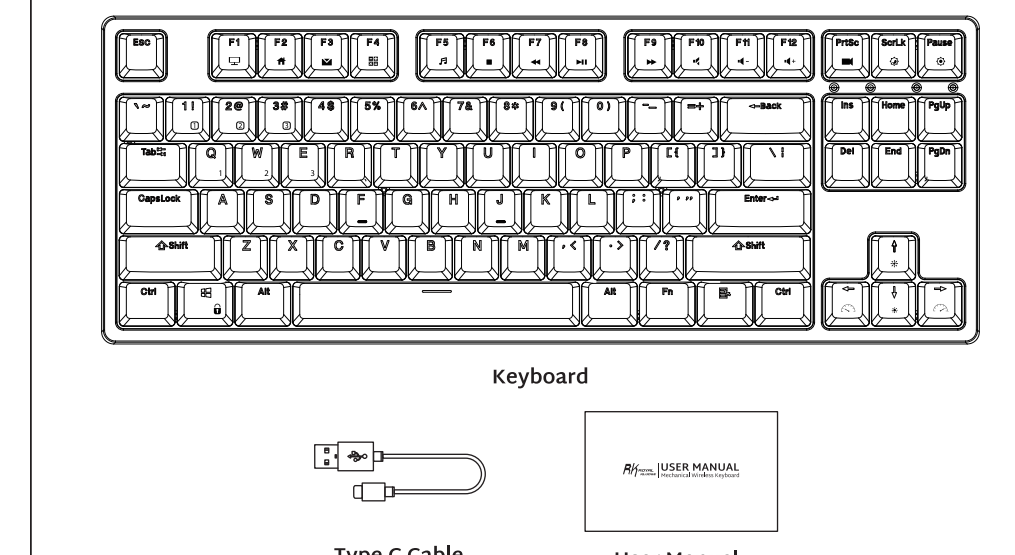

PRODUCT BASIC

WIRED MODE & CHARGING

HOW TO USE

HOW TO USE

BACKLIGHT CONTROL

COUSTOM BACKLIGHT SET

MULTIMEDIA KEY FOR WINDOWS

MULTIMEDIA KEY FOR MAC