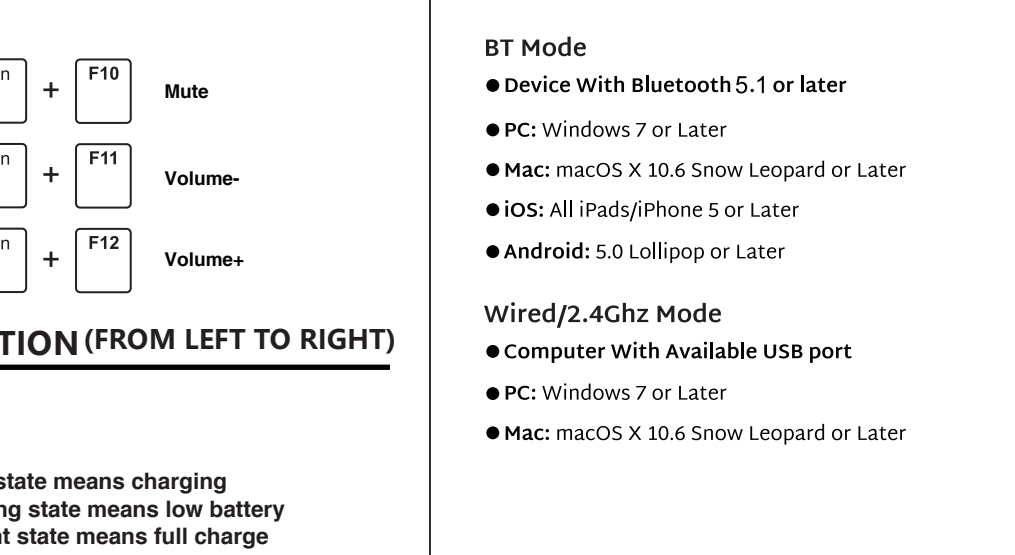

PRODUCT BASIC

WIRED MODE & CHARGING

HOW TO USE

HOW TO USE

BACKLIGHT CONTROL

COUSTOM BACKLIGHT SET

MULTIMEDIA KEY FOR WINDOWS

MULTIMEDIA KEY FOR MAC