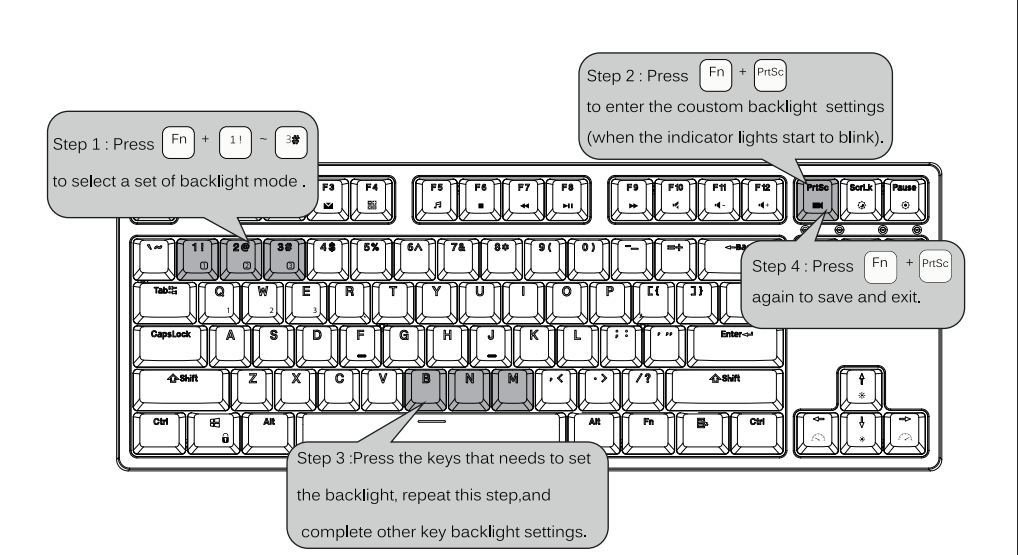

PRODUCT BASIC

WIRED MODE & CHARGING

HOW TO USE

HOW TO USE

BACKLIGHT CONTROL

COUSTOM BACKLIGHT SET

MULTIMEDIA KEY FOR WINDOWS

MULTIMEDIA KEY FOR MAC