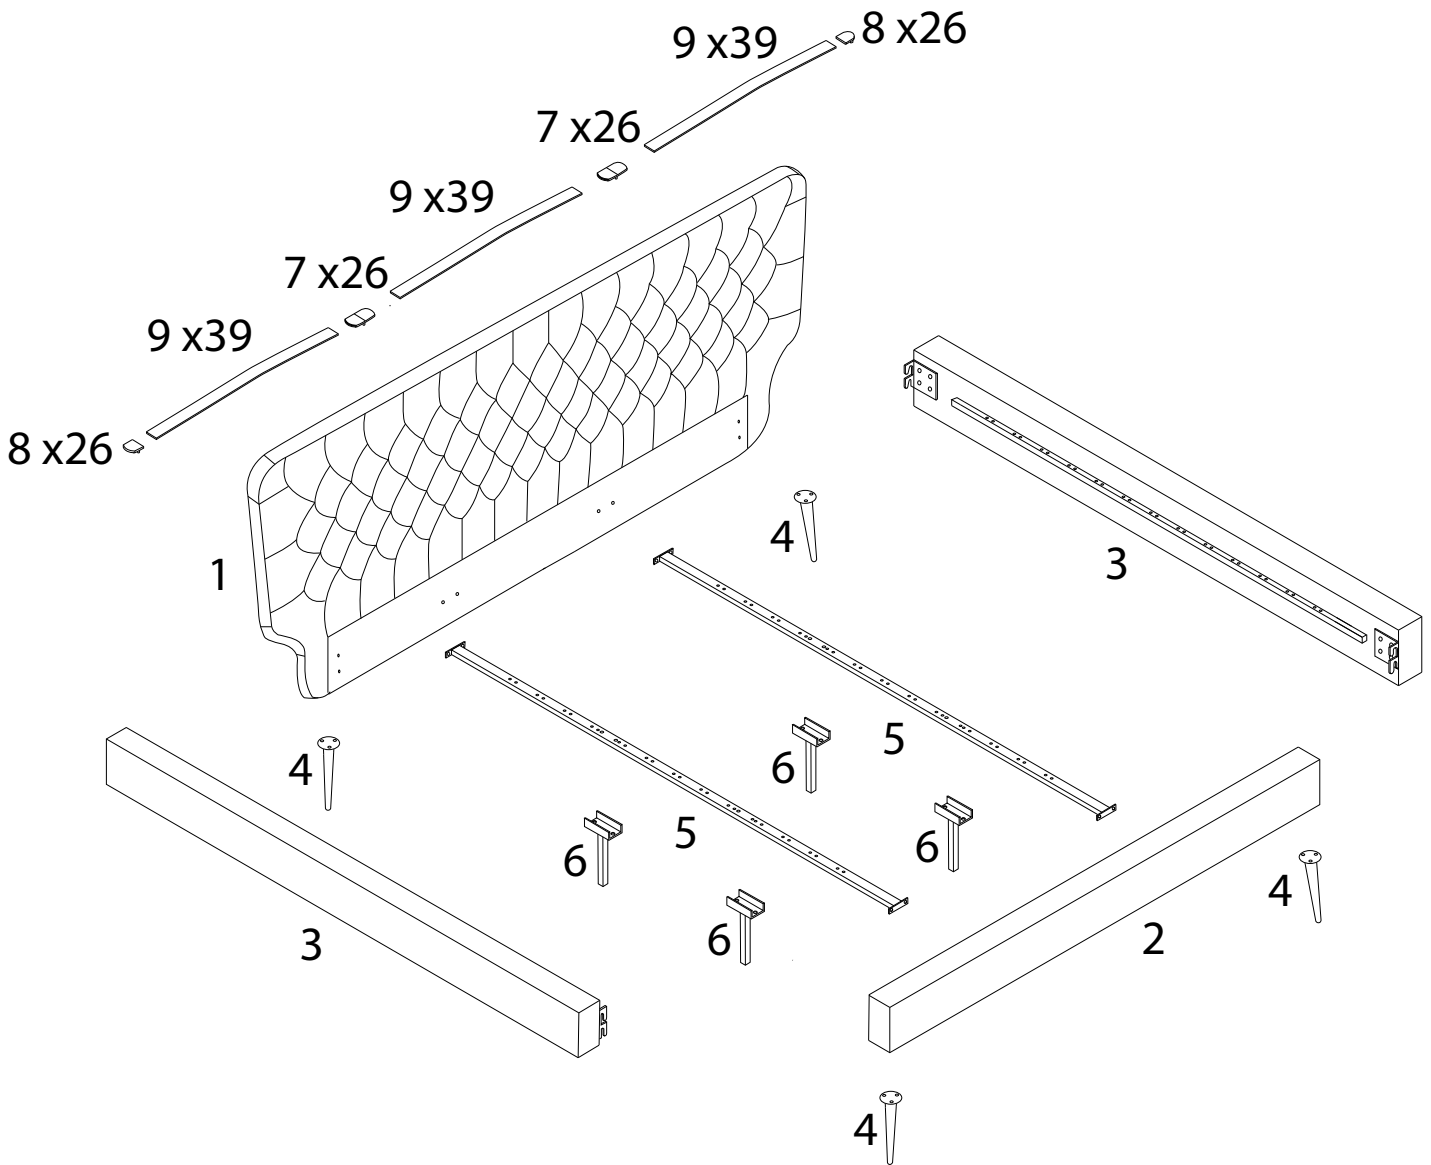

Assembly step 1: A box containing icons for an L-shaped bracket, a wrench, and a power drill with a slash through it, indicating that a power drill is not required. To the right of the box is a warning triangle with an exclamation mark. Further right is a clock icon showing approximately 30 minutes, with the text "30'" below it.

Assembly step 2: A box containing icons for a mattress and a diagram showing a mattress being placed on the slatted base with a slash through it, indicating that the mattress should not be placed on the slats. To the right of the box is a warning triangle with an exclamation mark. Further right is a person icon with the number "2" below it, indicating that two people are required for this step.

A

x 28

B

x 8

C

x 8

D

x 8