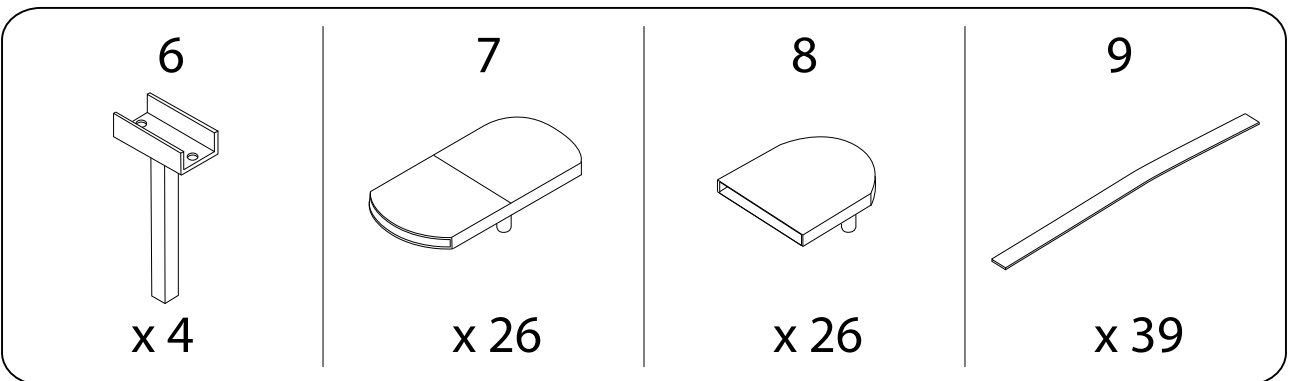

Assembly step 1: A box containing icons for an L-shaped bracket, a wrench, and a power drill with a slash through it, indicating that a power drill is not required. To the right of the box is a warning triangle with an exclamation mark. Further right is a clock icon showing approximately 30 minutes, with the text "30'" below it.

Assembly step 2: A box containing icons for a mattress and a diagram showing a mattress being placed on the slatted base with a slash through it, indicating that the mattress should not be placed on the slats. To the right of the box is a warning triangle with an exclamation mark. Further right is a person icon with the number "2" below it, indicating that two people are required for this step.

A

x 28

B

x 8

C

x 8

D

x 8