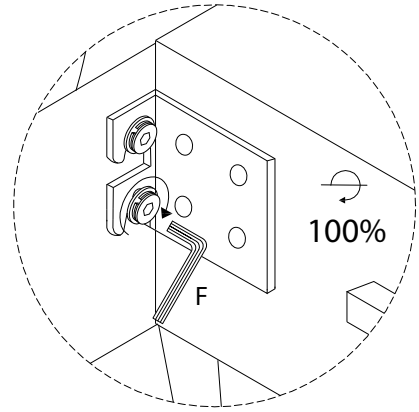

9

F
x1

10 x13

7

x2

8

x2

9

x3

1a

1b