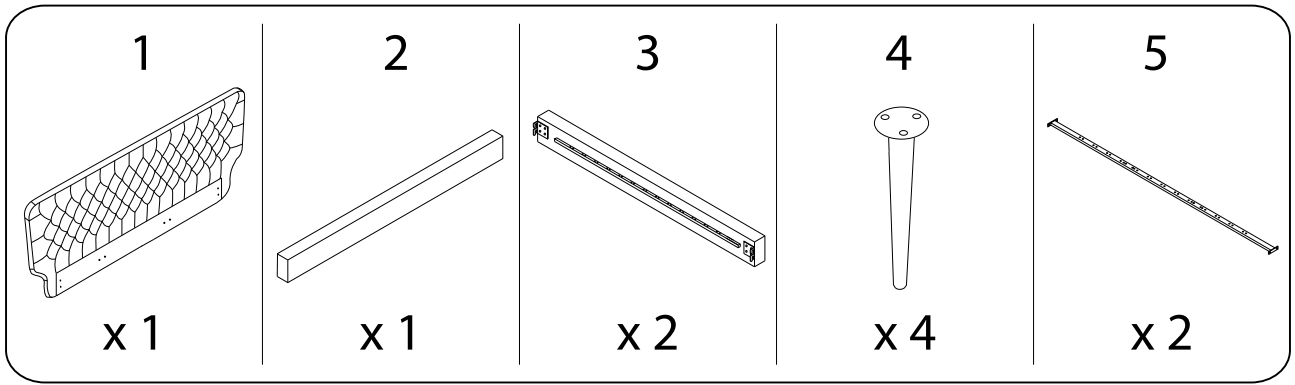

Assembly step 1: A box containing icons for an L-shaped bracket, a wrench, and a power drill with a slash through it, indicating that a power drill is not required. To the right of the box is a warning triangle with an exclamation mark. Further right is a clock icon showing approximately 30 minutes, with the text "30'" below it.

Assembly step 2: A box containing icons for a mattress and a diagram showing a mattress being placed on the slatted base with a slash through it, indicating that the mattress should not be placed on the slats. To the right of the box is a warning triangle with an exclamation mark. Further right is a person icon with the number "2" below it, indicating that two people are required for this step.