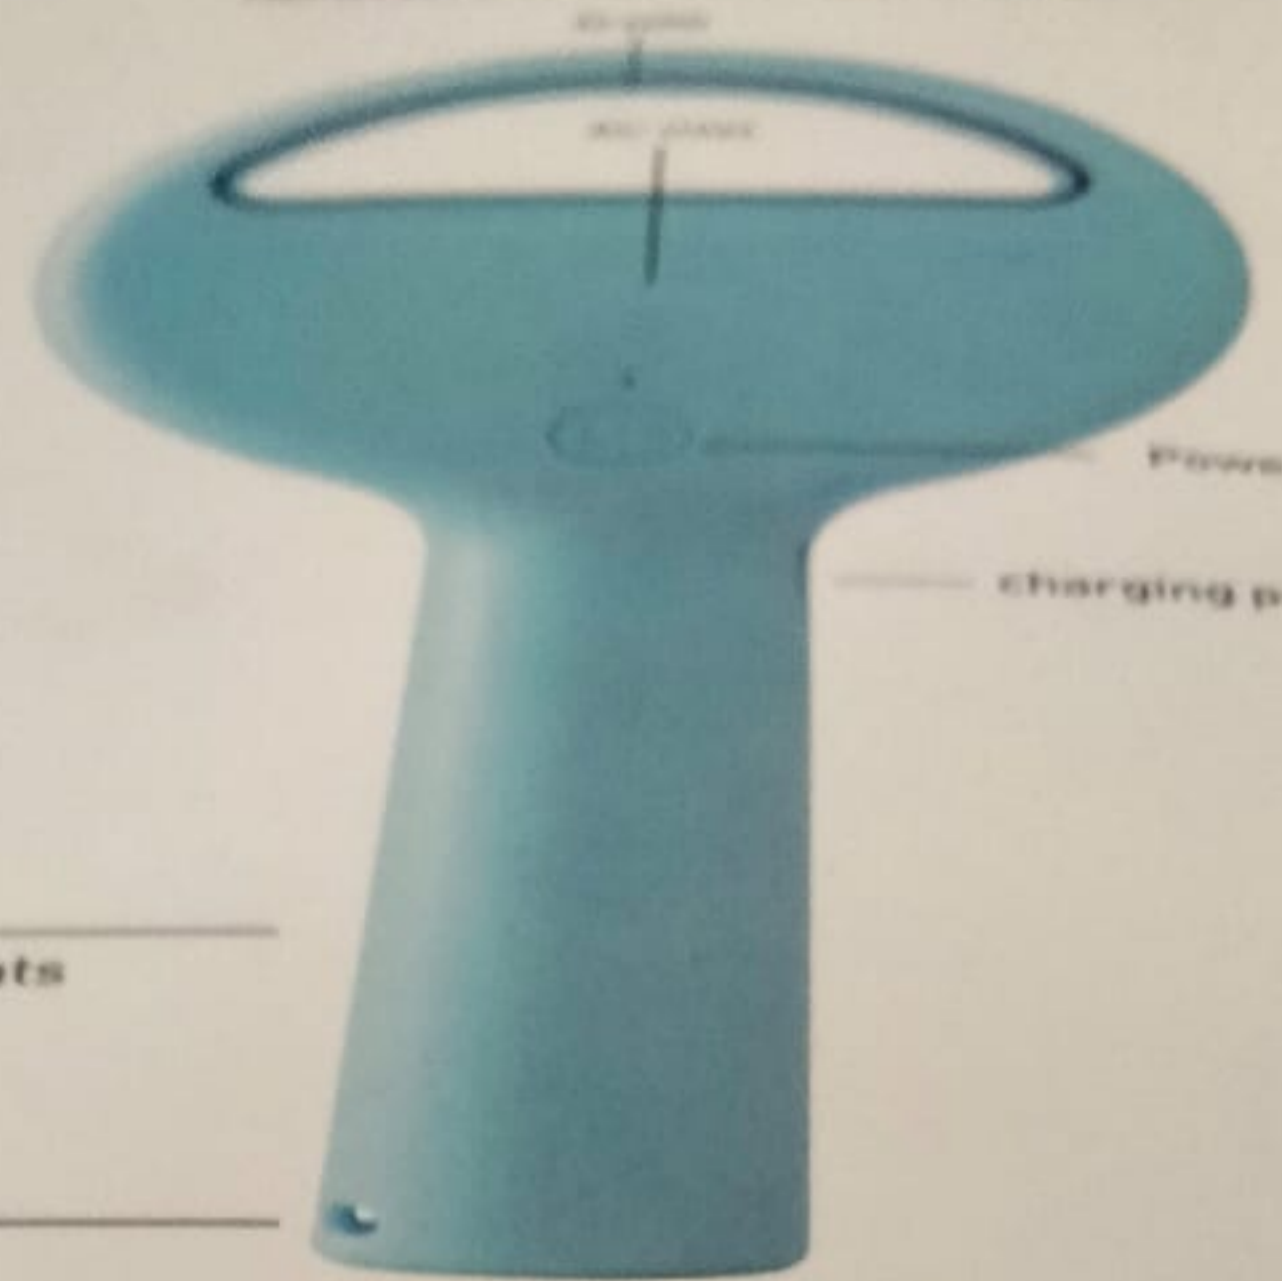

3.40" air inflow and discharge

Battery compartments

Hanging hole

Power

charging port

The base

Made in China

RoHS FC ♻️ CE

WLBF-X107
Bladeless Fan - Pink