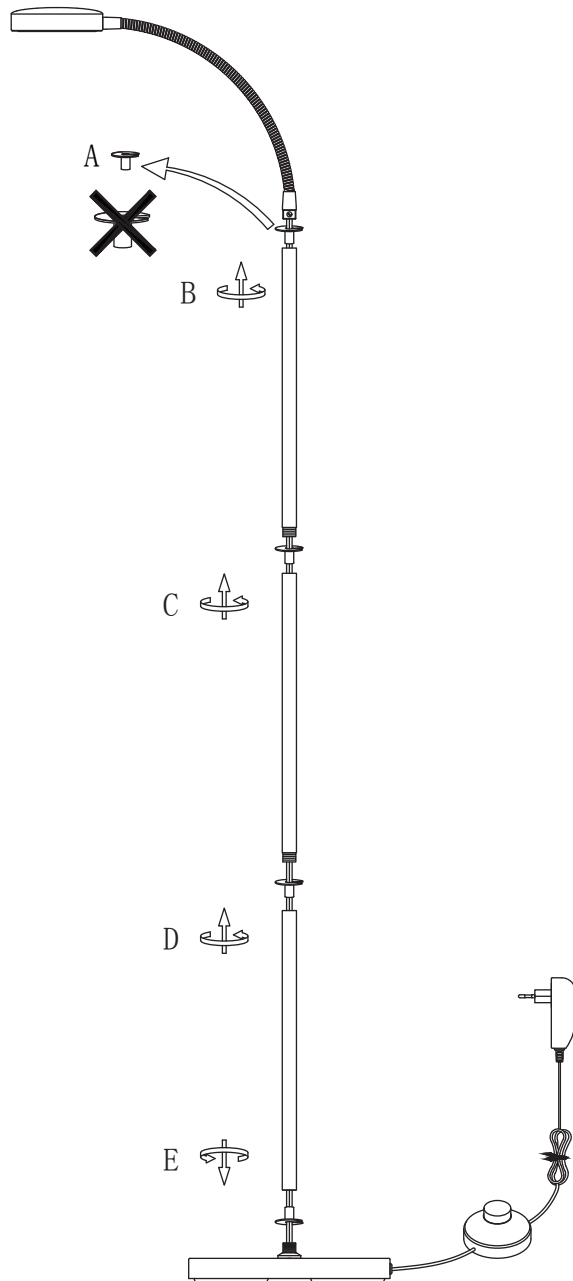

INSTRUCTION MANUAL

Trax FL Black
99254

Floor lamp
incl. LED QL7001067
540lm Module
397lm Lamp
5W LED
220-240V~50Hz
2700K
CRI>80
30000 h
15000 ON/OFF

Overall Sizes: