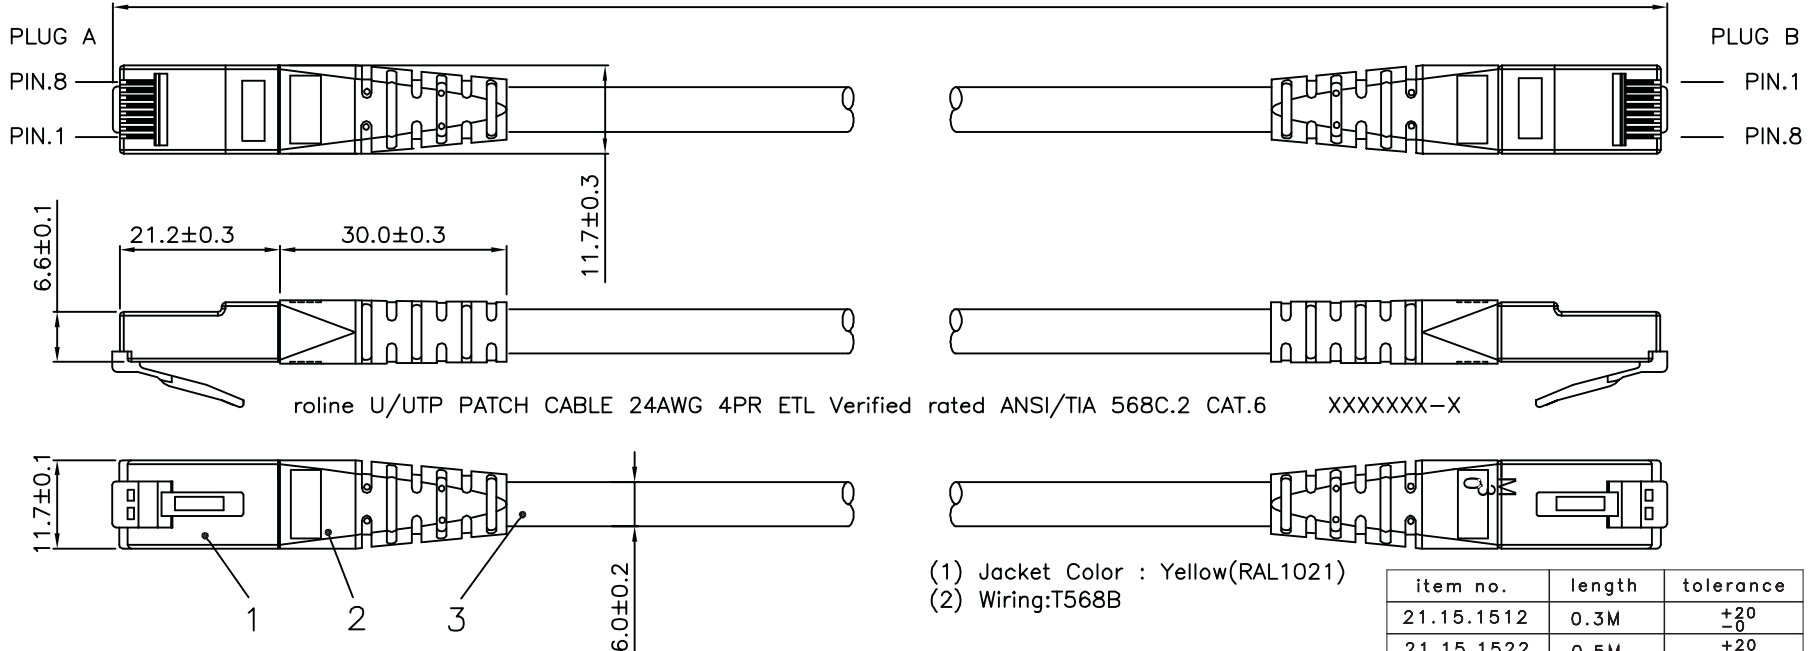

1 2 3 4 5 6

Total length (optional)

roline U/UTP PATCH CABLE 24AWG 4PR ETL Verified rated ANSI/TIA 568C.2 CAT.6 XXXXXX-X

- (1) Jacket Color : Yellow(RAL1021)
- (2) Wiring:T568B

| item no. | length | tolerance |
|------------|--------|------------|
| 21.15.1512 | 0.3M | +20 -0 |
| 21.15.1522 | 0.5M | +20 -0 |
| 21.15.1532 | 1M | +20 -0 |
| 21.15.0925 | 1.5M | +20 -0 |
| 21.15.1542 | 2M | +20 -10 |
| 21.15.1552 | 3M | +20 -10 |
| 21.15.1562 | 5M | +30 -20 |
| 21.15.1572 | 7M | +30 -20 |
| 21.15.1582 | 10M | +30 -20 |
| 21.15.1592 | 15M | +30 -20 |
| 21.15.1602 | 20M | +70 -30 |

Specification :

- Material :
1. RJ45 Plug :
 - 1-1. Housing : Polycarbonate, Transparent color.
 - 1-2. Contact material : Phosphor Bronze with 50-60 micro-inch Nickel plated.
 - 1-3. Contact finished : Min. 50 micro-inch Gold plated.
 2. Molding: PVC.
 3. Cable :
 - 3-1. Jacket : PVC.
 - 3-2. Conductor : 24 AWG stranded copper.
 - 3-3. Isolation : PE.
 - 3-4. Isolation Cross Bar for 4 pairs : PE.
 4. Cable structure : U/UTP, 4 twisted pair with Cross Bar.
 5. Minimum Bending Radius: 50mm

| | | | | | |
|---------------------------------|---------------------------------------|-------------|------------------------|------------|------------|
| item no | 21.15.1512 | 21.15.1522 | 21.15.1532 | 21.15.0925 | 21.15.1542 |
| | 21.15.1552 | 21.15.1562 | 21.15.1572 | 21.15.1582 | 21.15.1602 |
| Desc | ROLINE Cat 6 U/UTP Patch Cord, Yellow | | | | |
| "#": Matching DIM. | DRAWING | 23.JuL.2016 | byz | | |
| "*": Important DIM. | CHECK | 23.JuL.2016 | Jane | | |
| Others General DIM. | APPROVAL | 23.JuL.2016 | Jaimy | | |
| GENERAL TOLERANCE OF DIMENSIONS | | DATE | NAME | | |
| X.XXX ±0.005 | SCALE | 1/1 (A4) | UNIT | mm | |
| X.XX ±0.05 | | | DRAWING NO. | | |
| X.X ±0.1 | | | DRAWING CLASSIFICATION | | S |
| | | | | 1 OF 1 | |