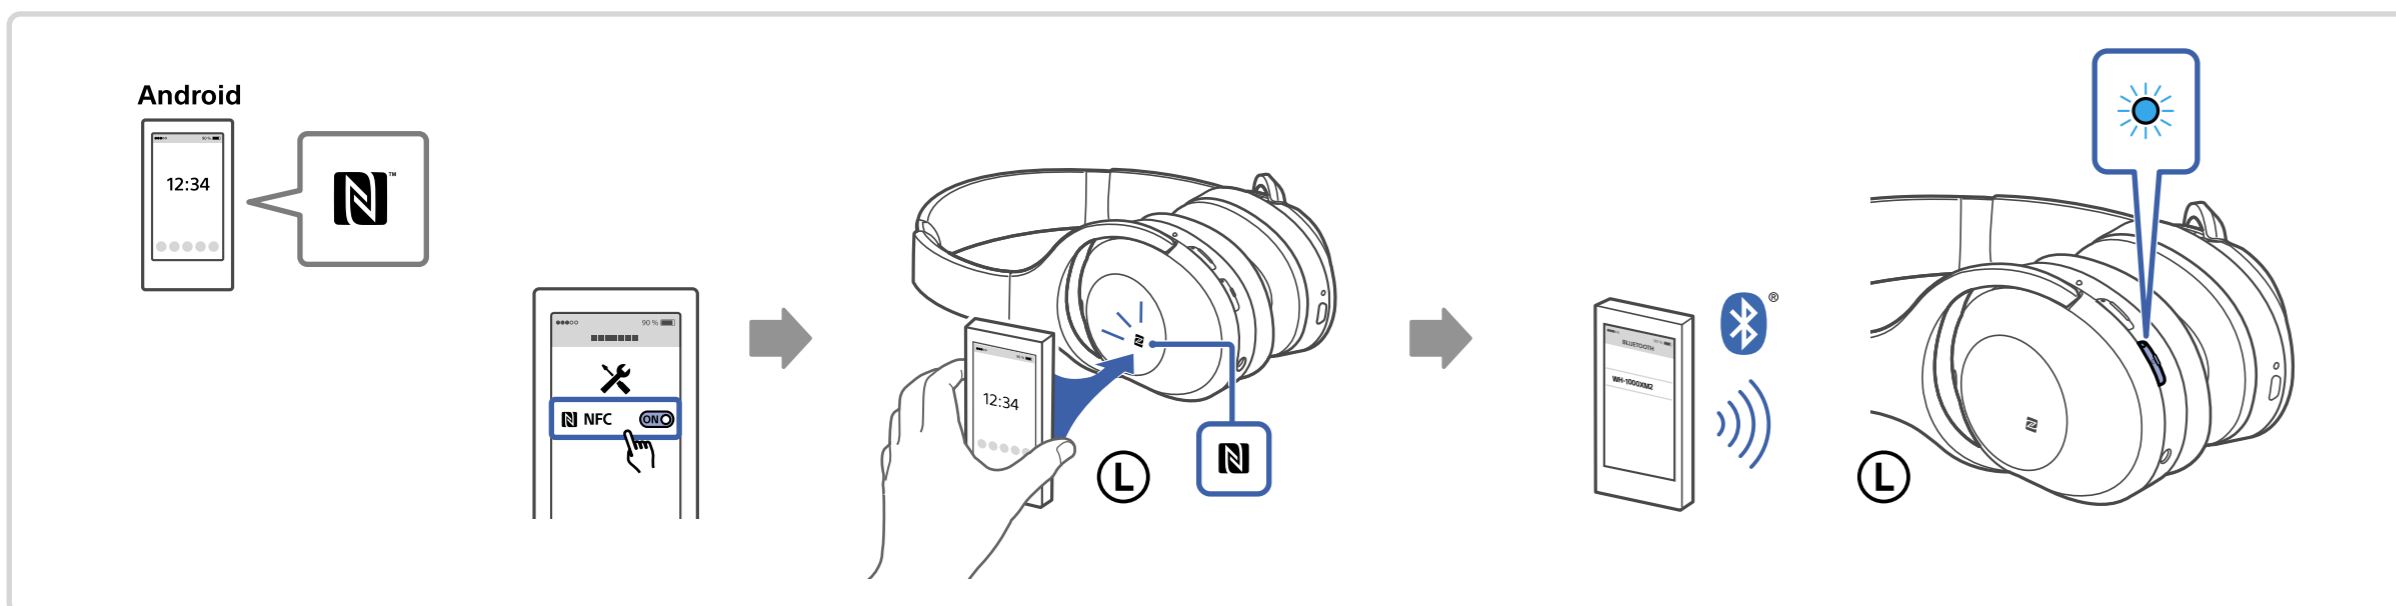

# 3

<http://www.sony.net/hpc/>

**i**

[http://rd1.sony.net/help/mdr/wh1000xm2/h\\_zz/](http://rd1.sony.net/help/mdr/wh1000xm2/h_zz/)

This block contains an information icon, a QR code, and the URL [http://rd1.sony.net/help/mdr/wh1000xm2/h\\_zz/](http://rd1.sony.net/help/mdr/wh1000xm2/h_zz/). Below the URL are icons of a laptop and a smartphone displaying the product page.