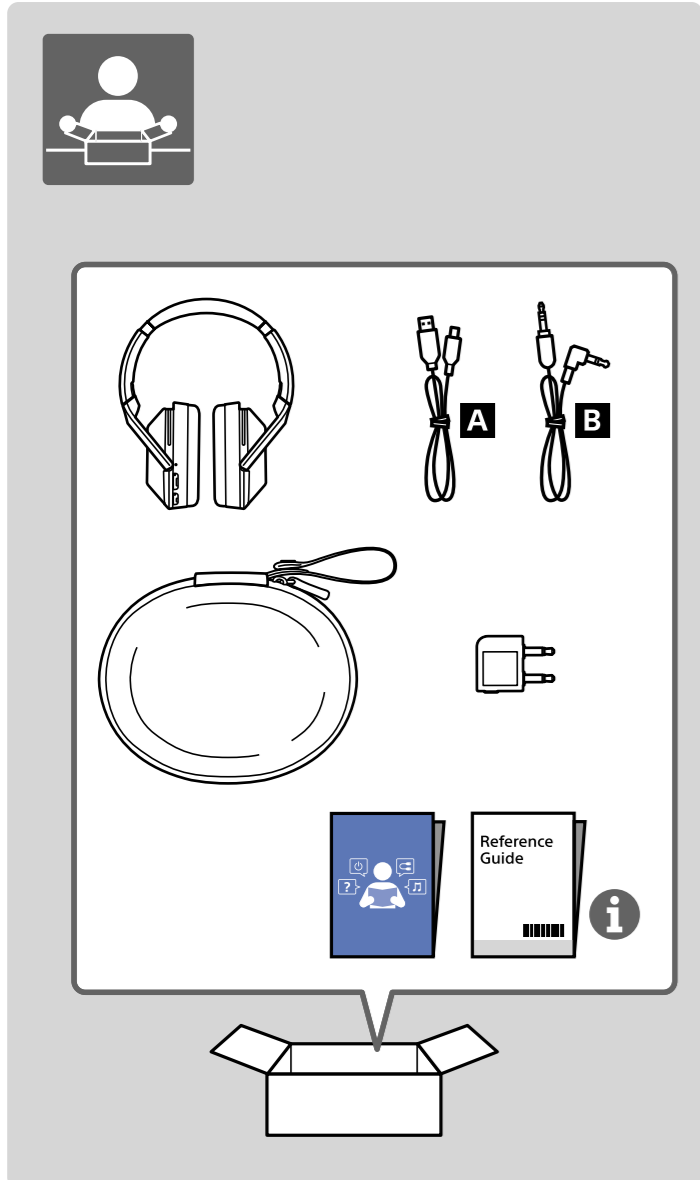

# 3

<http://www.sony.net/hpc/>

**i**

[http://rd1.sony.net/help/mdr/wh1000xm2/h\\_zz/](http://rd1.sony.net/help/mdr/wh1000xm2/h_zz/)

This block contains an information icon, a QR code, and the URL [http://rd1.sony.net/help/mdr/wh1000xm2/h\\_zz/](http://rd1.sony.net/help/mdr/wh1000xm2/h_zz/). Below the URL are icons of a laptop and a smartphone displaying the product page.