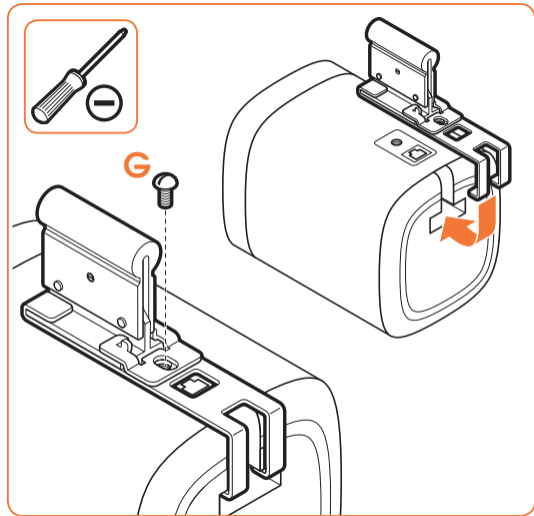

expanding experiences

SOUND 4201

Fits SONOS PLAY:1 (Max. weight load = 5 kg)

Scan the QR-code to find the installation movie on YouTube:

More information on: www.vogels.com

2

3

4