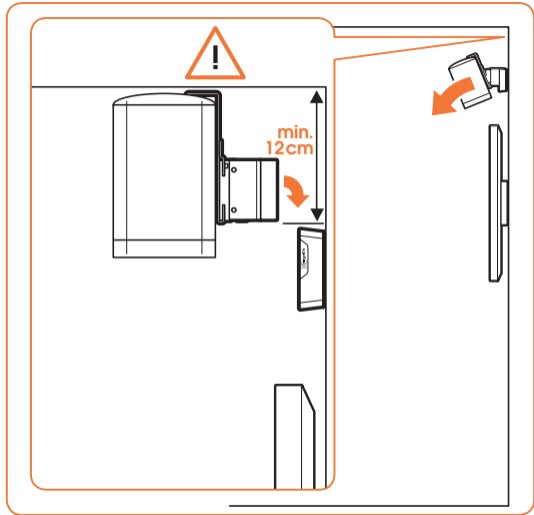

expanding experiences

SOUND 4201

Fits SONOS PLAY:1 (Max. weight load = 5 kg)

Scan the QR-code to find the installation movie on YouTube:

More information on: www.vogels.com

2

3

4