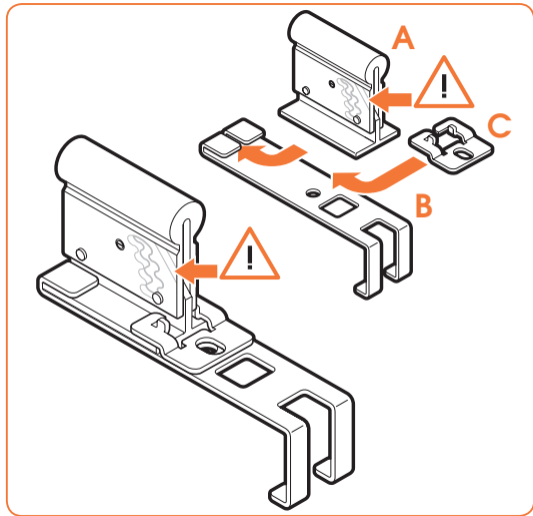

expanding experiences

SOUND 4201

Fits SONOS PLAY:1 (Max. weight load = 5 kg)

Scan the QR-code to find the installation movie on YouTube:

More information on: www.vogels.com

2

3

4