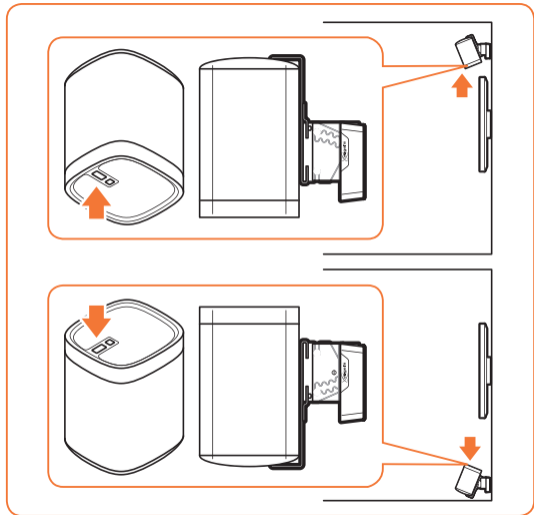

expanding experiences

SOUND 4201

Fits SONOS PLAY:1 (Max. weight load = 5 kg)

Scan the QR-code to find the installation movie on YouTube:

More information on: www.vogels.com

2

3

4