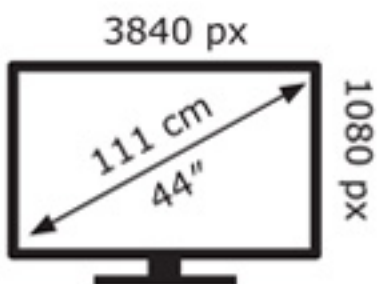

# ENERG

LC-Power

LC-M44-DFHD-120

**43** kWh/1000h

ABCDEF**G**

**55** kWh/1000h

2019/2013