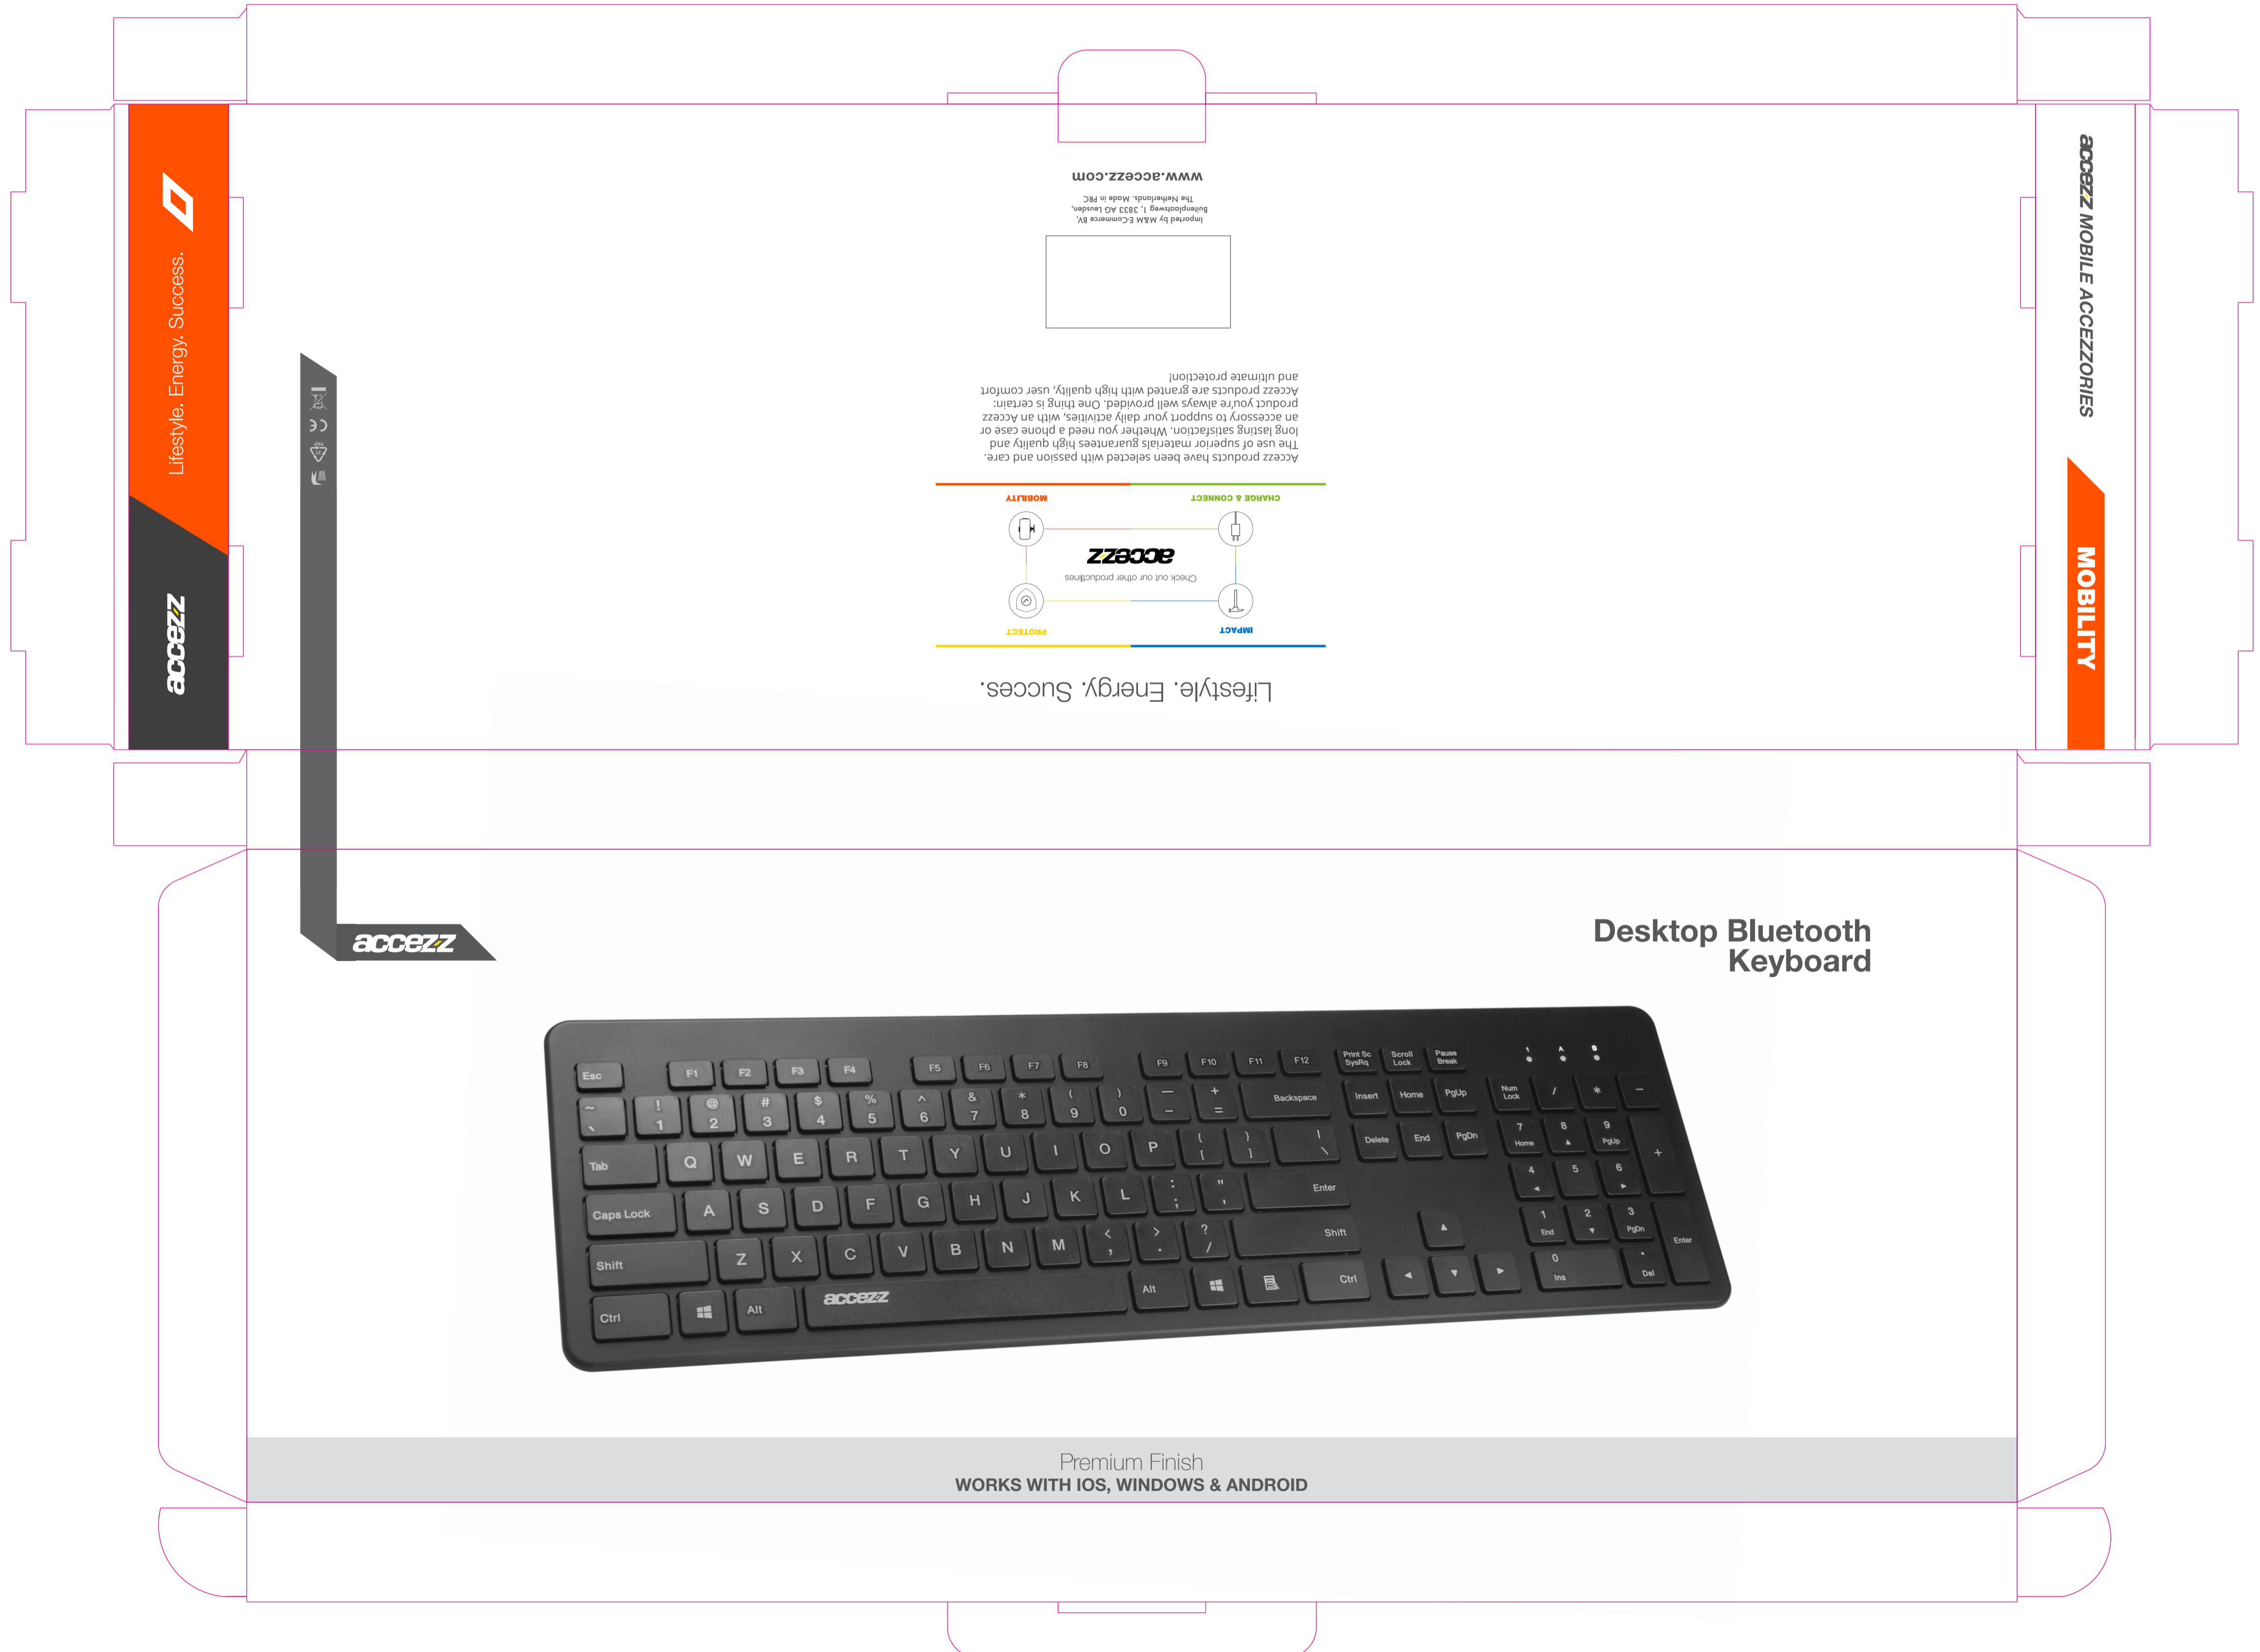

Premium Desktop Bluetooth Keyboard - Black
490mm x 175mm x 27mm

Lifestyle. Energy. Success.

accezZ

accezZ

Premium Finish
WORKS WITH IOS, WINDOWS & ANDROID

Desktop Bluetooth
Keyboard

Lifestyle. Energy. Success.