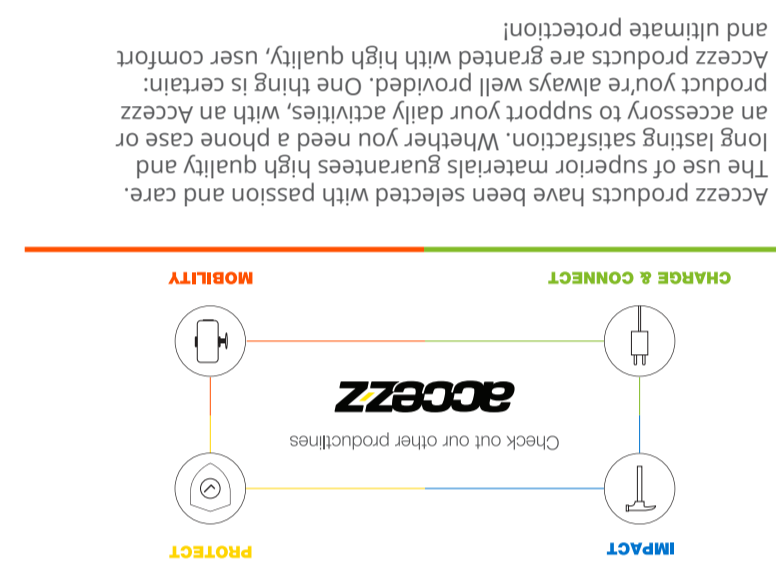

accezZ MOBILE ACCEZZORIES

MOBILITY