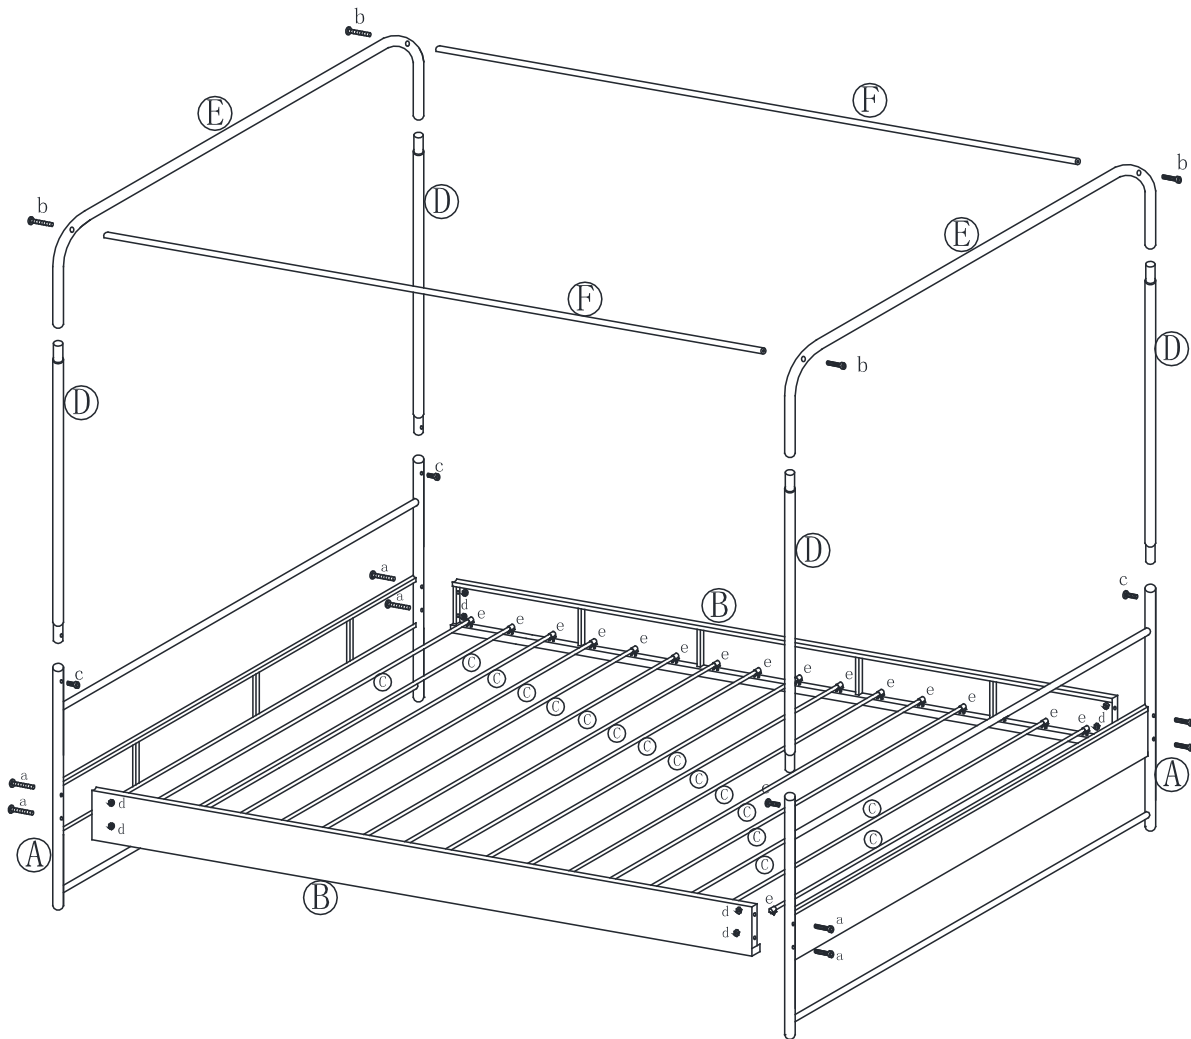

BUNK BED 90 CM

a		M6x55mm	8
b		M6x45mm	4
c		M6x15mm	4
d		M6	8
e			32
f			1
g			1

A	949*715*32 mm		×2
B	1998*160*28 mm		×2
C	16*930 mm		×16
D	32*1000 mm		×4
E	949*285*32 mm		×2
F	22*1995 mm		×2

1

a		8
d		8

2

c		4
---	---	---

5