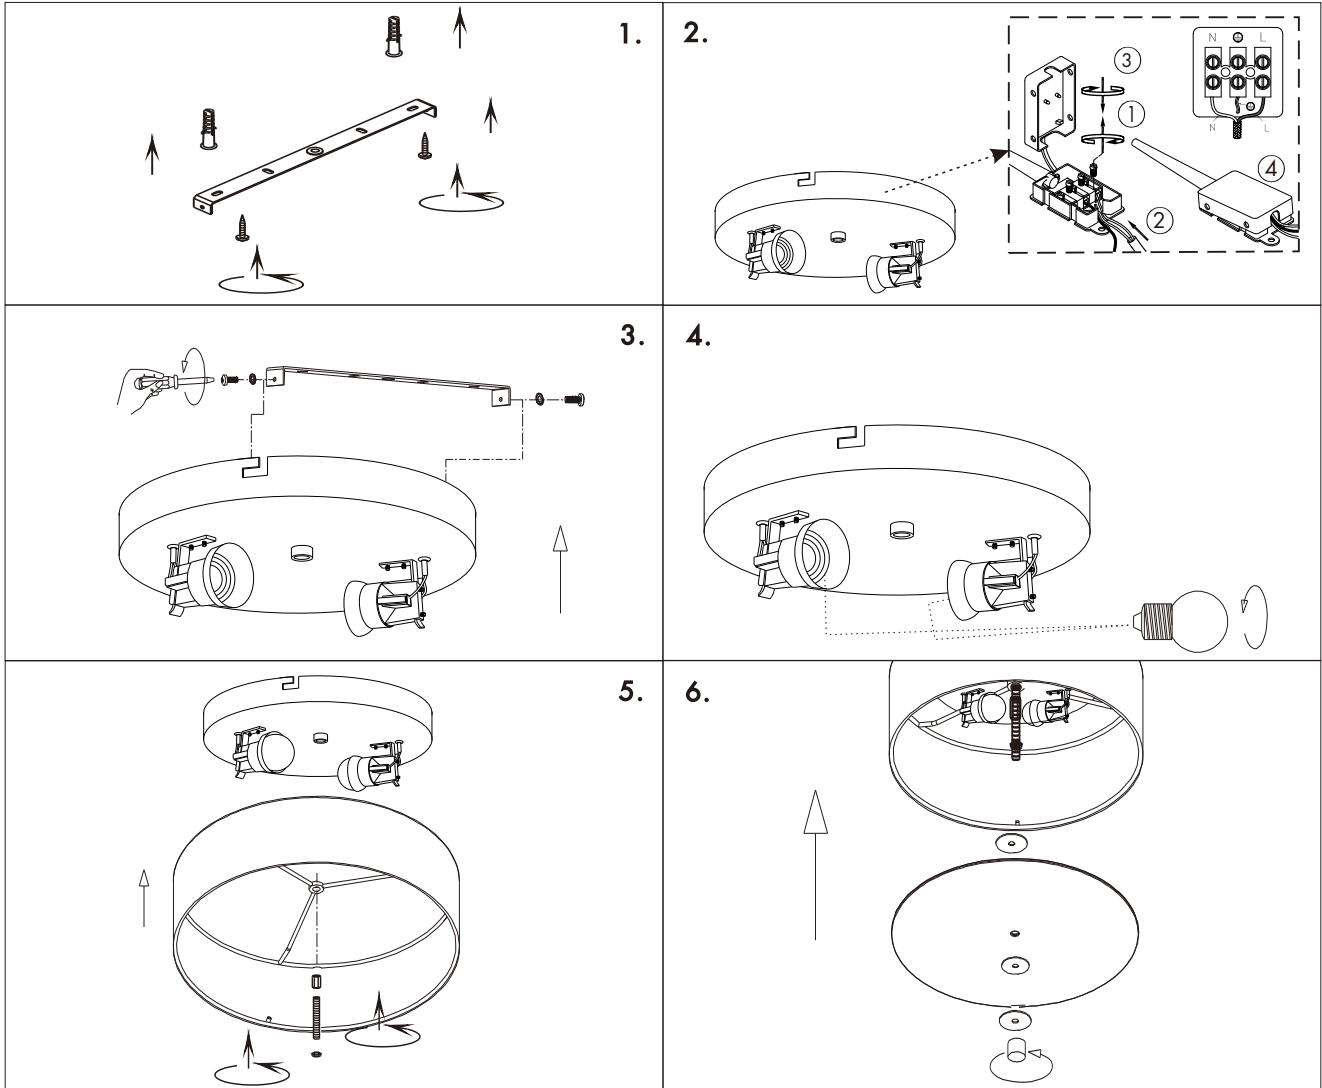

INSTRUCTION MANUAL

Drum CL Jute

Drum CL 30 Jute
Ceiling plate: 2xE27

Overall size:

Drum CL 50 Jute
Ceiling plate: 4xE27

Overall size:

Drum CL 70 Jute
Ceiling plate: 6xE27

Overall size: