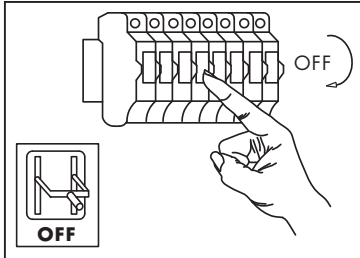

INSTRUCTION MANUAL

Emado 4 SL Burned Steel with Wood 96671

Overall size: