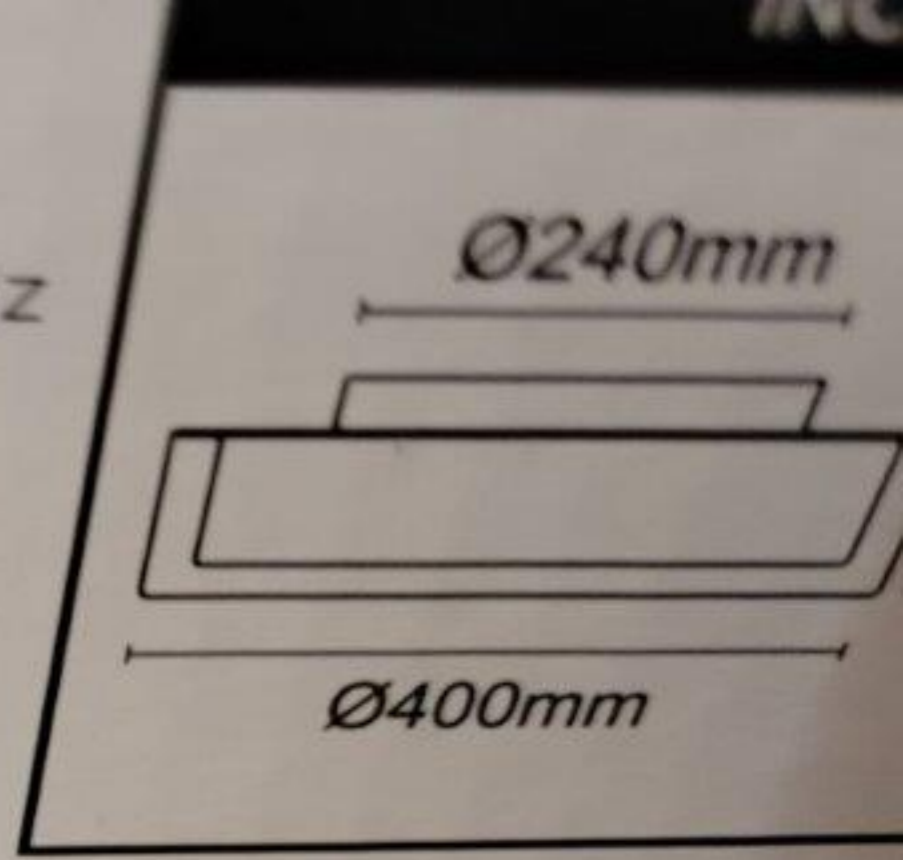

Light 

240V / 50Hz, 23w

Wi-Fi compatibility: IEEE 802.11 b/g/n, 2.4GHz

Security: WPA2

External accessories not included

The lamp will not operate properly when connected to a dimmer. Dimmable via the app or voice control

The luminous flux is based on the LED module performance, the product assembled with the cover has a luminous flux of 1450lm, 95W EQU

* Subject to the terms and conditions on wizconnected.com
WIZ - Protected under technologies & design patents, copyrights and trademarks.
Design and specifications are subject to change without notice.