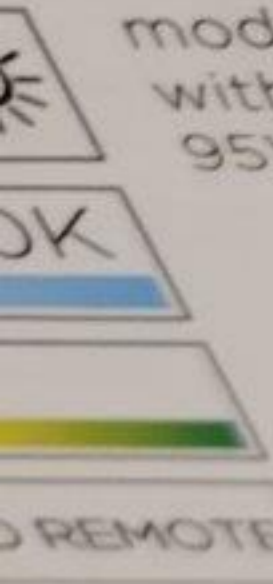

Light 

240V / 50Hz, 23w

Wi-Fi compatibility: IEEE 802.11 b/g/n, 2.4GHz

Security: WPA2

External accessories not included

The lamp will not operate properly when connected to a dimmer. Dimmable via the app or voice control

The luminous flux is based on the LED module performance, the product assembled with the cover has a luminous flux of 1450lm, 95W EQU

* Subject to the terms and conditions on wizconnected.com
WIZ - Protected under technologies & design patents, copyrights and trademarks.
Design and specifications are subject to change without notice.