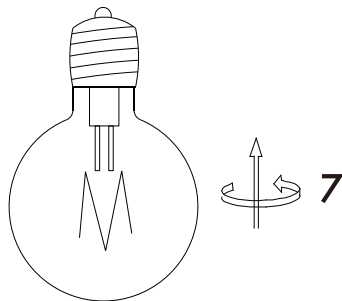

INSTRUCTION MANUAL

220~240V
50Hz

Max. ϕ 150mm
E27 Max. 60W

GUARANTEE
5 YEAR

Combi CL 10cm

Overall sizes: