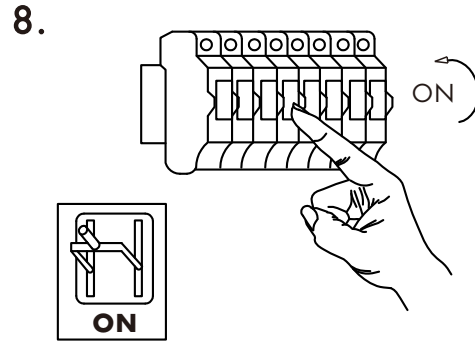

INSTRUCTION MANUAL

220~240V
50Hz

Max. ϕ 150mm
E27 Max. 60W

GUARANTEE
5 YEAR

Combi CL 10cm

Overall sizes: