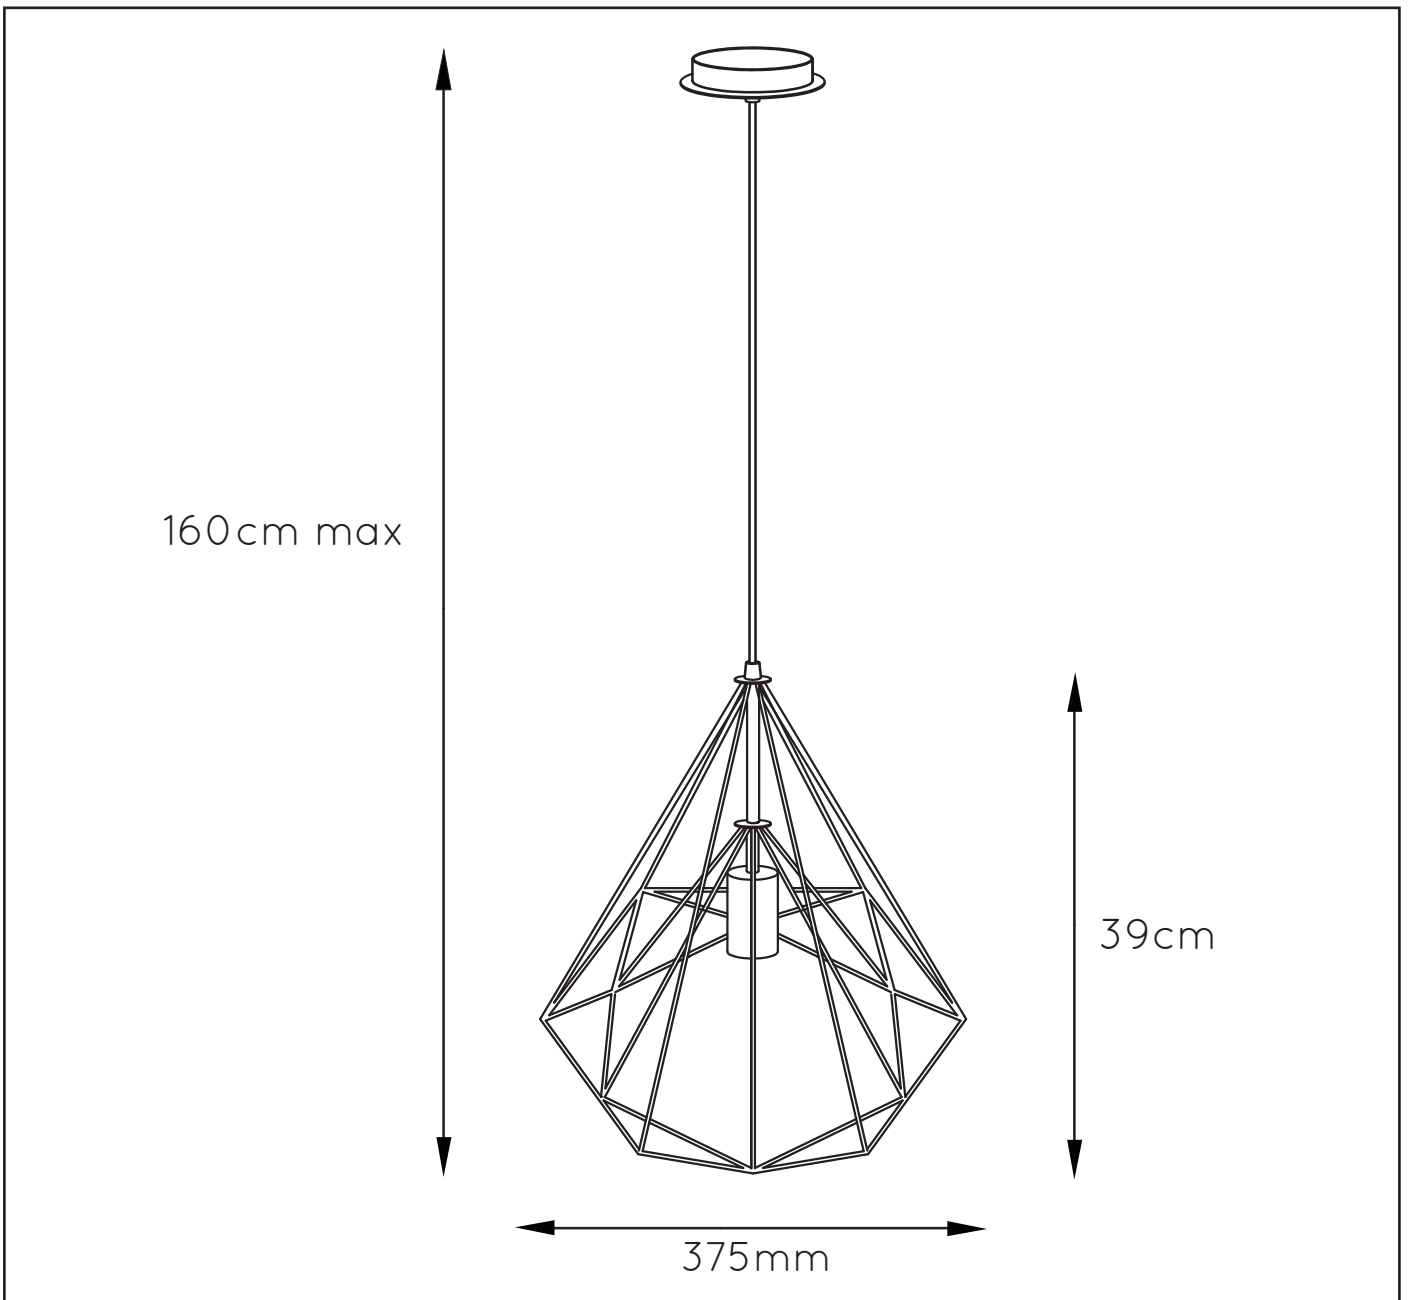

RICKY

Item number : 06496/37/17

EAN code : 5411212061058

Item number : 06496/37/30

EAN code : 5411212061041