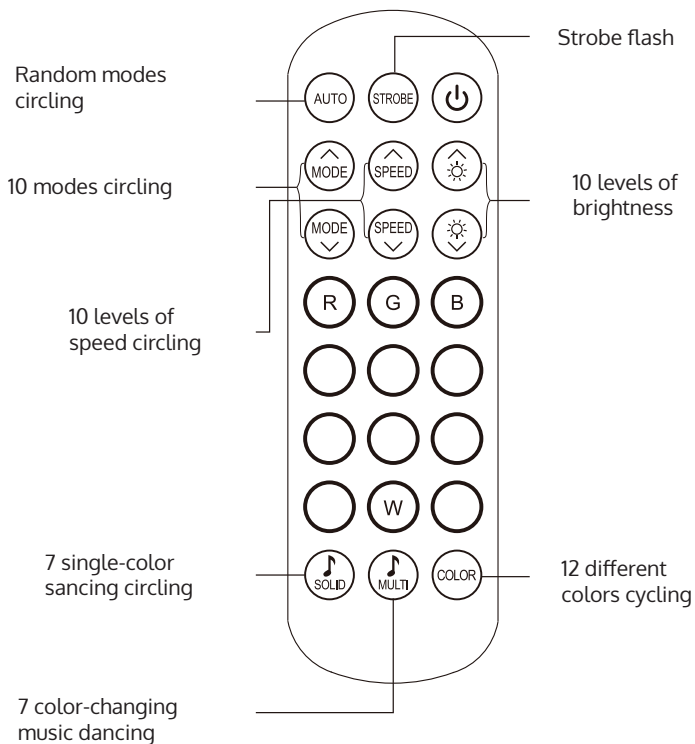

Charger

Instruction manual

3M adhesive tape

Installation diagram

Add device

(1) Download: Lideka Home app

(2) Add device:

- Switch on the LED strip and open the Lideka Home app
- Make sure GPS and Bluetooth are turned on
- Press "+" to add

Touch '+'

Search device

Device found

Group control

Touch '+'

Search device

Name group

Controller box

Remote control

For corner setup bend the strip and reinforce via clips; (NOTICE: avoid bending on LED beads.)

Inhoudsopgave

Producteigenschap	13
Productparameter	13
Product dimensie	13
Wat zit er in de verpakking	14
Installatie diagram	15
Voeg toestel toe	15
Groeps gebruik	17
Controller box	18
Afstandsbediening	19