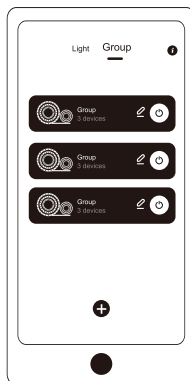

Charger

Instruction manual

3M adhesive tape

Installation diagram

Add device

(1) Download: Lideka Home app

(2) Add device:

- Switch on the LED strip and open the Lideka Home app
- Make sure GPS and Bluetooth are turned on
- Press "+" to add

Touch '+'

Search device

Device found

Group control

Touch '+'

Search device

Name group

Controller box

Remote control

For corner setup bend the strip and reinforce via clips; (NOTICE: avoid bending on LED beads.)

Inhoudsopgave

Producteigenschap	13
Productparameter	13
Product dimensie	13
Wat zit er in de verpakking	14
Installatie diagram	15
Voeg toestel toe	15
Groeps gebruik	17
Controller box	18
Afstandsbediening	19