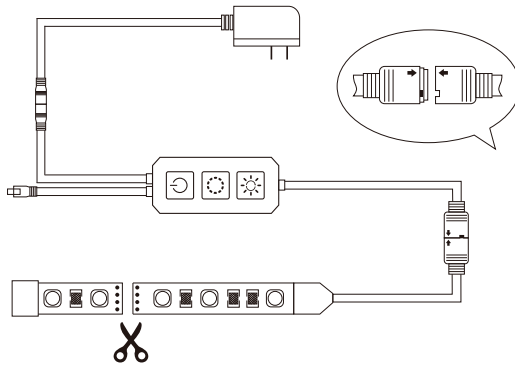

Charger

Instruction manual

3M adhesive tape

Installation diagram

Add device

(1) Download: Lideka Home app

(2) Add device:

- Switch on the LED strip and open the Lideka Home app
- Make sure GPS and Bluetooth are turned on
- Press "+" to add

Remote control

For corner setup bend the strip and reinforce via clips; (NOTICE: avoid bending on LED beads.)

Inhoudsopgave

Producteigenschap	13
Productparameter	13
Product dimensie	13
Wat zit er in de verpakking	14
Installatie diagram	15
Voeg toestel toe	15
Groeps gebruik	17
Controller box	18
Afstandsbediening	19