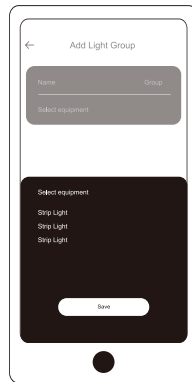

Charger

Instruction manual

3M adhesive tape

Installation diagram

Add device

(1) Download: Lideka Home app

(2) Add device:

- Switch on the LED strip and open the Lideka Home app
- Make sure GPS and Bluetooth are turned on
- Press "+" to add

Touch '+'

Search device

Device found

Group control

Touch '+'

Search device

Name group

Controller box

Remote control

For corner setup bend the strip and reinforce via clips; (NOTICE: avoid bending on LED beads.)

Inhoudsopgave

Producteigenschap	13
Productparameter	13
Product dimensie	13
Wat zit er in de verpakking	14
Installatie diagram	15
Voeg toestel toe	15
Groeps gebruik	17
Controller box	18
Afstandsbediening	19