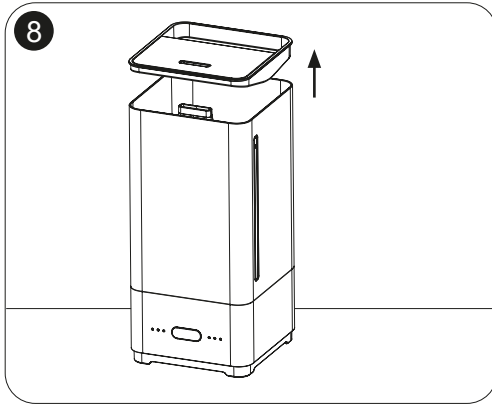

Quick start guide ^{A)}

*Tap water contains calcium which reduces the lifespan of the product C)

12

2 4 6

⋮ ⋮ ⋮

1x 2H timer ^{H)}

2 ● 4 ○ 6 ○

2x 4H timer ^{I)}