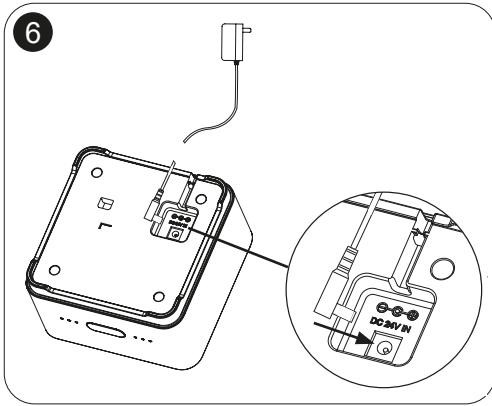

Quick start guide ^{A)}

*Tap water contains calcium which reduces the lifespan of the product C)

12

2 4 6

⋮ ⋮ ⋮

1x 2H timer ^{H)}

2 ● 4 ○ 6 ○

2x 4H timer ^{I)}