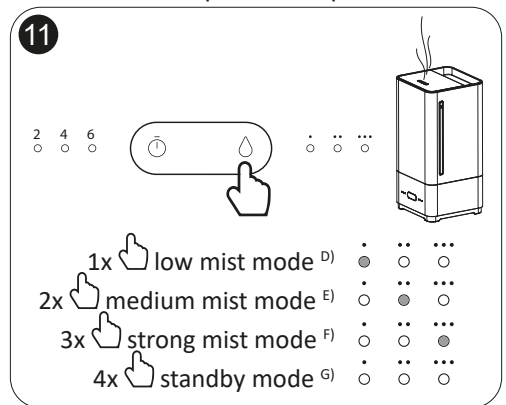

Quick start guide ^{A)}

*Tap water contains calcium which reduces the lifespan of the product C)

12

2 4 6

⋮ ⋮ ⋮

1x 2H timer ^{H)}

2 ● 4 ○ 6 ○

2x 4H timer ^{I)}