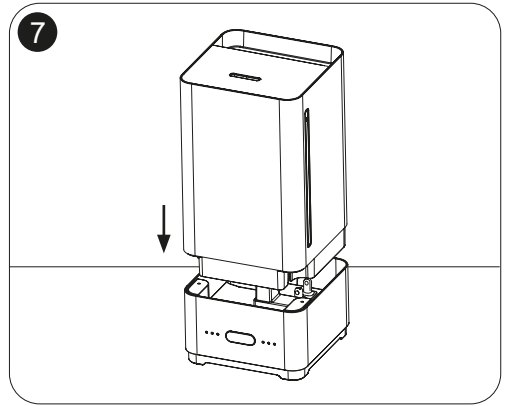

Quick start guide ^{A)}

*Tap water contains calcium which reduces the lifespan of the product C)

12

2 4 6

⋮ ⋮ ⋮

1x 2H timer ^{H)}

2 ● 4 ○ 6 ○

2x 4H timer ^{I)}