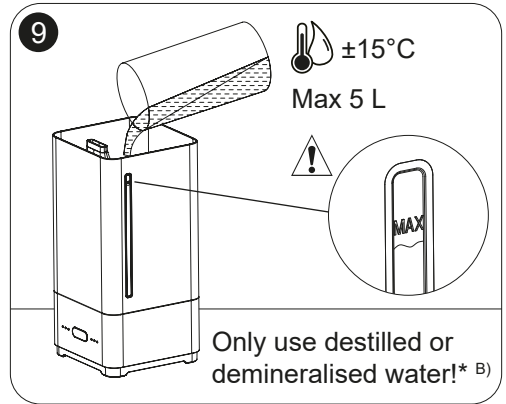

Quick start guide ^{A)}

*Tap water contains calcium which reduces the lifespan of the product C)

12

2 4 6

⋮ ⋮ ⋮

1x 2H timer ^{H)}

2 ● 4 ○ 6 ○

2x 4H timer ^{I)}