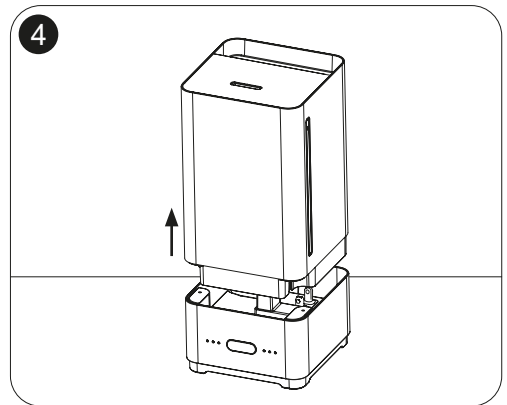

Quick start guide ^{A)}

*Tap water contains calcium which reduces the lifespan of the product C)

12

2 4 6

⋮ ⋮ ⋮

1x 2H timer ^{H)}

2 ● 4 ○ 6 ○

2x 4H timer ^{I)}