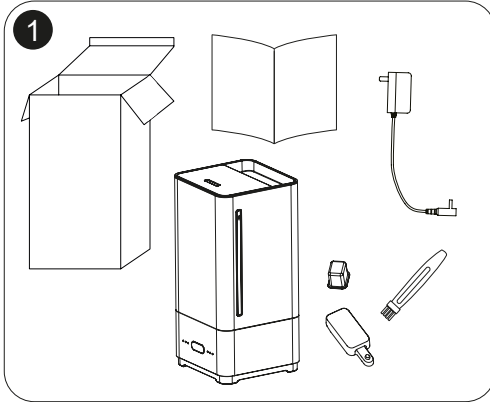

Quick start guide ^{A)}

*Tap water contains calcium which reduces the lifespan of the product C)

12

2 4 6

⋮ ⋮ ⋮

1x 2H timer ^{H)}

2 ● 4 ○ 6 ○

2x 4H timer ^{I)}