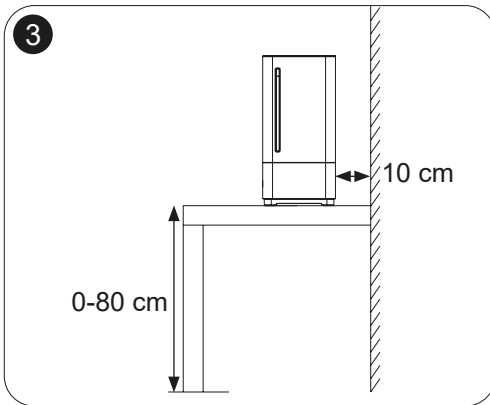

Quick start guide ^{A)}

*Tap water contains calcium which reduces the lifespan of the product C)

12

2 4 6

⋮ ⋮ ⋮

1x 2H timer ^{H)}

2 ● 4 ○ 6 ○

2x 4H timer ^{I)}