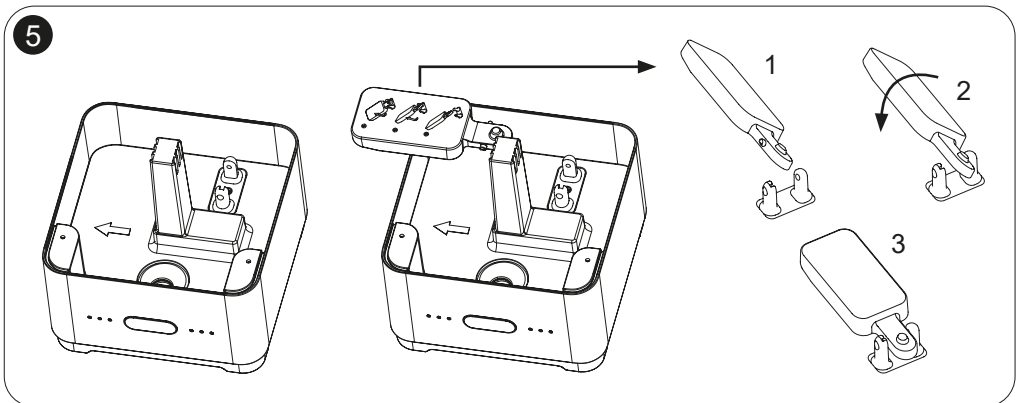

Quick start guide ^{A)}

*Tap water contains calcium which reduces the lifespan of the product C)

12

2 4 6

⋮ ⋮ ⋮

1x 2H timer ^{H)}

2 ● 4 ○ 6 ○

2x 4H timer ^{I)}