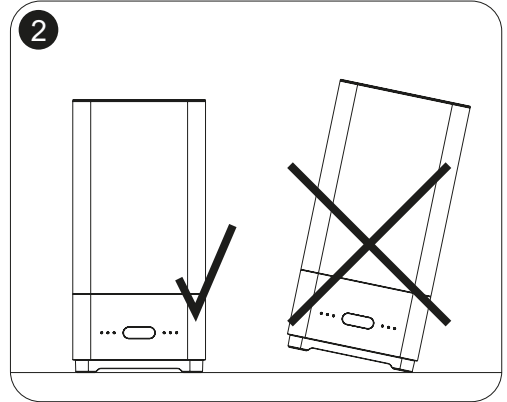

Quick start guide ^{A)}

*Tap water contains calcium which reduces the lifespan of the product C)

12

2 4 6

⋮ ⋮ ⋮

1x 2H timer ^{H)}

2 ● 4 ○ 6 ○

2x 4H timer ^{I)}