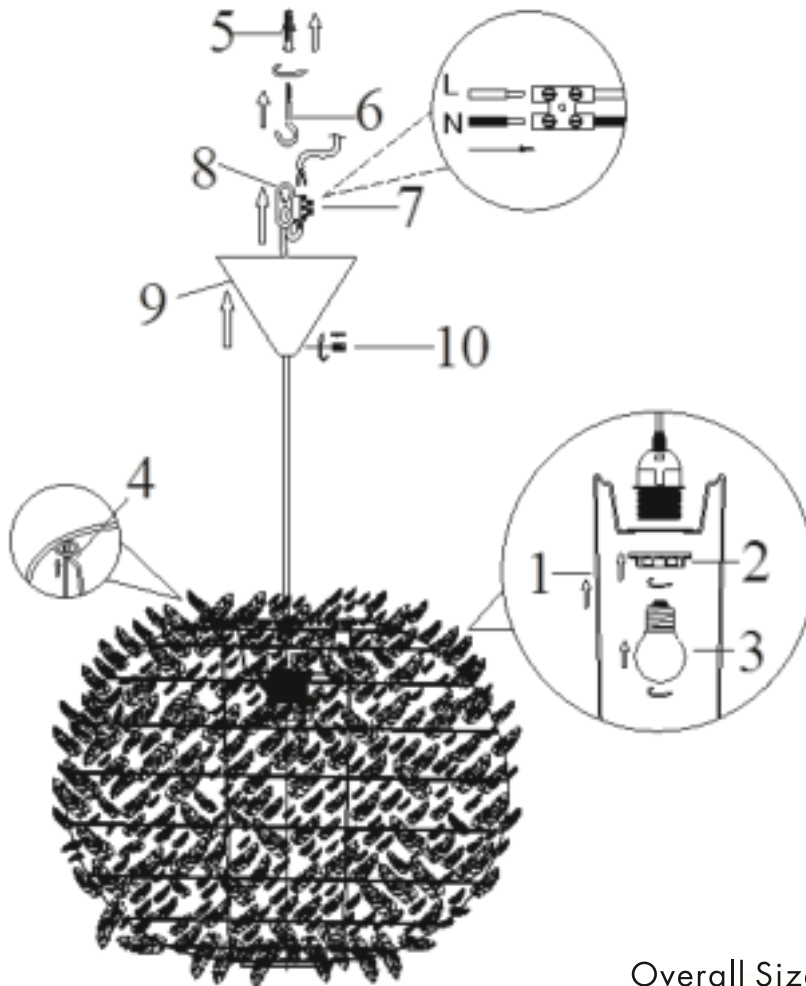

INSTRUCTION MANUAL

Feather HL 40 White
94757

Overall Sizes: