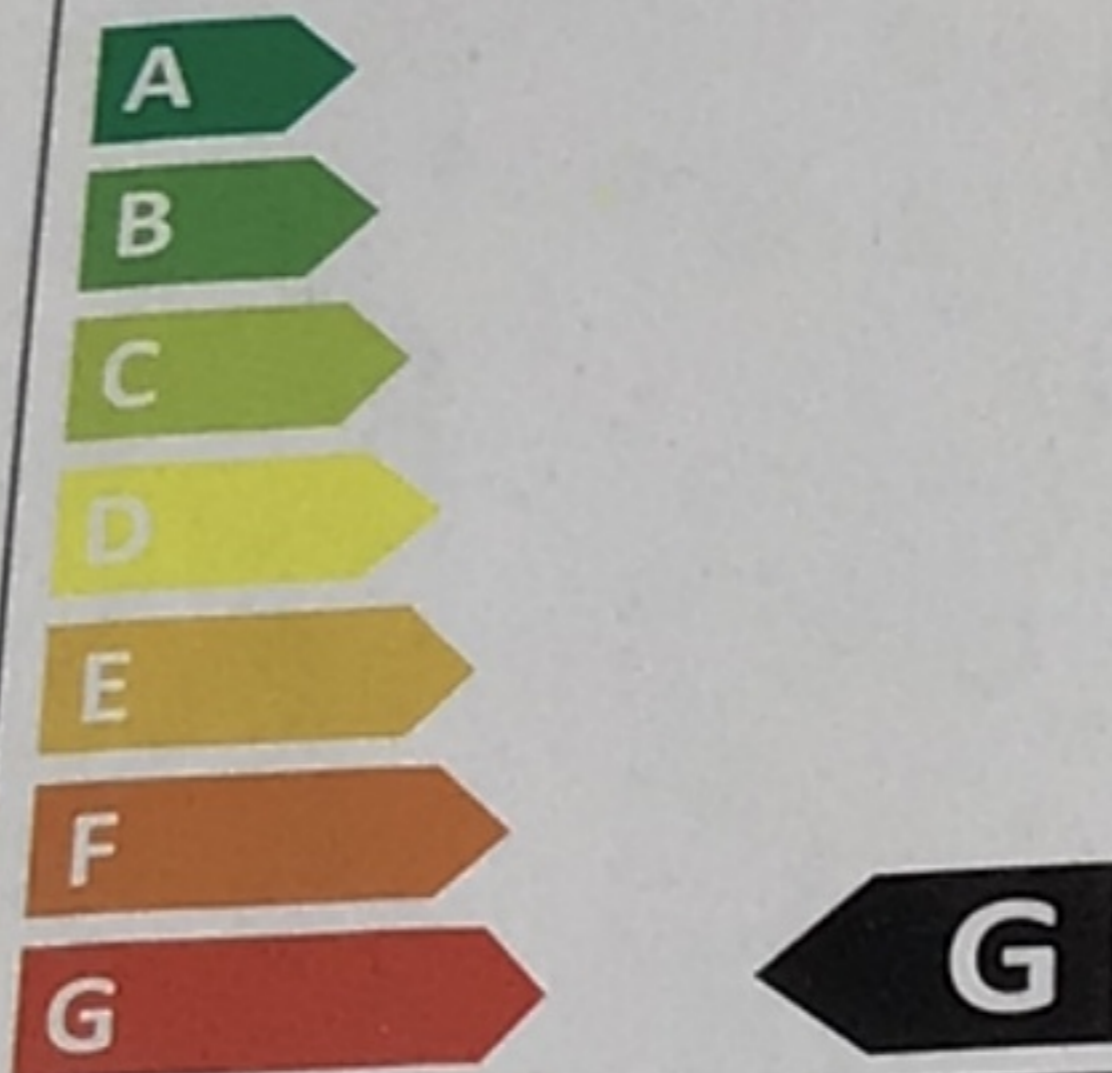

CLEAR SOFT G

Information

V•Hz	220-240 V•50 Hz
mA	11
Watt (W)	2,5
Lumen (lm _{360°})	150
Kelvin (K)	2200
Ra	90
Lifetime (h)	15 000
Base	E14
Dimmer compatible: startrading.com/dimmer	

STAR TRADING AB

338-35

3
kWh/1000h

2019/2015

STAR
TRADING

Art. No. 338-35

Star Street 1, 51250 SVENJUNGA, Sweden
www.startrading.com

7 391482031730

BK-338-35-C Made in China

230 V, 50 Hz