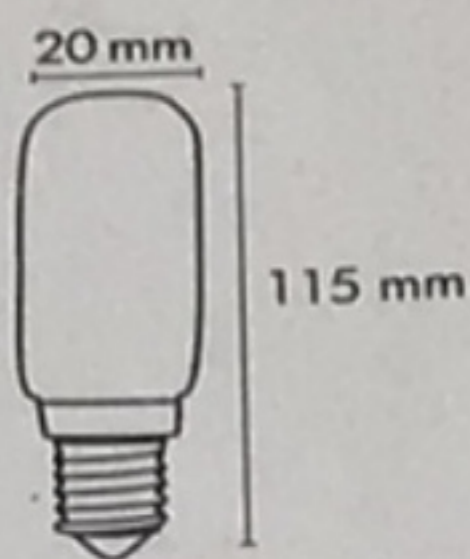

CLEAR SOFT G

Information

V•Hz	220-240 V•50 Hz
mA	11
Watt (W)	2,5
Lumen (lm _{360°})	150
Kelvin (K)	2200
Ra	90
Lifetime (h)	15 000
Base	E14
Dimmer compatible: startrading.com/dimmer	

STAR TRADING AB

338-35

3
kWh/1000h

2019/2015

STAR
TRADING

Art. No. 338-35

Star Street 1, 51250 SVENJUNGA, Sweden
www.startrading.com

7 391482031730

BK-338-35-C Made in China

230 V, 50 Hz