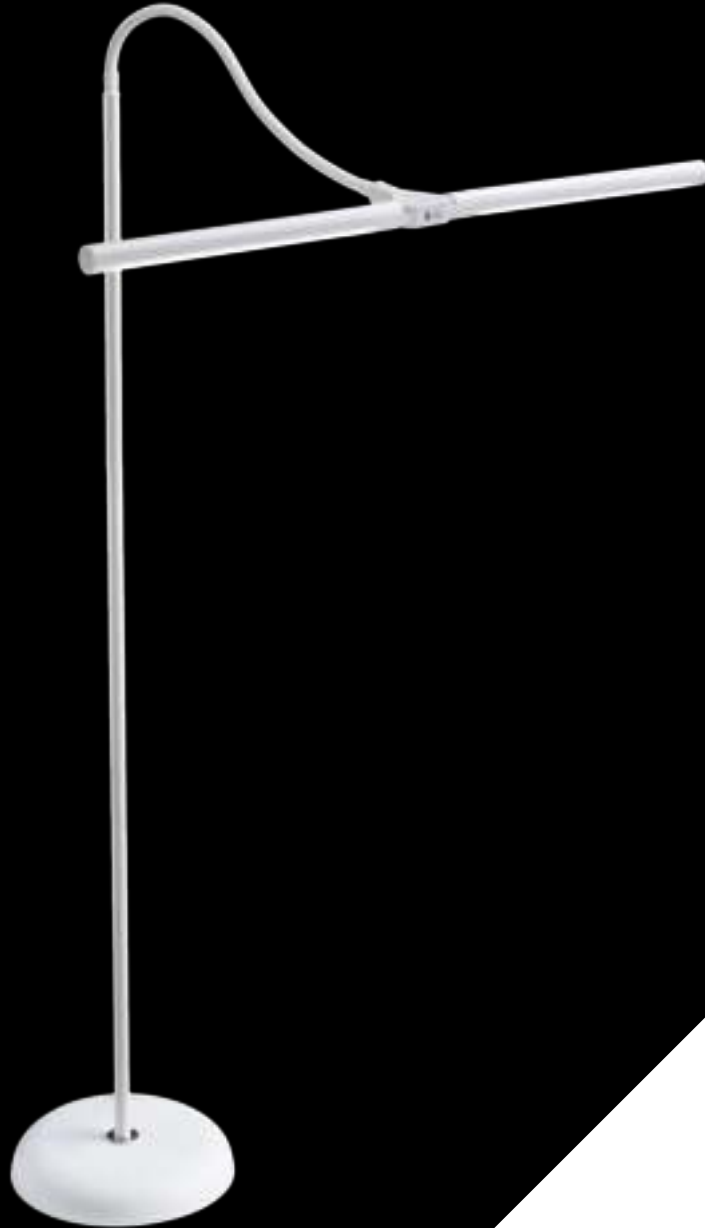

# DuoLamp™

FLOOR

Fact Sheet

Double your light and eliminate shadows with the DuoLamp Floor. The adjustable arm directs light exactly where needed, making this lamp a great addition to any salon offering eyelash, eyebrow or tattooing services. With its slim and sleek design, the DuoLamp Floor is unobtrusive and emits a fantastic quality of light and accurate colour matching due to its 56 bright, high quality LEDs.

---

2,090 Lux at 30cm (12")

---

4 brightness levels

---

## FEATURES

- Double shade increases your illuminated work surface
- Flexible arm directs light exactly where needed
- Bright daylight LEDs for true colour matching
- Touch switch dimmer with 4 brightness levels
- Lamp brightness: 2,090 Lux at 30cm (12")

### Product information

Weight	3.5 kg (7.8 lb)
Colour	white
Cable length	1.8 m (68.9")