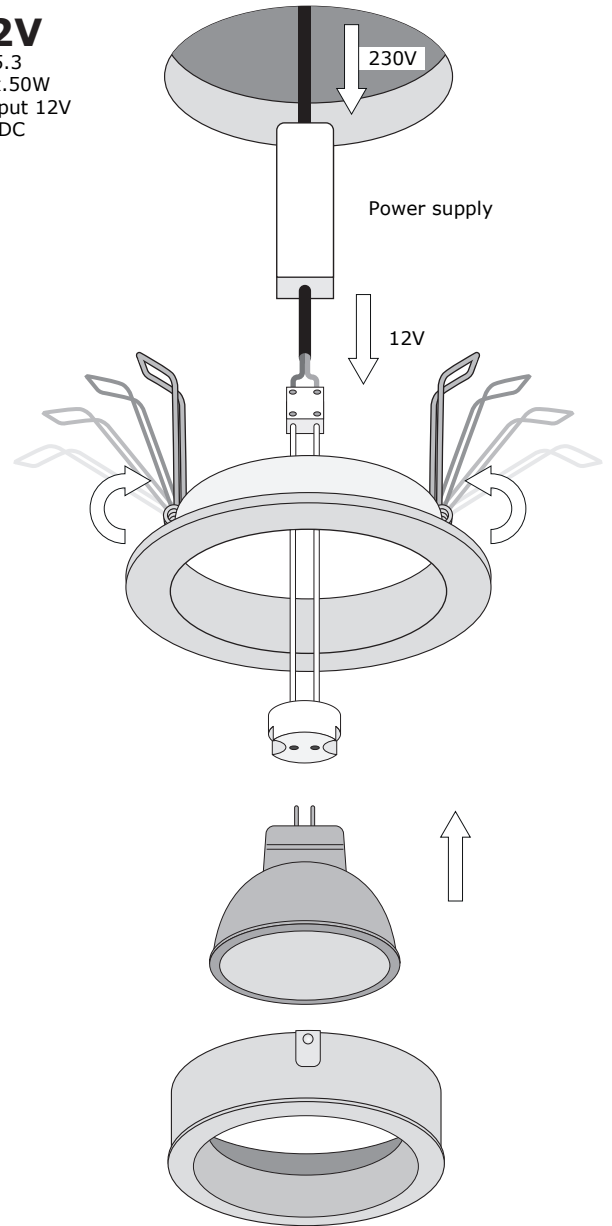

1

Installation Manual

Milano (square) and Bolzano (round)

UPHIX®

2

50114302 Milano	aluminium
50114322 Milano	white
50114342 Milano	gold
50114362 Milano	black
50114364 Milano	black

50114403 Bolzano	aluminium
50114423 Bolzano	white
50114463 Bolzano	black

3

230V
GU10
Max.50W

12V
GU5.3
Max.50W
Output 12V
AC/DC

4