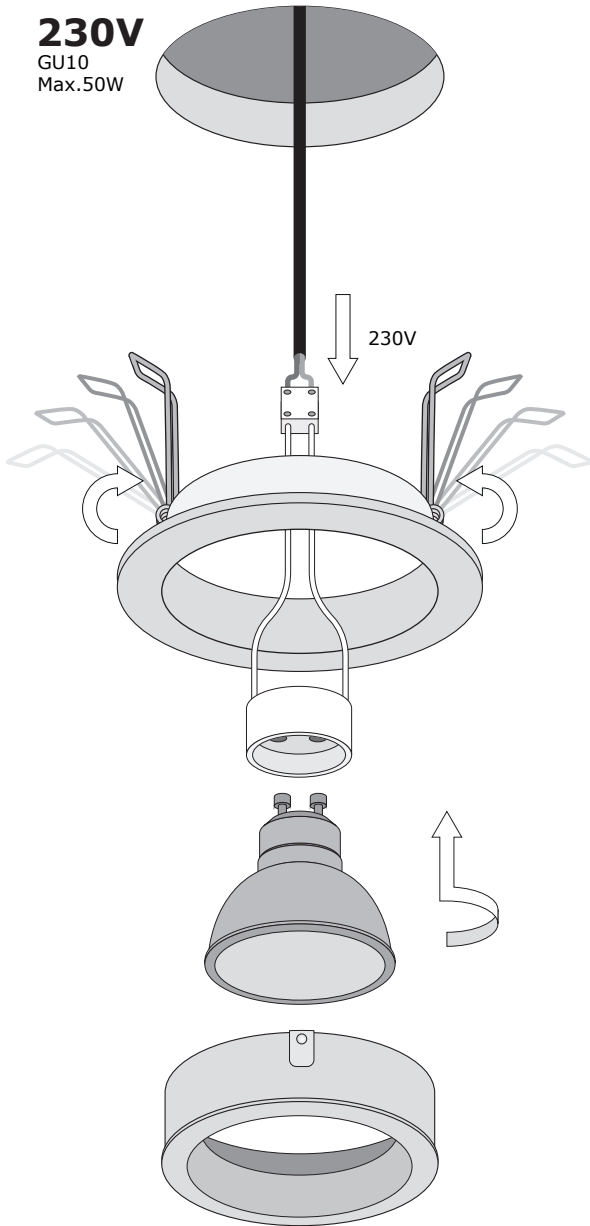

1

Installation Manual

Milano (square) and Bolzano (round)

UPHIX®

2

50114302 Milano	aluminium
50114322 Milano	white
50114342 Milano	gold
50114362 Milano	black
50114364 Milano	black

50114403 Bolzano	aluminium
50114423 Bolzano	white
50114463 Bolzano	black

3

230V
GU10
Max.50W

12V
GU5.3
Max.50W
Output 12V
AC/DC

4