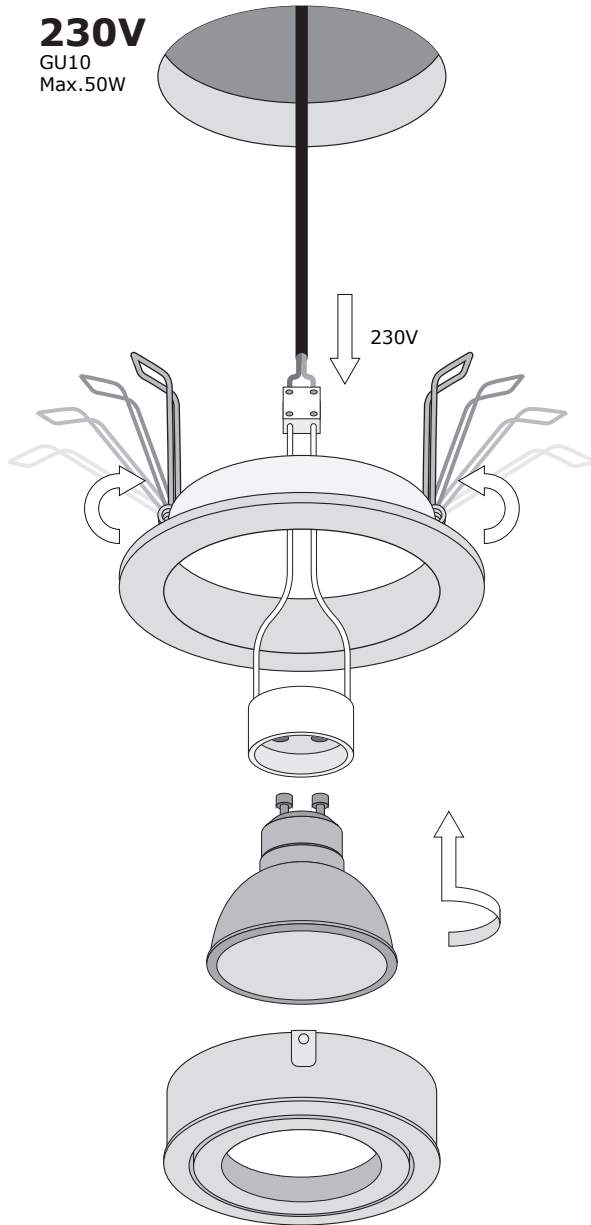

# Installation Manual

Torino (square) and Modena (round)

3

**230V**  
GU10  
Max.50W

**12V**  
GU5.3  
Max.50W  
Output 12V  
AC/DC

4