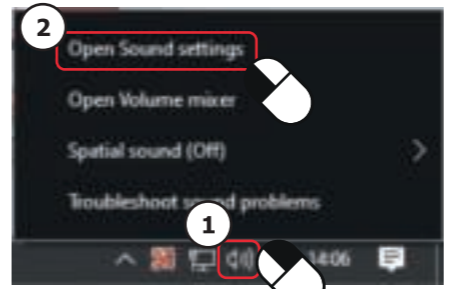

Trust

RUDOX | **STUDIO QUALITY**
PC LAPTOP

www.trust.com/23874/faq

3

4

4

5

5