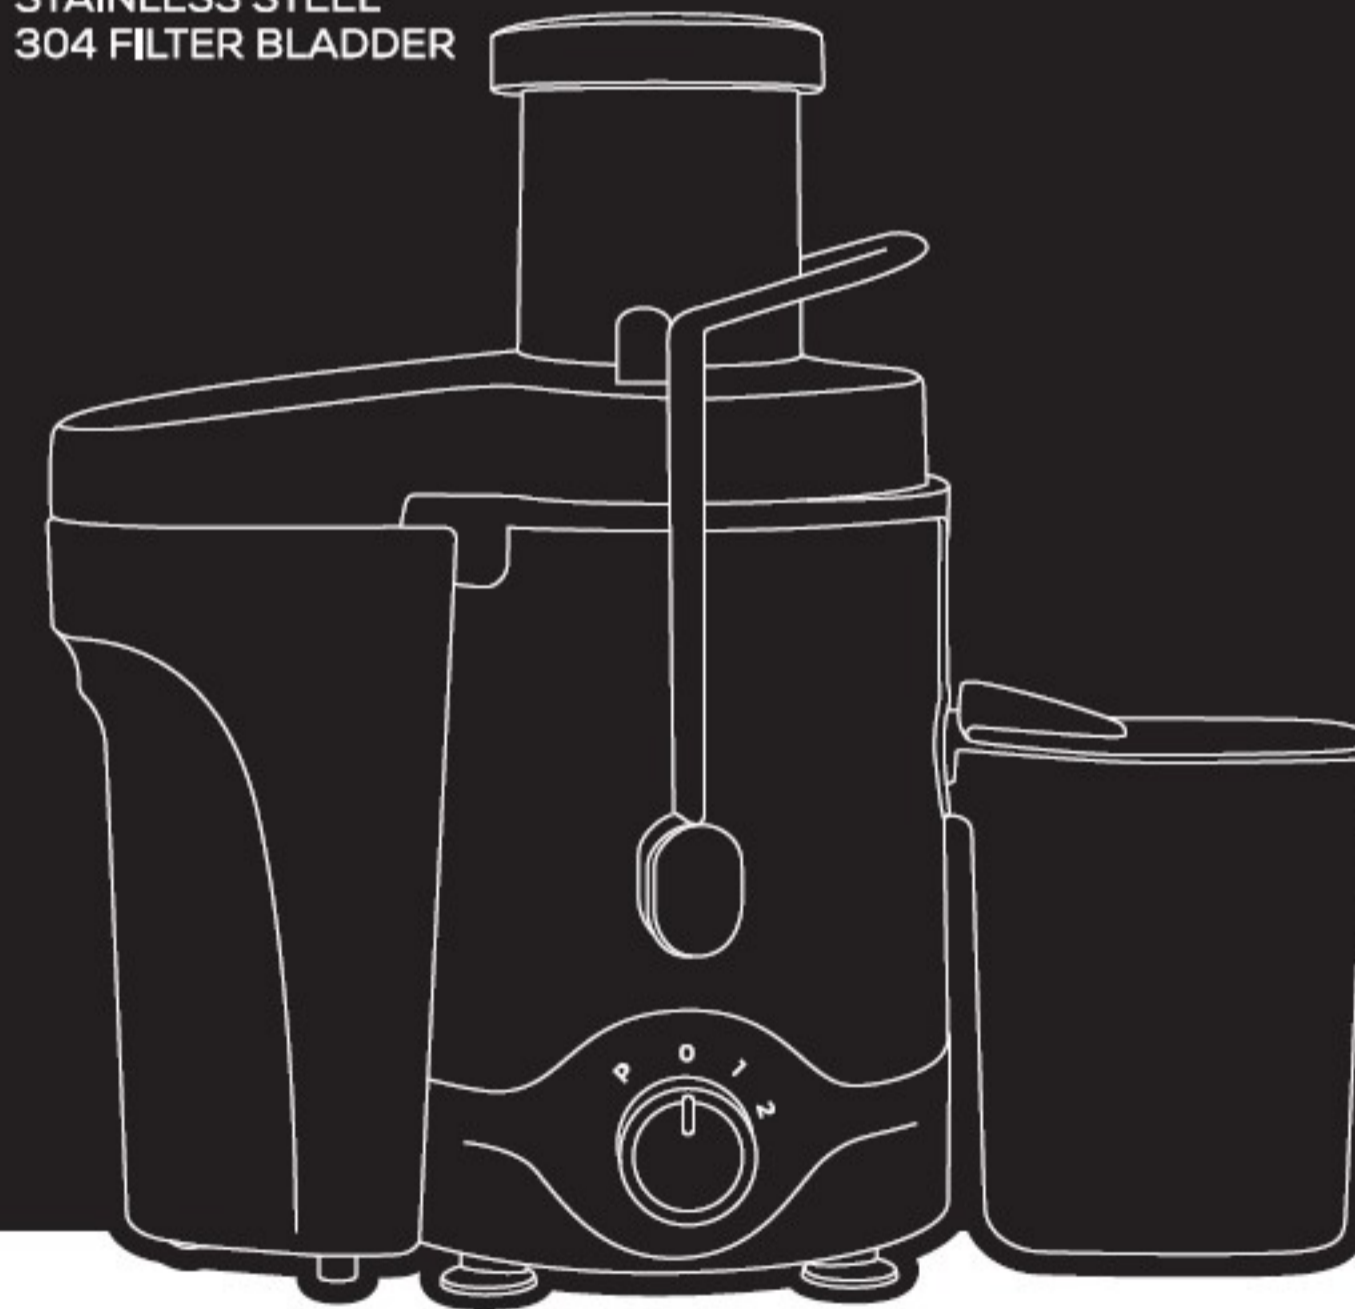

 ROCHESTER

PREMIUM SLOW JUICER

STAINLESS STEEL
304 FILTER BLADDER

75MM
WIDE MOUTH
FEEDER CHUTE

800W
POWER MOTOR

360°
STAINLESS STEEL
PRECISION FILTER

100%
JUICE VISUALIZE

3
ADJUSTABLE
SPEEDS

600ML
JUICER JUG

1000ML
PULP COLLECTOR

304
STAINLESS STEEL
MAIN BODY

PREMIUM SLOW JUICER

STAINLESS STEEL
304 FILTER BLADDER

Healthy, homemade juice in seconds- juice a variety of fruits and vegetables. Juicer is easy to assemble with extra-large pulp bin.

Extra-large 75mm feed chute fits whole fruits and vegetables - Fit a whole apple, a peeled orange or a handful of kale. Less precutting, and more continuous juicing for fresh fruit juice, vegetable juice, or nutrient packed celery juice

Easy to clean - Removable parts are dishwasher safe and BPA free

Powerful electric motor for maximum juice: 800w of power can turn a dense beet into smooth juice in seconds

Qumax Brands
© Koelmalaan 350
1812 PS Alkmaar
● www.qumaxbrands.nl