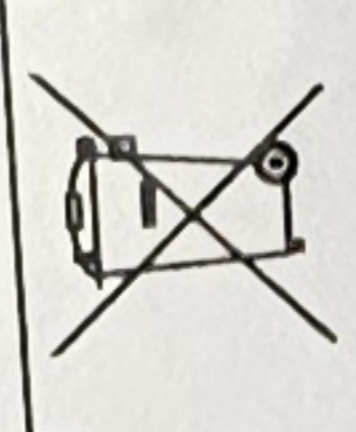

HENDI

Innovatieaan 6, 6745 XW De Klomp, The Netherlands www.hendi.com

Item: 860526

UNIQ Soup Kettle

Input voltage: 220-240V ~ 50/60Hz

CE

READ MANUAL

INDOOR

S.S.

STAINLESS STEEL

500W

POWER

8L

CAPACITY

4,6 kg

NET WEIGHT