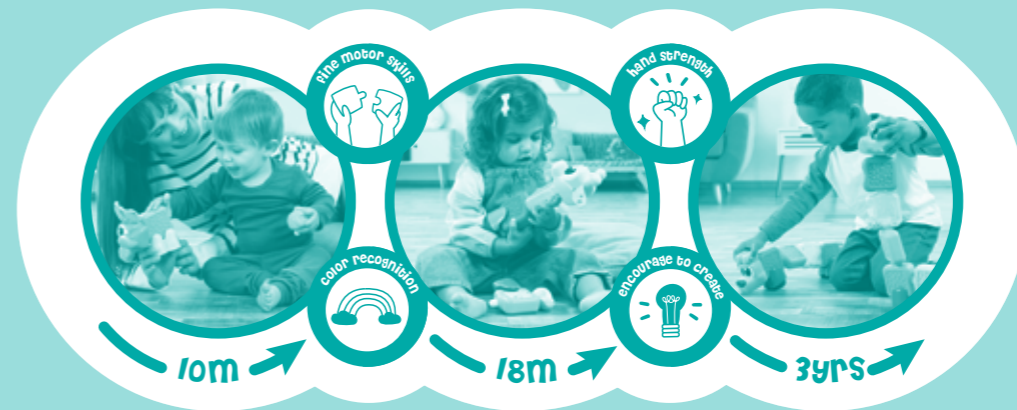

DESIGNER: Coryll Holland

MODIMI™

ellie
the elephant

10m-
3yrs

MODIMI™

mix
&
match

* Each set sold separately.

© 2023 Goliath, Vijzelpad 80, 8051 KR Hattem, the Netherlands. Vivid Toy Group Ltd, GU3 1LS, UK.