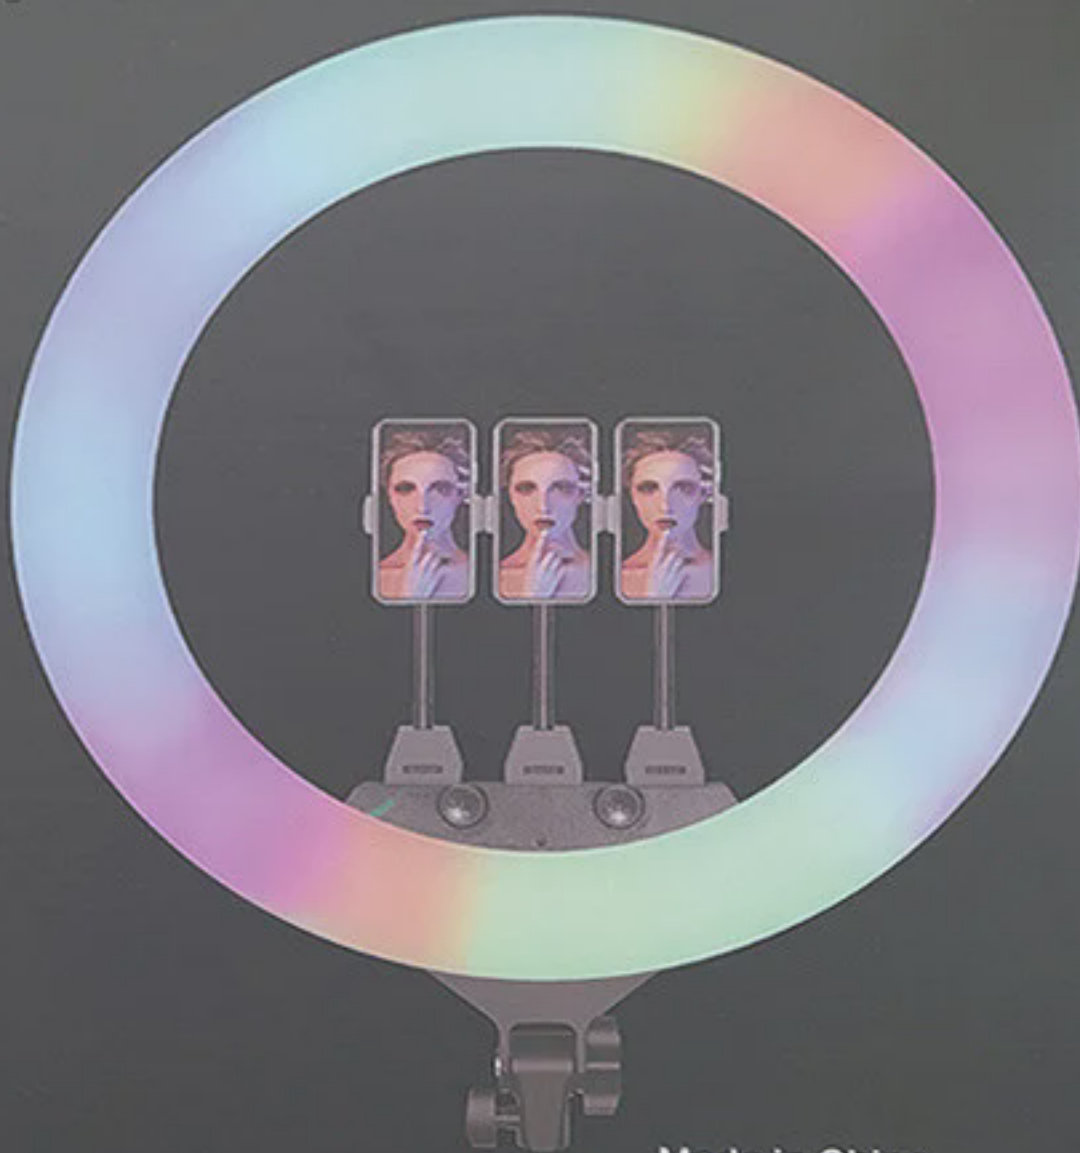

RGB LED

SOFT RING LIGHT

MJ56

Made in China

Advocates Practical/basic/simple/natural product design ideas, Humanize design
No grandiose appearance Only designs that fit the user experience!