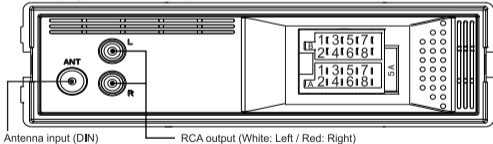

105 mm

CALIBER

RMD 031BT

USB/SD, FM tuner, AUX-input and *Bluetooth*® wireless technology

Frequency Range: FM87.5-108.0MHz

CAUTION: +12VDC Negative Ground

Bluetooth: Freq range: 2402-2480 Mhz - Max e.r.p: <100mW/20dBm

ISO connector:

- B1. Rear right speaker(+) / Purple
- B2. Rear right speaker(-) / Purple-Black
- B3. Front right speaker(+) / Grey
- B4. Front right speaker(-) / Grey-Black
- B5. Front left speaker(+) / White
- B6. Front left speaker(-) / White-Black
- B7. Rear left speaker(+) / Green
- B8. Rear left speaker(-) / Green-Black

- A1. Not connected
- A2. Not connected
- A3. Not connected
- A4. Battery 12V (+) / Yellow
- A5. Antenna power / Blue-White
- A6. Not connected
- A7. ACC+ / Red
- A8. Ground / Black

www.calibereurope.com