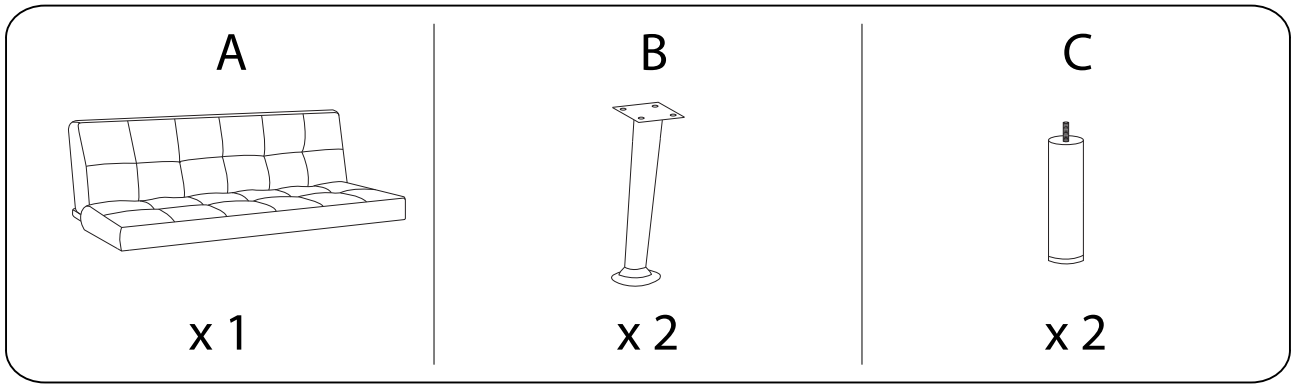

Diagram illustrating assembly instructions and warnings:

- Warning 1:** A warning triangle with an exclamation mark is shown above a box containing an Allen key and a power drill with a slash through it, indicating that a power drill should not be used.
- Warning 2:** A warning triangle with an exclamation mark is shown above a box containing a rectangular block on a textured surface and a block with a slash through it, indicating that the block should not be placed on a textured surface.
- Time:** A clock icon is shown next to the text "15'", indicating a 15-minute assembly time.
- Person:** A person icon is shown next to the number "1", indicating that one person is required for assembly.