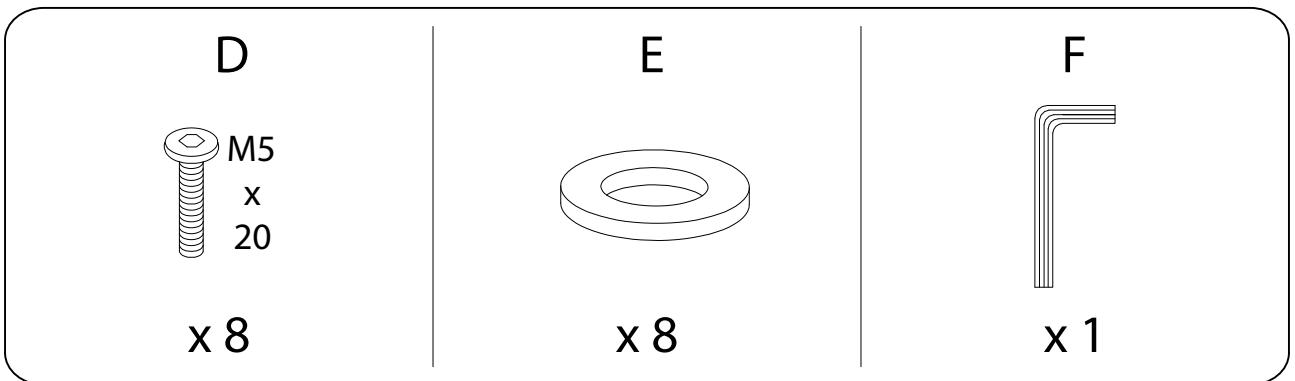

Diagram illustrating assembly instructions and warnings:

- Warning 1:** A warning triangle with an exclamation mark is shown above a box containing an Allen key and a power drill with a slash through it, indicating that a power drill should not be used.
- Warning 2:** A warning triangle with an exclamation mark is shown above a box containing a rectangular block on a textured surface and a block with a slash through it, indicating that the block should not be placed on a textured surface.
- Time:** A clock icon is shown next to the text "15'", indicating a 15-minute assembly time.
- Person:** A person icon is shown next to the number "1", indicating that one person is required for assembly.