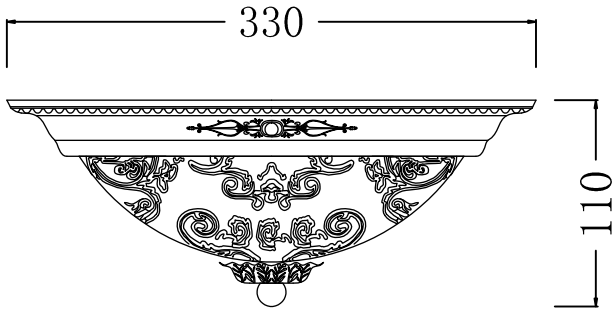

Instruction

Collection: Wall & Ceiling
Series: Diametrik
Model: C907-CL-02-W
Ceiling lamp

 – Ceiling lamp

2 x E14 (40w)

MAYTONI
DECORATIVE LIGHTING

www.maytoni.de