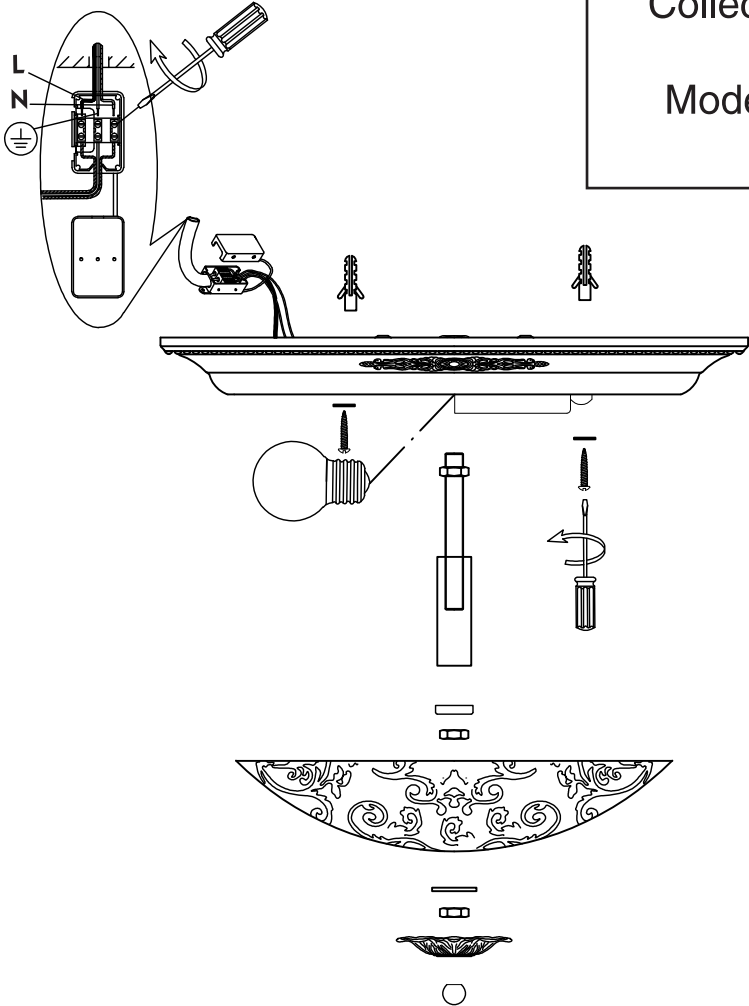

Instruction

Collection: Wall & Ceiling
Series: Diametrik
Model: C907-CL-02-W
Ceiling lamp

 – Ceiling lamp

2 x E14 (40w)

MAYTONI
DECORATIVE LIGHTING

www.maytoni.de