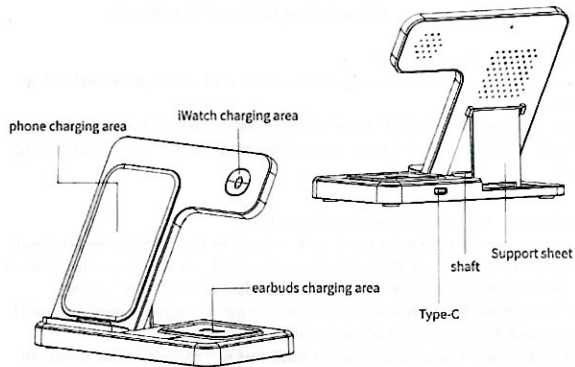

3 IN 1 Fast Wireless Charger

User manual

Notice: To ensure charging 3 devices safely and efficiently, you must use 9V/2A adapter and quick charge cable, if including 15W fast charging phones, you must use 9V/2.7A or 12V/2A adapter and quick charge cable (if not use the appropriate adapter and quick charge cable, the charger may not charge phone fast, or may not charge 3 devices simultaneously, or may even damage the charger)

CE FC RoHS MADE IN CHINA

English

PRODUCT INTRODUCTION

This 3-in-1 wireless charger can charge up to 3 devices at the same time, and can also be used as a mobile phone stand at the same time, saving your office space and giving you a convenient and fast life experience. Please read the user manual before use and keep it for future reference.

PRODUCT DISPLAY

HOW TO USE

LED INDICATOR DISPLAY

	Standby mode	Charge	FOD
LED color	●	●	●●
LED light	Green light on	blue light on	Blue and green flashing